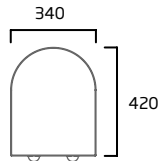

Easi-Clean
rimless hygienic
design

10
year
guarantee on
ceramic basins
& WCs

5
year
guarantee on
WC seats

5
year
guarantee on
cistern fittings

Soft Close WC Seat

- Wrap over lid design
- Top Fix design
- Easy one button quick release hinges
- Chrome soft close hinges
- Durable thermoset plastic

White	SYSCTS
RRP inc VAT	£99.00