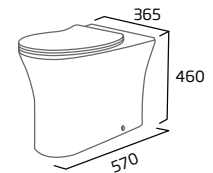

Back To Wall Comfort Height WC

- Concealed Fixings for anchoring to floor
- Rimless Easi-Clean design
- For use with Radar WC seat (price excludes seat)
- 460mm pan height excludes seat

Ceramic	RA570CBW
RRP inc VAT	£339.00