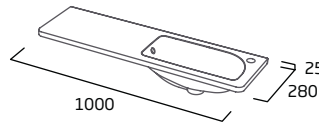

1000mm Isocast Basin - Right

- Single tap hole
- Right side basin
- Integrated overflow

Isocast	CNR180IS
RRP inc VAT	£280.00

overflow covers ...

Black & brass overflow caps are available to purchase to complete your ceramic basins. Chrome caps provided as standard or upgrade to white for no additional cost.

Black - OVMCBK	£10.50
Brushed Brass - OVMCA	£10.50