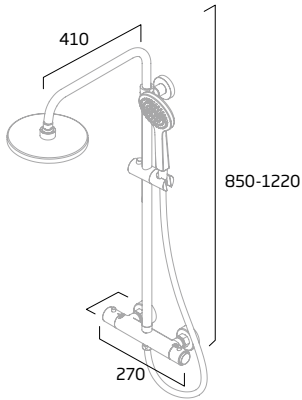

## Push Button Bar Valve Showers

**Joy**  
Single Function Shower System

Chrome - DC3003

**Joy**  
Dual Function Shower System

Black - TR3038  
Chrome - DC3004

**Spirit**  
Dual Function Shower System

Chrome - TR3037