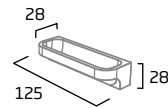

125mm Pull Handle

Chrome	PLTH03125C
Black	PLTH03125B