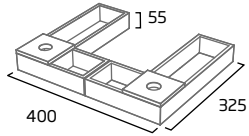

platform product details

storage boxes

500mm Storage Pack 1

- Removable lids
- For use in 500mm unit top drawer

Solid Wood	R2DIVSET1
RRP inc VAT	£128.50