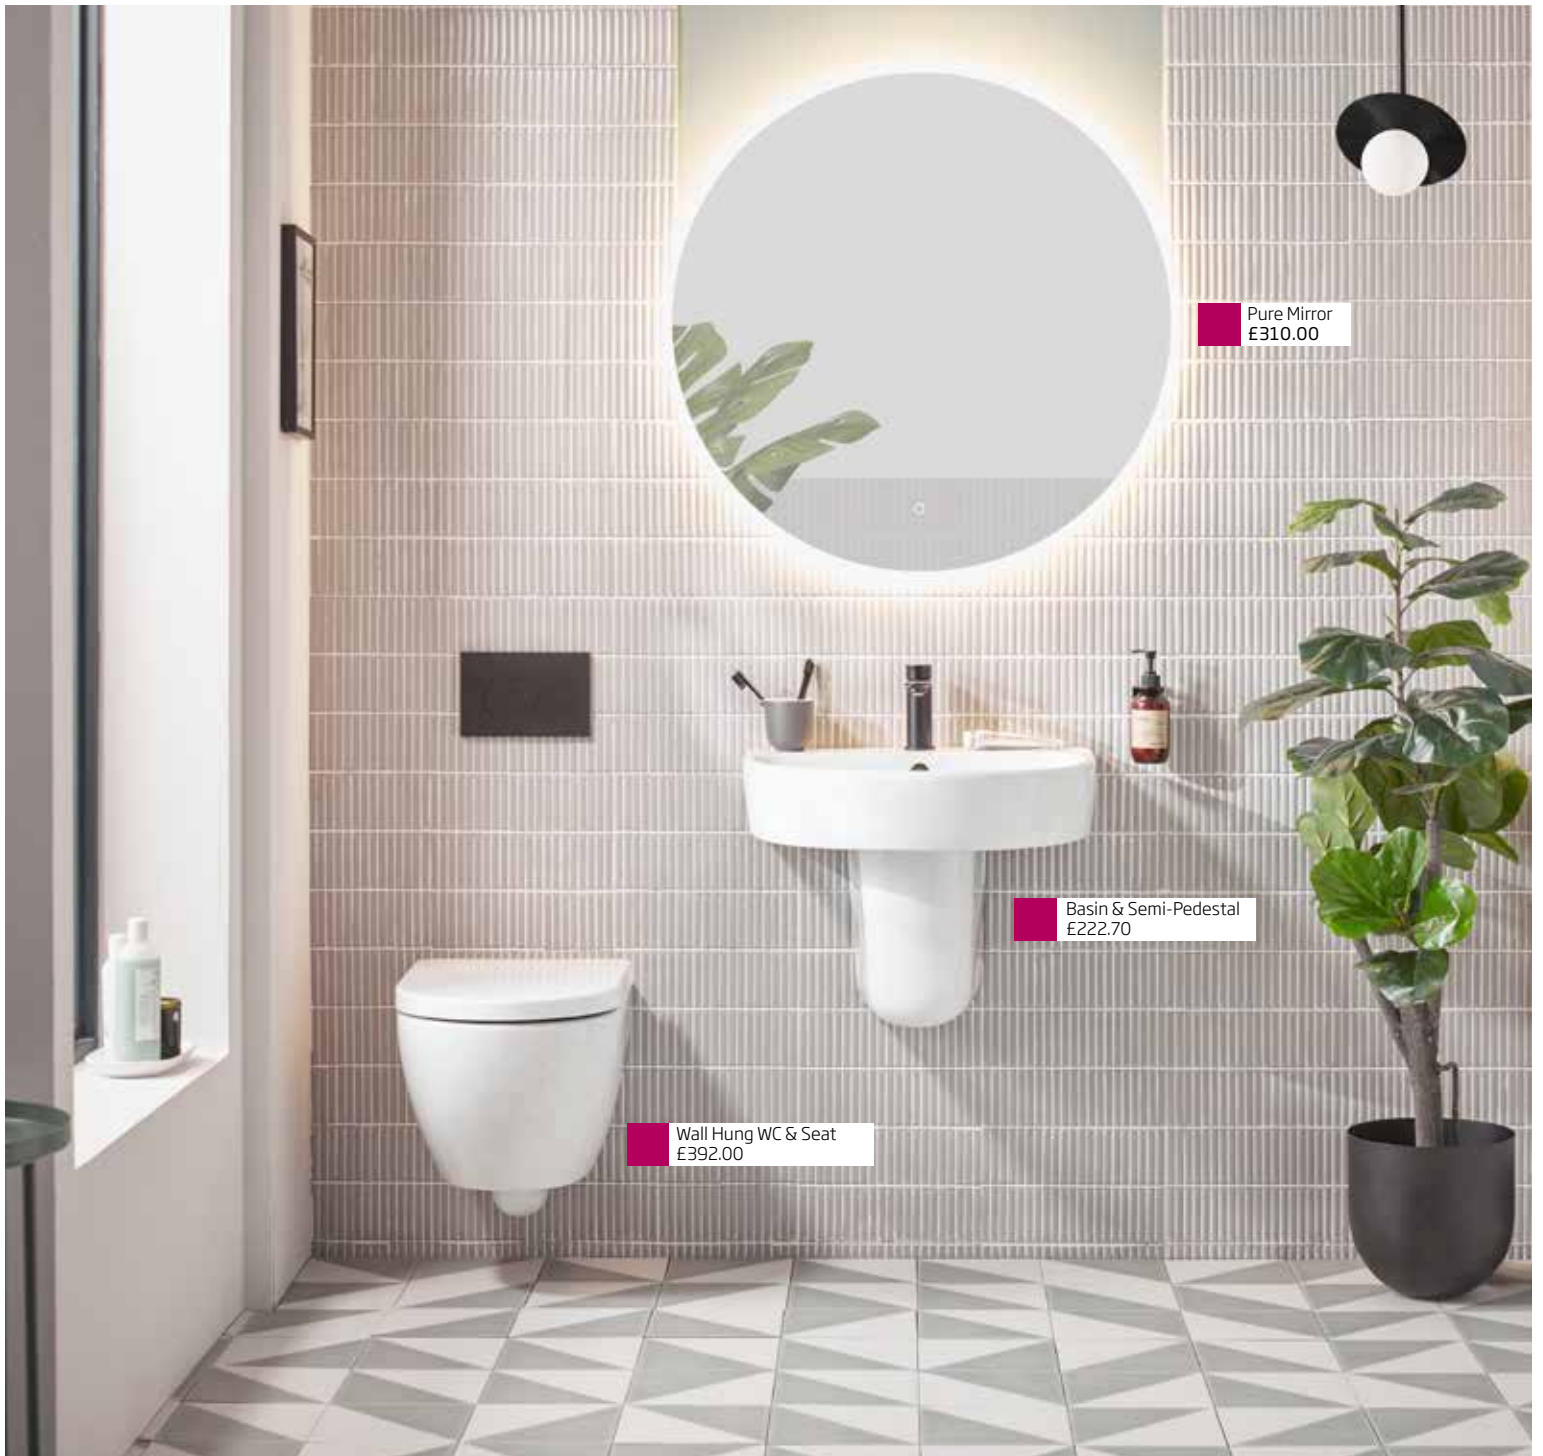

Pure Mirror
£310.00

Basin & Semi-Pedestal
£222.70

Wall Hung WC & Seat
£392.00

sky sanitaryware