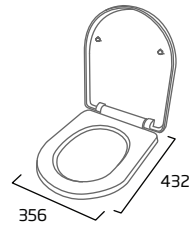

Soft Close WC Seat

- Wrap-over lid design
- Top fix
- Easy lift off quick release hinges
- Chrome soft close hinges
- Suitable for use with Radar pans

White	DSCTS2
RRP inc VAT	£99.00