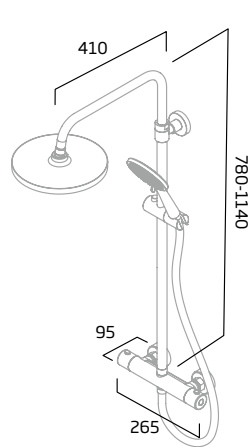

Marine
Dual Function Shower System