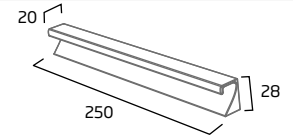

250mm Recessed Handle

Chrome	PLTH01250C
Black	PLTH01250B
Brushed Brass	PLTH01250A