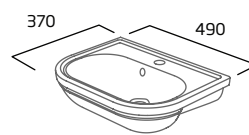

Slim Depth Semi-Countertop
Basin 1 Tap Hole

- Suitable for slim depth furniture
- Compatible with 500mm furniture
- Supplied with cutting template for worktop and fascia
- Minimum furniture depth 218mm
- Overflow

Ceramic	DC14016
RRP inc VAT	£193.50