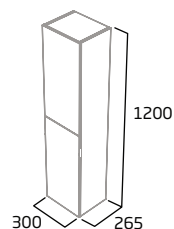

### 300mm Wall Column

- Soft close doors
- 3 x internal shelf (non adjustable)
- Reversible doors
- No handle required

Gloss White	AM3041.W
Light Grey	AM3041.LG
Midnight Grey	AM3041.MT
Willow	AM3041.WL
RRP inc VAT	£259.00