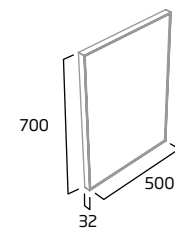

### 500mm Framed Mirror

- Colour matched to furniture

Gloss White	AM5050.W
Light Grey	AM5050.LG
Nordic Green	AM5050.NG
RRP inc VAT	£139.00