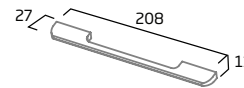

160mm Pull Handle

Black	CONHANMB
RRP inc VAT	£11.90