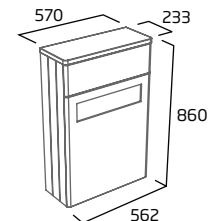

Back to Wall WC Unit

- Removable top and main fascia panels for easy access to cistern
- See sanitaryware section for back to wall pan and cistern options

Natural White	HAL5623.NW
Stone Grey	HAL5623.SG
Midnight Grey	HAL5623.MT
Nordic Green	HAL5623.NG
Powder Blue	HAL5623.PB
RRP inc VAT	£384.00