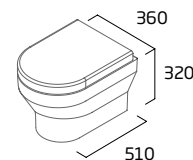

Rimless Wall Hung WC

- Concealed fixings for securing to frame
- Fastening access through seat holes
- Rimless Easi-Clean design
- Price excludes seat

Ceramic	DWHPAN
RRP inc VAT	£208.50