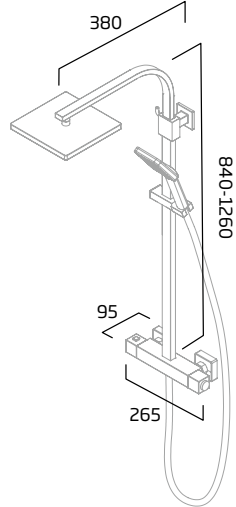

## Push Button Bar Valve Showers

**Joy**  
Single Function Shower System

Chrome - DC3003

**Joy**  
Dual Function Shower System

Black - TR3038  
Chrome - DC3004

**Spirit**  
Dual Function Shower System

Chrome - TR3037