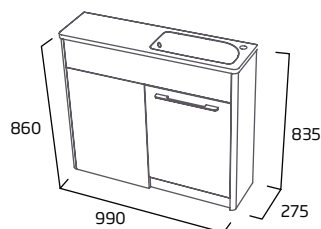

1000mm Freestanding Wash / WC Unit & Isocast Basin - Right

- Soft close door
- Internal shelf
- Chrome handle
- Suitable for all BTW, WC pans, Cisterns and Frames

Gloss White	CNR119.W
Anthracite	CNR119.G
Stone Grey	CNR119.ST
Light Grey	CNR119.LG
Dark Blue	CNR119.KB
Nordic Green	CNR119.NG
RRP inc VAT	£625.00