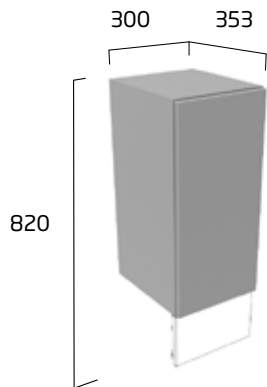

floor cupboards

300mm 1 Door Floor Cupboard with Fascia Door Pack & Carcass

- Soft close hinges
- One adjustable shelf
- Reversible door except Hide
- 50mm pipe void

Standard depth 353mm
Slim depth 218mm

don't forget to order your handles see page 116