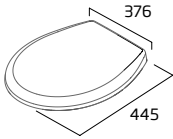

Easi-Clean
rimless hygienic
design

10
year
guarantee on
ceramic basins
& WCs

5
year
guarantee on
WC seats

5
year
guarantee on
cistern fittings

Neutron Soft Close WC Seat

Secure-Fix QR