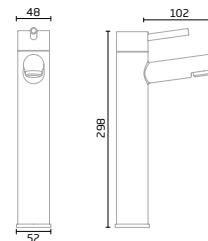

Tall Basin Mixer

Chrome - TR1016