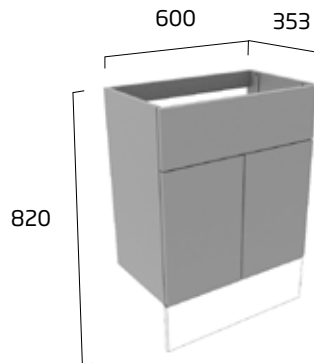

600mm Semi-Countertop Basin Unit with Fascia Door Pack & Carcass

- Soft close hinges
- One adjustable shelf
- Removable back panel for easy pipe access
- 50mm pipe void
- See our sanitaryware range for compatible basins pages 122-173

don't forget to order your handles see page 116

Standard depth 353mm
Slim depth 218mm

Unit Finish	Standard Depth	Slim Depth
Muse		
White	F5013MU.W	F5012MU.W
Stone Grey	F5013MU.ST	F5012MU.ST
Midnight Grey	F5013MU.MT	F5012MU.MT
Fossil	F5013MU.FL	F5012MU.FL
Dark Blue	F5013MU.KB	F5012MU.KB
Nordic Green	F5013MU.NG	F5012MU.NG
Stow		
Stone Grey	F5013SW.ST	F5012SW.ST
Natural White	F5013SW.NW	F5012SW.NW
Midnight Grey	F5013SW.MT	F5012SW.MT
Fossil	F5013SW.FL	F5012SW.FL
Nordic Green	F5013SW.NG	F5012SW.NG
Hide		
Gloss White	F5013HD.W	F5012HD.W
Midnight Grey	F5013HD.MT	F5012HD.MT
Nordic Green	F5013HD.NG	F5012HD.NG
RRP inc VAT	£382.00 each	£372.00 each

Unit Finish	Standard Depth	Slim Depth
Muse		
White	F6013MU.W	F6012MU.W
Stone Grey	F6013MU.ST	F6012MU.ST
Midnight Grey	F6013MU.MT	F6012MU.MT
Fossil	F6013MU.FL	F6012MU.FL
Dark Blue	F6013MU.KB	F6012MU.KB
Nordic Green	F6013MU.NG	F6012MU.NG
Stow		
Stone Grey	F6013SW.ST	F6012SW.ST
Natural White	F6013SW.NW	F6012SW.NW
Midnight Grey	F6013SW.MT	F6012SW.MT
Fossil	F6013SW.FL	F6012SW.FL
Nordic Green	F6013SW.NG	F6012SW.NG
Hide		
Gloss White	F6013HD.W	F6012HD.W
Midnight Grey	F6013HD.MT	F6012HD.MT
Nordic Green	F6013HD.NG	F6012HD.NG
RRP inc VAT	£390.00 each	£382.00 each