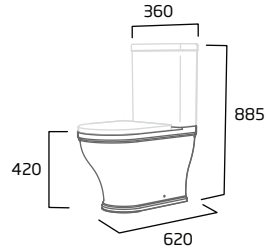

Fully Enclosed
Close Coupled WC

- Short projection
- Fully enclosed sides
- Rimless Easi-Clean design
- Concealed floor fixings
- For use with Langford WC cistern only
- Spigot distance from wall: 137mm
- Price excludes WC seat

Ceramic	DC14012
RRP inc VAT	£337.00