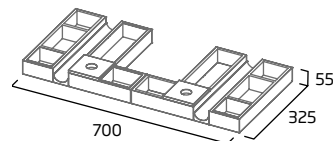

800mm Storage Pack 6

- Removable lids
- For use in 800mm unit top drawer

Solid Wood	R2DIVSET6
RRP inc VAT	£262.00

handles - Please note handle cost is included in the furniture price. Simply choose your finish when ordering.

125mm Recessed Handle

Chrome	PLTH01125C
Black	PLTH01125B
Brushed Brass	PLTH01125A