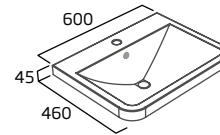

600mm Basin

- Single tap hole
- Integrated overflow

Ceramic	CN6080
RRP inc VAT	£235.00