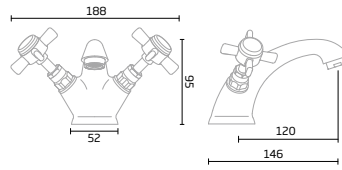

Regatta

Basin Mixer