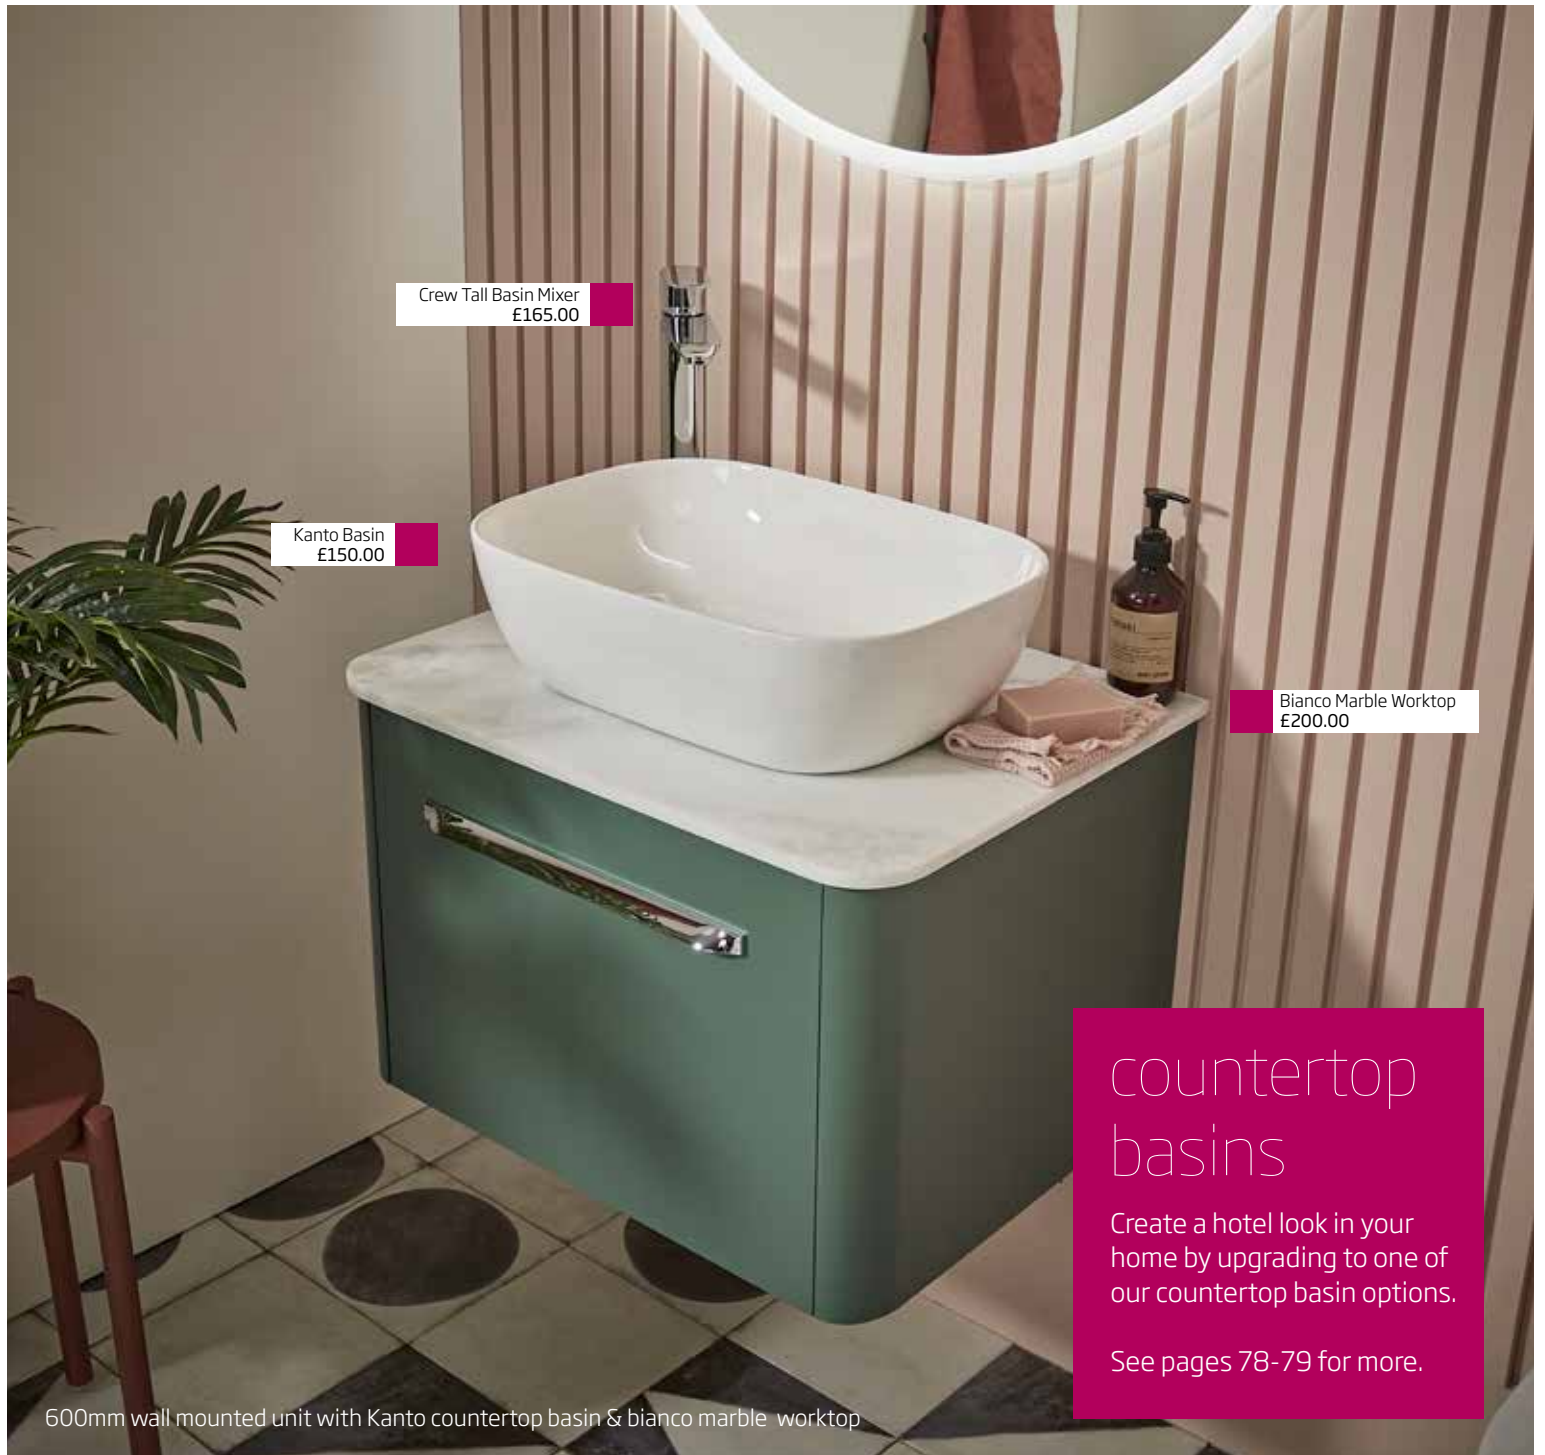

Crew Tall Basin Mixer
£165.00

Kanto Basin
£150.00

Bianco Marble Worktop
£200.00

countertop
basins

Create a hotel look in your home by upgrading to one of our countertop basin options.

See pages 78-79 for more.

600mm wall mounted unit with Kanto countertop basin & bianco marble worktop

contour furniture