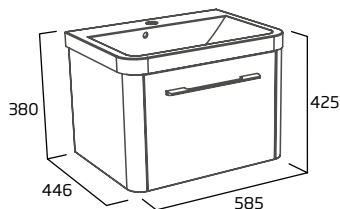

contour product details

furniture units

600mm Wall Mounted Wash Unit with Drawer

- Soft close drawer

Gloss White	CN6012.W
Anthracite	CN6012.G
Stone Grey	CN6012.ST
Light Grey	CN6012.LG
Dark Blue	CN6012.KB
Nordic Green	CN6012.NG
RRP inc VAT	£355.00