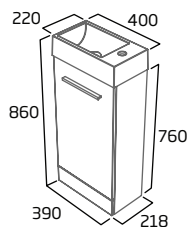

400mm Freestanding Wash Unit Including Isocast Basin