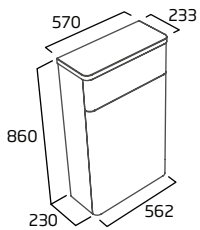

auxillary

Back to Wall WC Unit

- Removable top and main fascia panels for easy access to cistern
- Gloss white 25mm thick worktop
- See sanitaryware section for back to wall pan and cistern options

Gloss White	AM5626.W
Anthracite	AM5626.G
Stone Grey	AM5626.ST
Light Grey	AM5626.LG
Dark Blue	AM5626.KB
Nordic Green	AM5626.NG
RRP inc VAT	£390.00