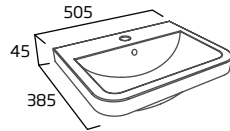

500mm Basin

- Single tap hole
- Integrated overflow

Ceramic	CN5480
RRP inc VAT	£217.00