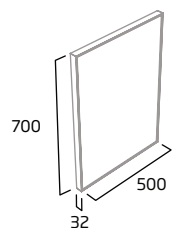

### 500mm Framed Mirror

- Colour matched to furniture

Gloss White	AM5050.W
Light Grey	AM5050.LG
Midnight Grey	AM5050.MT
Willow	AM5050.WL
RRP inc VAT	£139.00