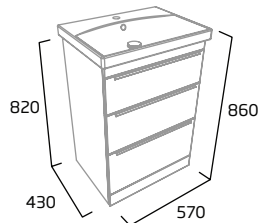

600mm Freestanding 3 Door Wash Unit

- Soft close drawers
- Chrome plated handles

Gloss White	TY6016.W
Light Grey	TY6016.LG
Stone Grey	TY6016.ST
Basalt Wood	TY6016.BT
Dark Blue	TY6016.KB
Nordic Green	TY6016.NG
RRP inc VAT	£665.00