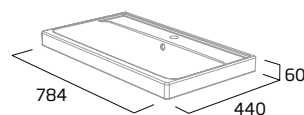

800mm Basin

- Single tap hole
- Integrated overflow

Ceramic	DC12062
RRP inc VAT	£250.00