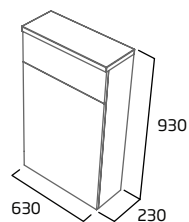

Back to Wall WC Unit