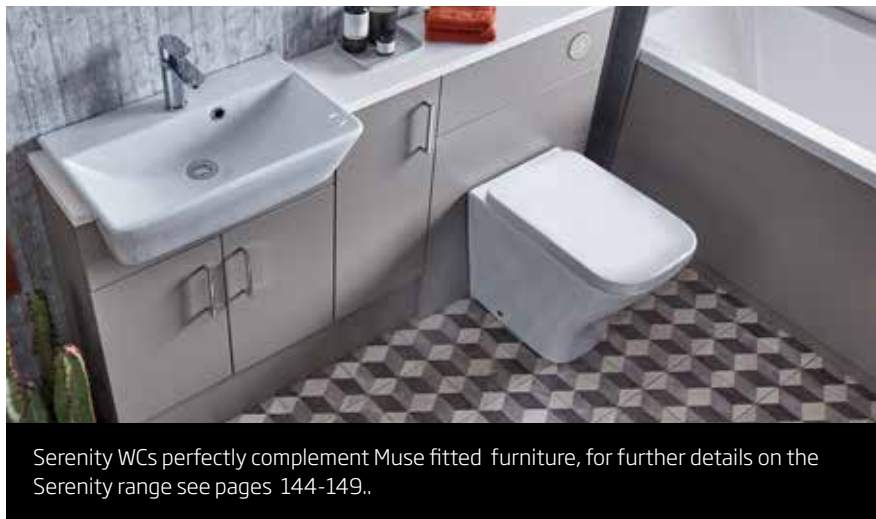

Serenity WCs perfectly complement Muse fitted furniture, for further details on the Serenity range see pages 144-149.

500mm Framed Mirror  
£139.00

Radar Close Coupled WC & Seat  
£556.00

300mm Floor Cupboard  
£266.00