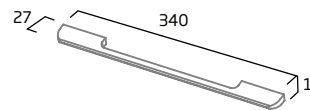

320mm Pull Handle

Black	CONHANLB
RRP inc VAT	£23.60