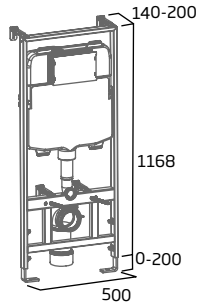

1.17m Wall Hung WC Frame

- Use for in-wall applications
- Includes fittings
- Requires flush plate/button, or contactless sensor (available separately)
- 200mm height adjustment

	TR9006
RRP inc VAT	£338.00