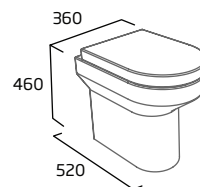

Comfort Height Back To Wall WC

- Pan height excludes seat 460mm
- Contemporary design
- Top fix design for use with debut WC seat (price excludes seat)
- Concealed fixings for anchoring to the floor

Ceramic	DCBWPAN
RRP inc VAT	£233.50