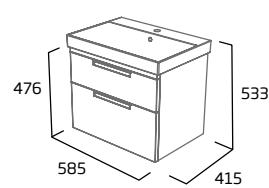

600mm Wall Mounted Wash Unit

- Soft close drawers
- See page 25 for bespoke handle choices

Gloss White	PLT6012.W
Light Grey	PLT6012.LG
Midnight Grey	PLT6012.MT
Willow	PLT6012.WL
RRP inc VAT	£525.00