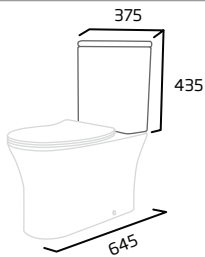

Standard WC Cistern (Fits Fully Enclosed and Open Back WC)

- For use with Radar standard and comfort height WC pans
- Water saving 4.5/3L dual flush
- Air gap technology

Ceramic	RA453CCC
RRP inc VAT	£143.00

Standard WC Cistern with Contactless Flush

Ceramic	RA453CCC-SEN
RRP inc VAT	£233.00