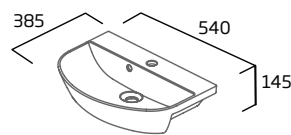

Slim Depth Semi-Countertop Basin

- Contemporary design
- Suitable for slim depth furniture
- Supplied with cutting template for worktop and fascia
- Monobloc tap hole
- Minimum furniture depth 218mm

Ceramic	DC14005
RRP inc VAT	£193.50