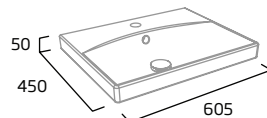

600mm Basin