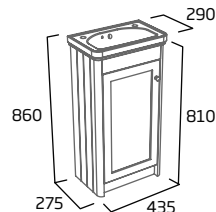

400mm Cloakroom Wash Unit

- Reversible door
- Soft close door
- Internal shelf
- Supplied with chrome knob
- Pilot holes for handles
- Units have pilot holes and are supplied with standard chrome knob(s). See page 105 for additional handle options

Natural White	HAL4610.NW
Stone Grey	HAL4610.SG
Midnight Grey	HAL4610.MT
Nordic Green	HAL4610.NG
Powder Blue	HAL4610.PB
RRP inc VAT	£384.00