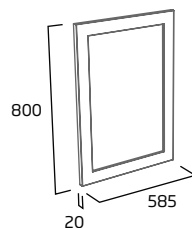

Halcyon 585mm Mirror

- Colour matched to furniture

Natural White	HAL5850.NW
Stone Grey	HAL5850.SG
Midnight Grey	HAL5850.MT
Nordic Green	HAL5850.NG
Powder Blue	HAL5850.PB
RRP inc VAT	£151.00