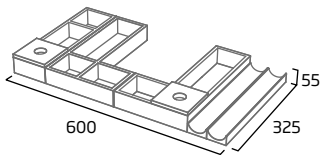

700mm Storage Pack 3

- Removable lids
- For use in 700mm unit top drawer

Solid Wood	R2DIVSET3
RRP inc VAT	£207.00