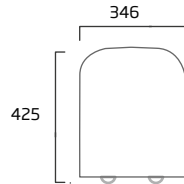

Slim Soft Close WC Seat

- Slim design
- Top fix design
- Quick release hinges for easy cleaning
- Soft close hinges
- Thermoset plastic

White	SNSLSCTS
RRP inc VAT	£109.00