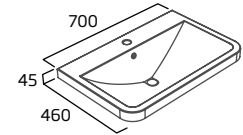

700mm Basin

- Single tap hole
- Integrated overflow

Ceramic	CN7080
RRP inc VAT	£253.00