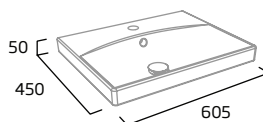

basin

600mm Basin

- Single tap hole
- Integrated overflow

Ceramic	PL6080
RRP inc VAT	£213.50