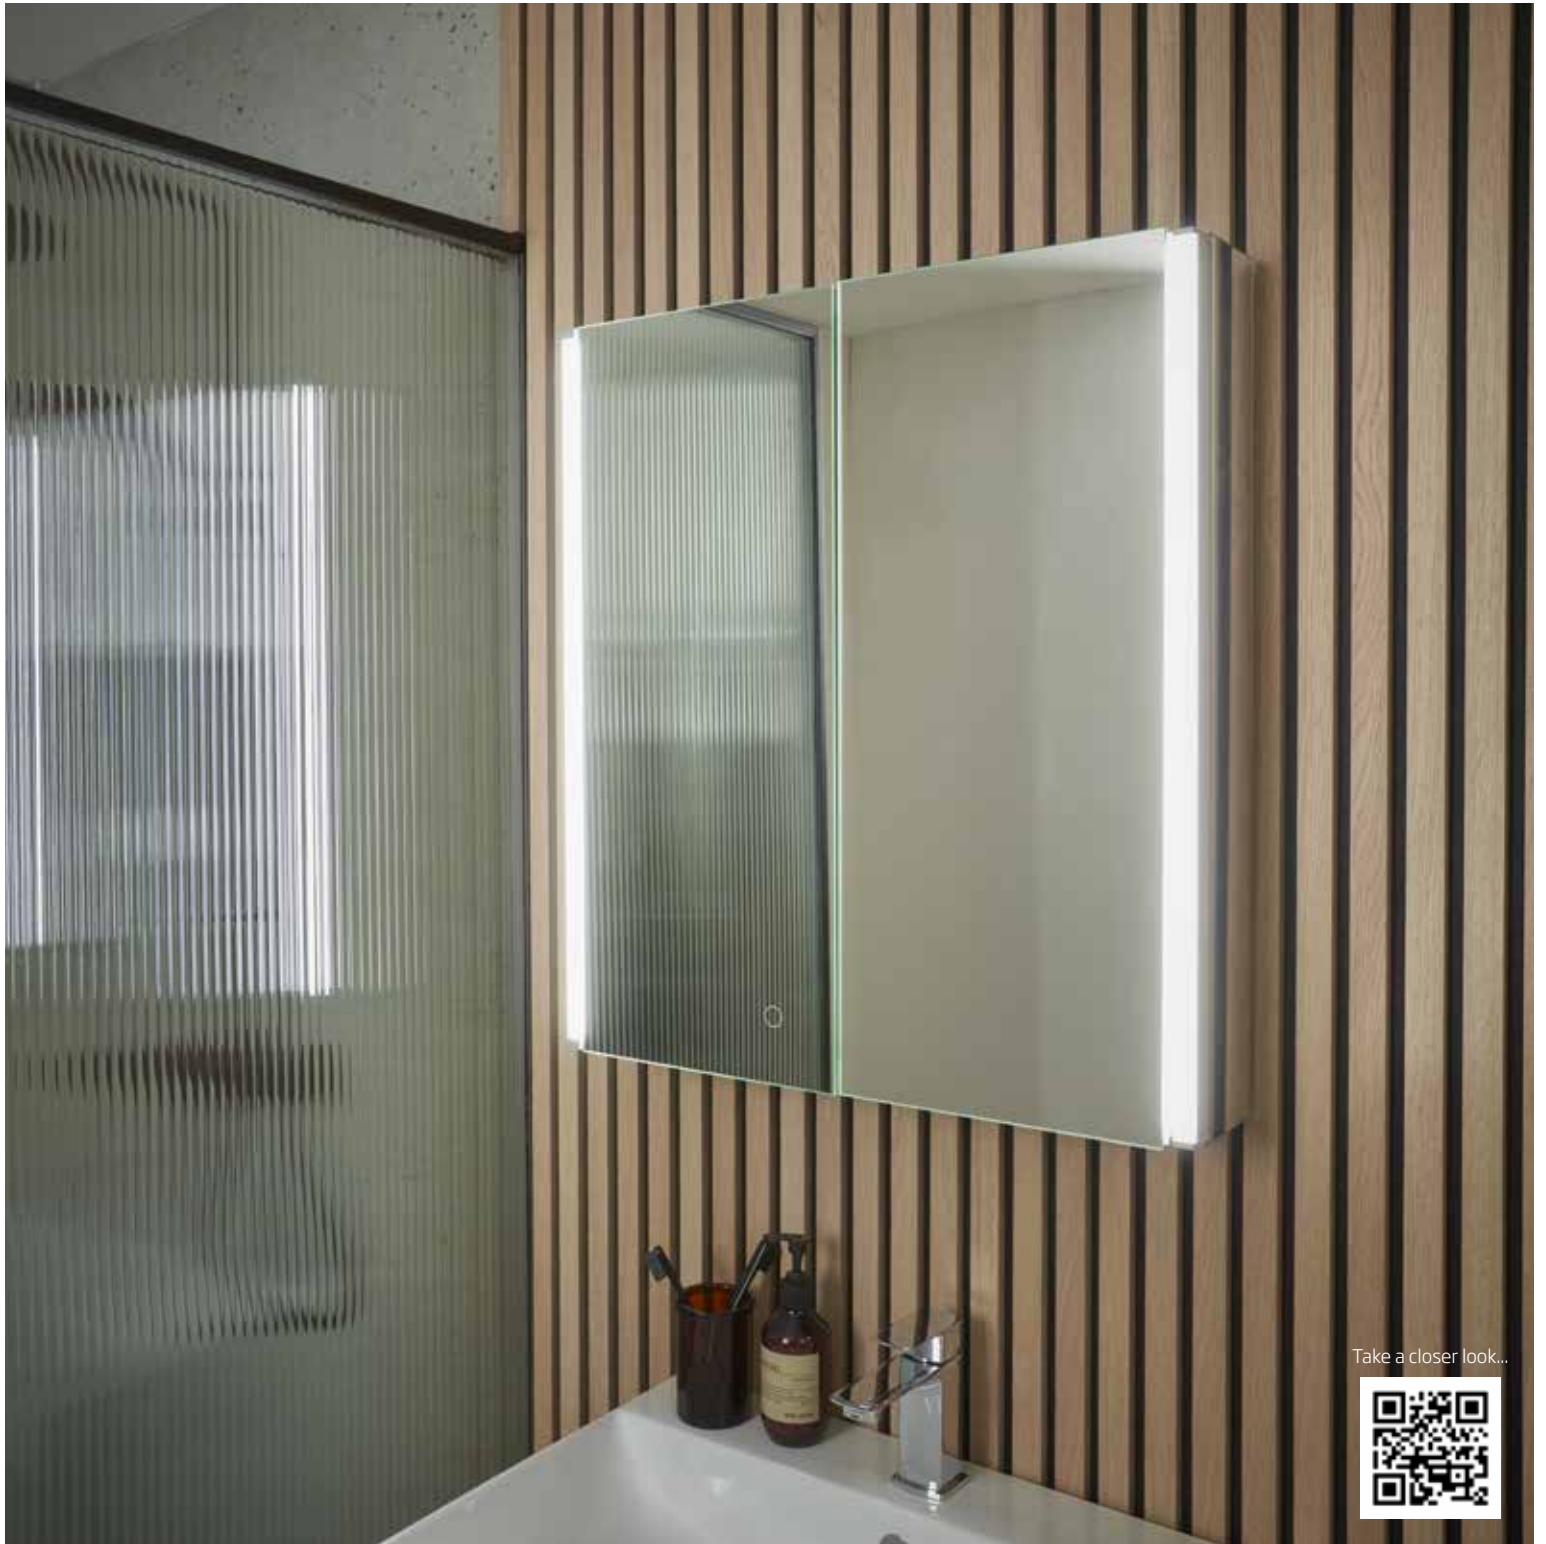

Take a closer look...