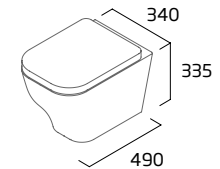

Wall Hung WC

- Concealed fixings for securing to frame
- Fastening holes to sides of WC
- Rimless Easi-Clean design
- Price excludes seat

Ceramic	SN490WH
RRP inc VAT	£293.00