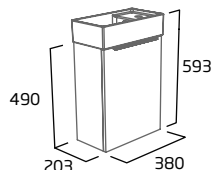

400mm Wall Mounted Wash Unit

- Soft close door
- Reversible door
- Chrome top mounted handle
- See below for alternative handle choices

Gloss White	ALT401.W
Light Grey	ALT401.LG
Dark Blue	ALT401.KB
Willow	ALT401.WL
Dusky Pink	ALT401.DP
Basalt Wood	ALT401.BT
RRP inc VAT	£169.00