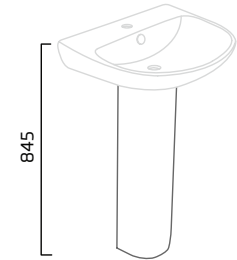

Pedestal

- Use with 550mm basin

Ceramic	PE100S
RRP inc VAT	£65.50