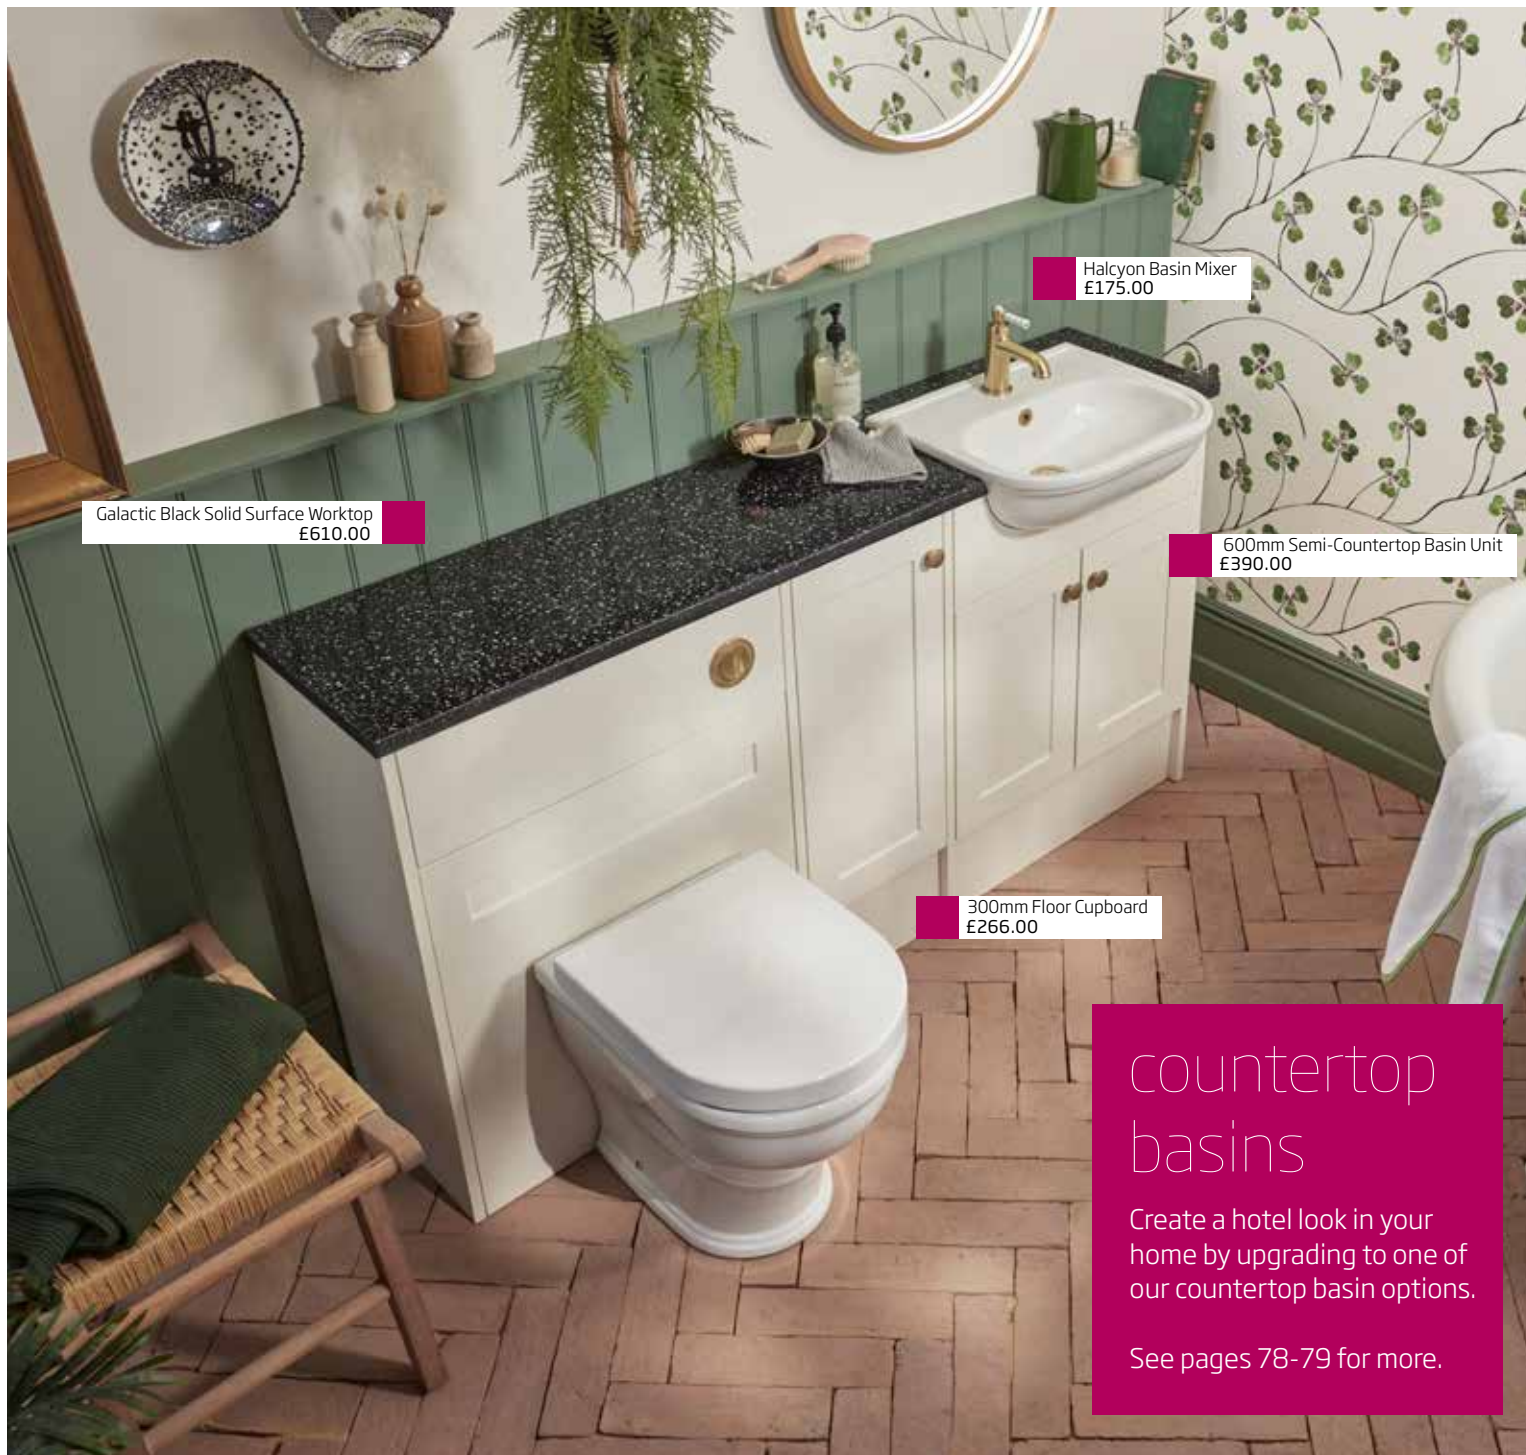

## stow finishes

natural white

stone grey

midnight grey

fossil

nordic green

Langford WCs perfectly complement Stow fitted furniture, for further details on the Langford range see pages 132-137.

Halcyon Basin Mixer  
£175.00