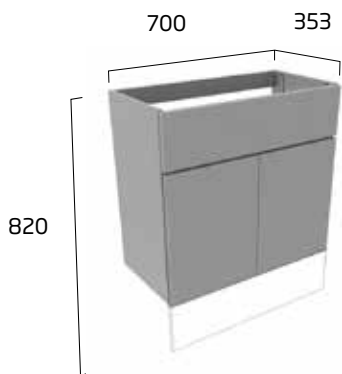

semi-countertop units

700mm Semi-Countertop Basin Unit with Fascia Door Pack & Carcass

- Soft close hinges
- One adjustable shelf
- Removable back panel for easy pipe access
- 50mm pipe void
- See our sanitaryware range for compatible basins pages 122-173

don't forget to order your handles see page 116

Standard depth 353mm
Slim depth 218mm

Unit Finish	Standard Depth	Slim Depth
Muse		
White	F7013MU.W	F7012MU.W
Stone Grey	F7013MU.ST	F7012MU.ST
Midnight Grey	F7013MU.MT	F7012MU.MT
Fossil	F7013MU.FL	F7012MU.FL
Dark Blue	F7013MU.KB	F7012MU.KB
Nordic Green	F7013MU.NG	F7012MU.NG
Stow		
Stone Grey	F7013SW.ST	F7012SW.ST
Natural White	F7013SW.NW	F7012SW.NW
Midnight Grey	F7013SW.MT	F7012SW.MT
Fossil	F7013SW.FL	F7012SW.FL
Nordic Green	F7013SW.NG	F7012SW.NG
Hide		
Gloss White	F7013HD.W	F7012HD.W
Midnight Grey	F7013HD.MT	F7012HD.MT
Nordic Green	F7013HD.NG	F7012HD.NG
RRP inc VAT	£417.00 each	£408.00 each