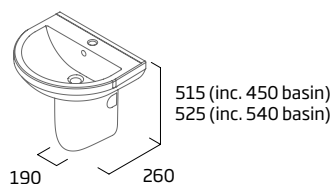

Semi Pedestal

- Suitable for use with Debut 450mm and 540mm basin
- Supplied with wall fixings

White	DSMP
RRP inc VAT	£50.20