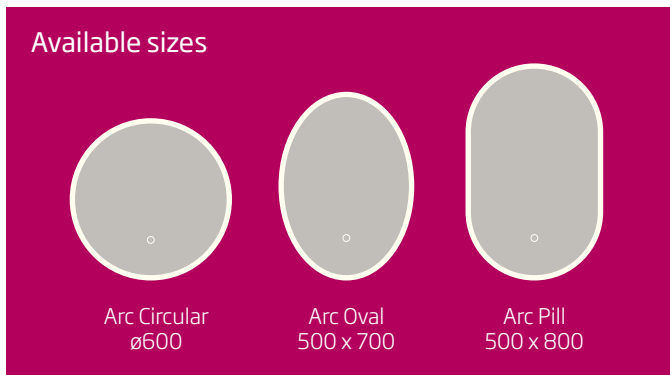

Arc Circular Illuminated Mirror
600(dia) x 35(d)mm
ARM60C
£316.00

Arc Oval Illuminated Mirror
500(w) x 700(h) x 35(d)mm
ARM50V
£316.00