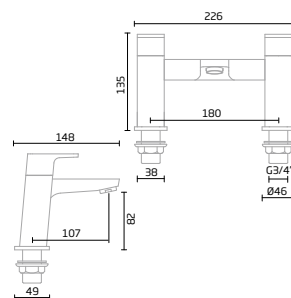

Bath Filler

Chrome - TR1037