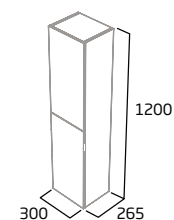

300mm Wall Column

- Soft close doors
- 3 x internal shelf (non adjustable)
- Reversible doors
- No handle required

Gloss White	AM3041.W
Light Grey	AM3041.LG
Nordic Green	AM3041.NG
Matt Anthracite	AM3041.MG
RRP inc VAT	£259.00