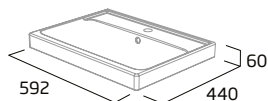

600mm Basin

- Single tap hole
- Integrated overflow

Ceramic	DC12061
RRP inc VAT	£200.00