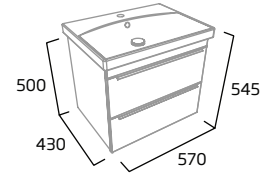

600mm Wall Mounted 2 Drawer Wash Unit

- Soft close drawers
- Chrome plated handles

Gloss White	TY6012.W
Light Grey	TY6012.LG
Stone Grey	TY6012.ST
Basalt Wood	TY6012.BT
Dark Blue	TY6012.KB
Nordic Green	TY6012.NG
RRP inc VAT	£475.00