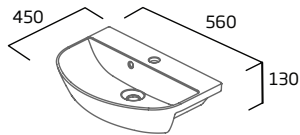

### Standard Depth Semi-Countertop Basin

- Contemporary design
- Suitable for standard depth furniture
- Supplied with cutting template for worktop and fascia
- Monobloc tap hole
- Minimum furniture depth 250mm