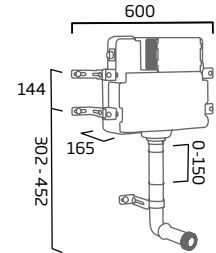

In-Wall Cistern

- Ideal for tiled-in applications
- All parts serviceable through flush plate aperture
- 6/3 litre pneumatic flush valve
- Side entry inlet valve (½" BSP)
- Front or top access panel for maintenance
- 0.2-10.0bar working pressure range
- 90° flush pipe
- Flush pipe securing bracket
- Polystyrene insulation jacket
- Selection of flush plates available separately, see pages 167-168

	TR9009
RRP inc VAT	£154.50