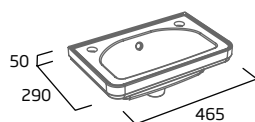

400mm Basin - 2 Tap Hole