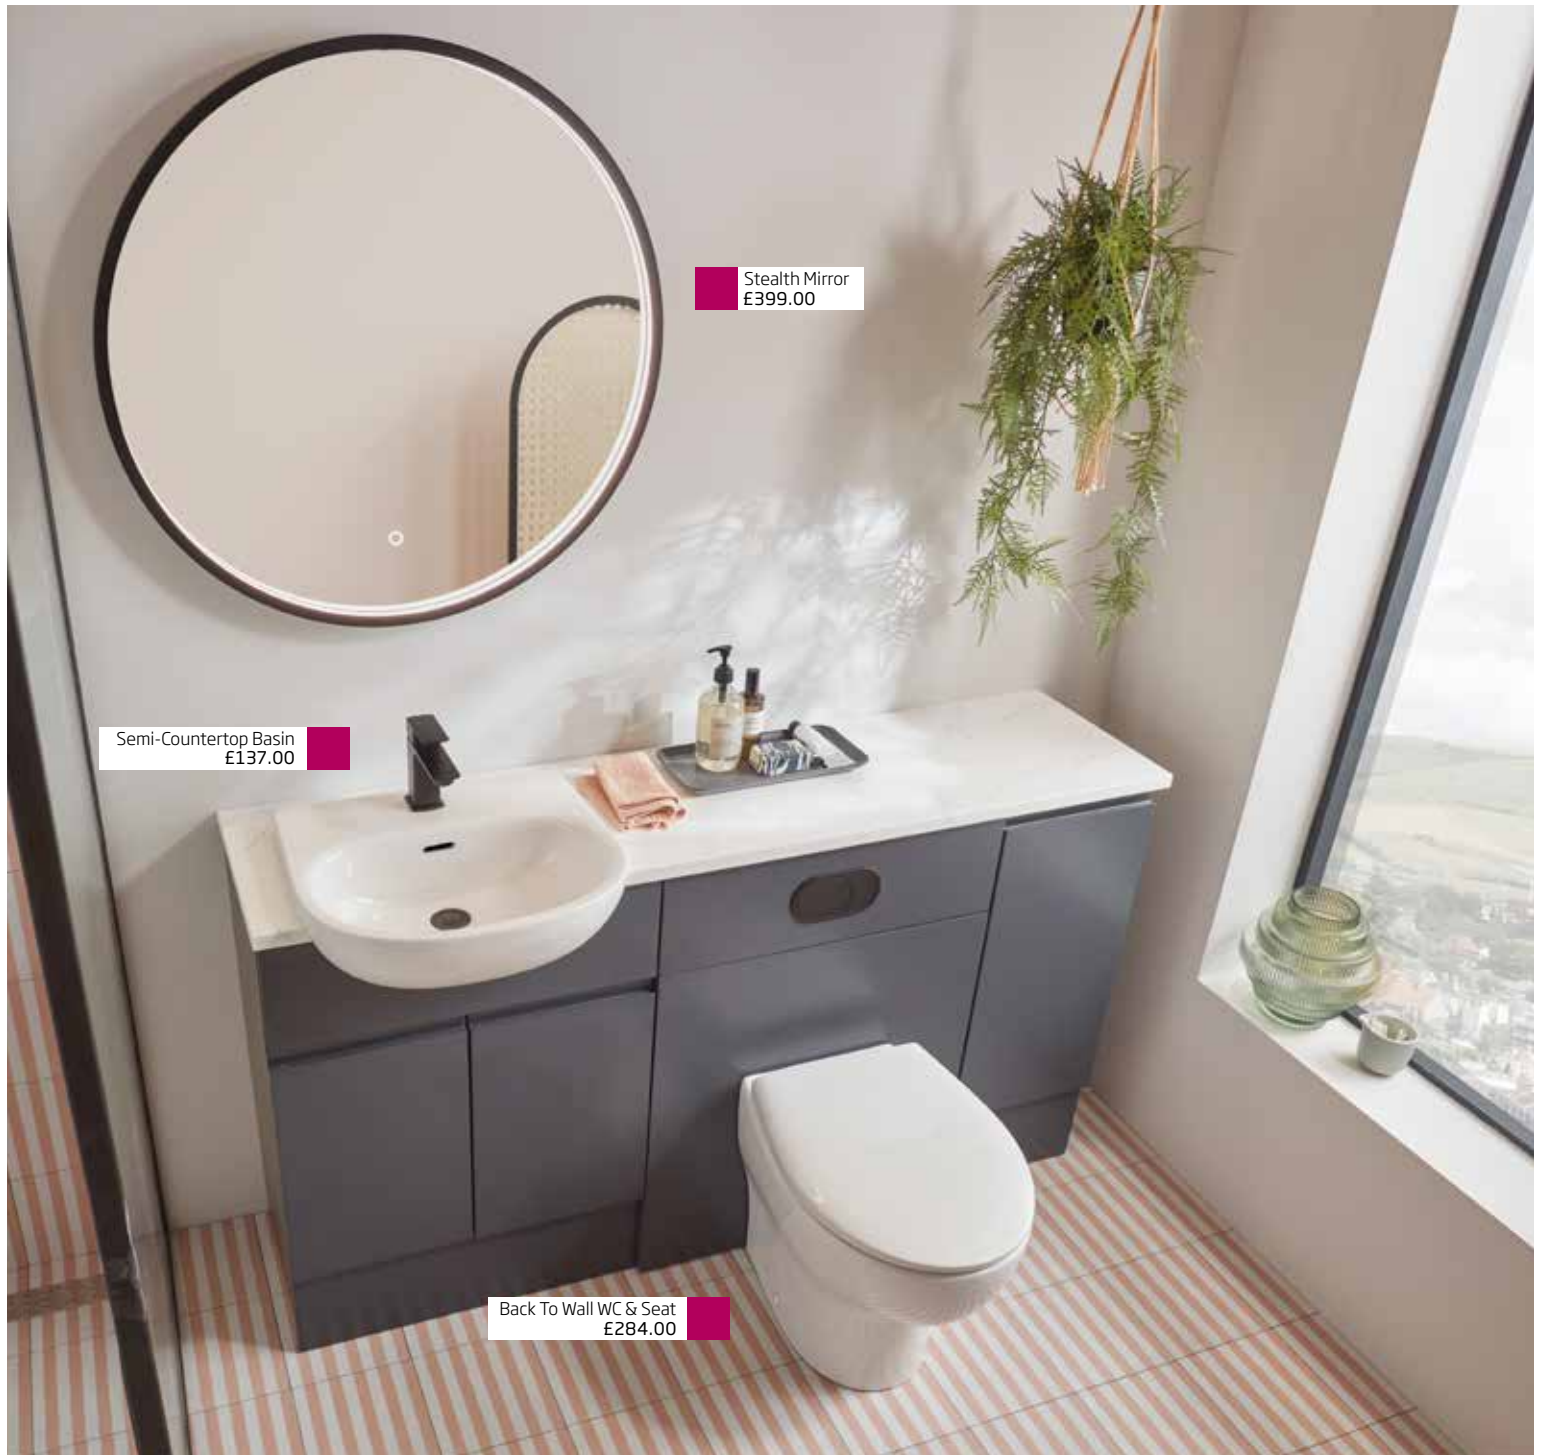

Stealth Mirror
£399.00

Semi-Countertop Basin
£137.00

Back To Wall WC & Seat
£284.00

coast sanitaryware