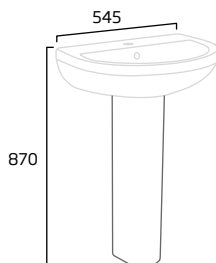

Pedestal

- For use with Debut 450mm and 540mm basins

White	DPED
RRP inc VAT	£55.70