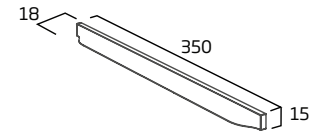

320mm Cup Handle

Chrome	CNH01C.320
Black	CNH01B.320
RRP inc VAT	£24.70