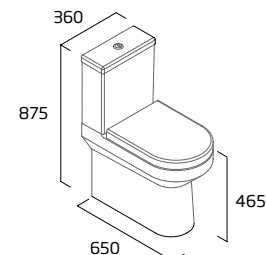

Rimless Comfort Height Fully Enclosed WC

- 460mm comfort height excluding seat
- Spigot Distance from wall: 155mm
- Fully enclosed sides
- Rimless Easi-Clean design
- Concealed fixings for anchoring to floor
- Price excludes seat

Ceramic	DCFPAN
RRP inc VAT	£261.00