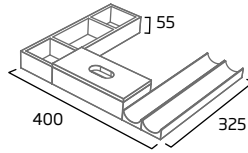

500mm Storage Pack 2

- Removable lid
- For use in 500mm unit top drawer

Solid Wood	R2DIVSET2
RRP inc VAT	£123.50