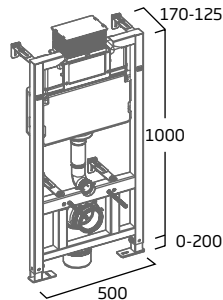

1.0m Wall Hung WC Frame

- Ideal for boxed in applications, especially under windows
- Requires flush plate/button, or contactless sensor (available separately)
- 200mm height adjustment.

	TR9015
RRP inc VAT	£338.00