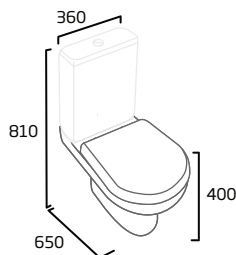

debut product details

Easi-Clean
rimless hygienic
design

10
year
guarantee on
ceramic basins
& WCs

5
year
guarantee on
WC seats

5
year
guarantee on
cistern fittings

Rimless Standard Close Coupled WC

- 110mm side void
- Top fix design for use with debut WC seat (price excludes seat)
- Concealed fixings for anchoring to the floor
- Spigot distance from wall: 160mm

Ceramic	DCCPAN
RRP inc VAT	£185.00