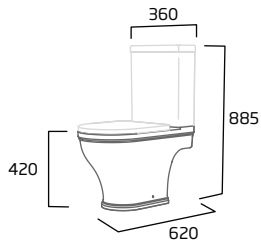

# langford product details

Standard Height  
Close Coupled WC

- Short projection
- 130mm open side
- Rimless Easi-Clean design
- Concealed floor fixings
- For use with Langford WC cistern only
- Spigot distance from wall: 137mm
- Price excludes WC seat