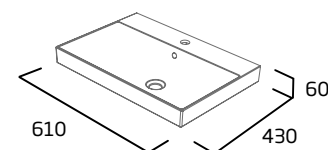

600mm Basin

- Single tap hole
- Integrated overflow

Ceramic	DC12012
RRP inc VAT	£235.50