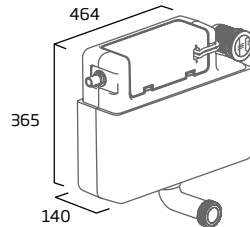

Concealed Dual Flush Cistern
(Side Entry Inlet)

- 6/3 litre adjustable dual flush
- Pneumatic flush valve
- Chrome push button included
- Side entry inlet valve (½" BSP)
- Top and front access
- 0.2-10.0bar working pressure range
- 200,000 cycle endurance tested
- 135mm deep—designed to work with low height and slim depth furniture
- Includes polystyrene insulation jacket
- Optional push button upgrades available, see pages 167-168

	TR9002
RRP inc VAT	£136.00