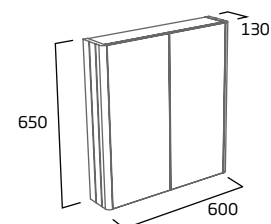

Double Door Mirrored Cabinet

- Soft close doors
- Internal shelf (non adjustable)
- Door hinged on left hand side

Natural White	HALCAB60.NW
Stone Grey	HALCAB60.SG
Midnight Grey	HALCAB60.MT
Nordic Green	HALCAB60.NG
Powder Blue	HALCAB60.PB
RRP inc VAT	£288.00