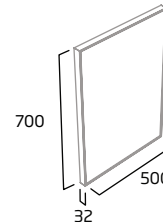

500mm Framed Mirror

- Colour matched to furniture

Gloss White	AM5050.W
Anthracite	AM5050.G
Stone Grey	AM5050.SG
Light Grey	AM5050.LG
Dark Blue	AM5050.KB
Nordic Green	AM5050.NG
RRP inc VAT	£139.00