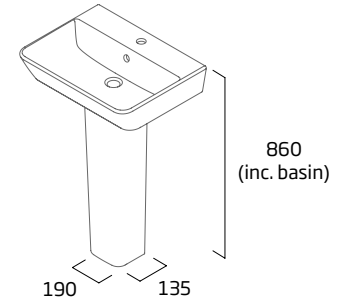

Pedestal

- Suitable for use with Serenity 420mm and 550mm basins

Ceramic	SNPED
RRP inc VAT	£55.70