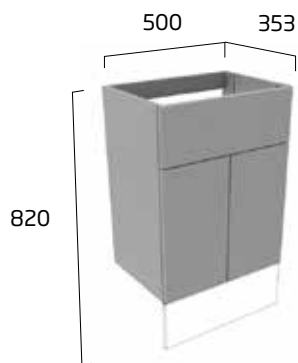

semi-countertop units

500mm Semi-Countertop Basin Unit with Fascia Door Pack & Carcass

- Soft close hinges
- One adjustable shelf
- Removable back panel for easy pipe access
- 50mm pipe void
- See our sanitaryware range for compatible basins pages 122-173

don't forget to order your handles see page 116

Standard depth 353mm
Slim depth 218mm