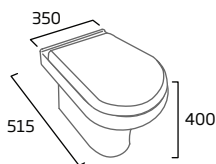

Back To Wall WC

- Contemporary design
- Top fix design for use with debut WC seat (price excludes seat)
- Concealed fixings for anchoring to the floor

Ceramic	DBWPAN
RRP inc VAT	£185.00