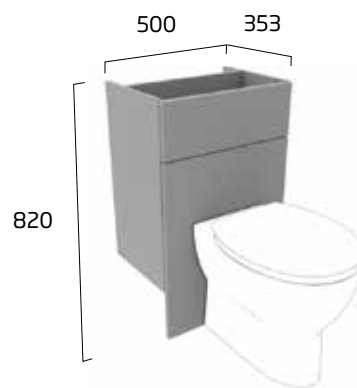

back to wall WC units

500mm Back To Wall Unit with Fascia Door Pack & Carcass

- Full height main panel
  Front access fascia
  See our sanitaryware range for compatible back to wall pan and cistern options pages 122-173

Standard depth 353mm
Slim depth 218mm

Unit Finish	Standard Depth	Slim Depth
Muse / Hide		
White	F5023MU.W	F5022MU.W
Stone Grey	F5023MU.ST	F5022MU.ST
Midnight Grey	F5023MU.MT	F5022MU.MT
Fossil	F5023MU.FL	F5022MU.FL
Dark Blue	F5023MU.KB	F5022MU.KB
Nordic Green	F5023MU.NG	F5022MU.NG
Stow		
Stone Grey	F5023SW.ST	F5022SW.ST
Natural White	F5023SW.NW	F5022SW.NW
Midnight Grey	F5023SW.MT	F5022SW.MT
Fossil	F5023SW.FL	F5022SW.FL
Nordic Green	F5023SW.NG	F5022SW.NG
RRP inc VAT	£334.00 each	£324.00 each