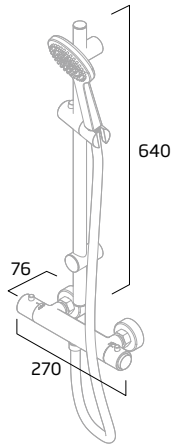

## Push Button Bar Valve Showers

**Joy**  
Single Function Shower System

Chrome - DC3003

**Joy**  
Dual Function Shower System

Black - TR3038  
Chrome - DC3004

**Spirit**  
Dual Function Shower System

Chrome - TR3037