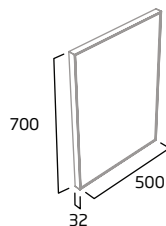

### 500mm Framed Mirror

- Colour matched to furniture

Gloss White	AM5050.W
Light Grey	AM5050.LG
Dark Blue	AM5050.KB
Willow	AM5050.WL
RRP inc VAT	£139.00