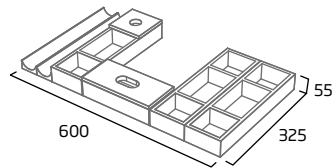

700mm Storage Pack 4

- Removable lids
- For use in 700mm unit top drawer

Solid Wood	R2DIVSET4
RRP inc VAT	£221.50