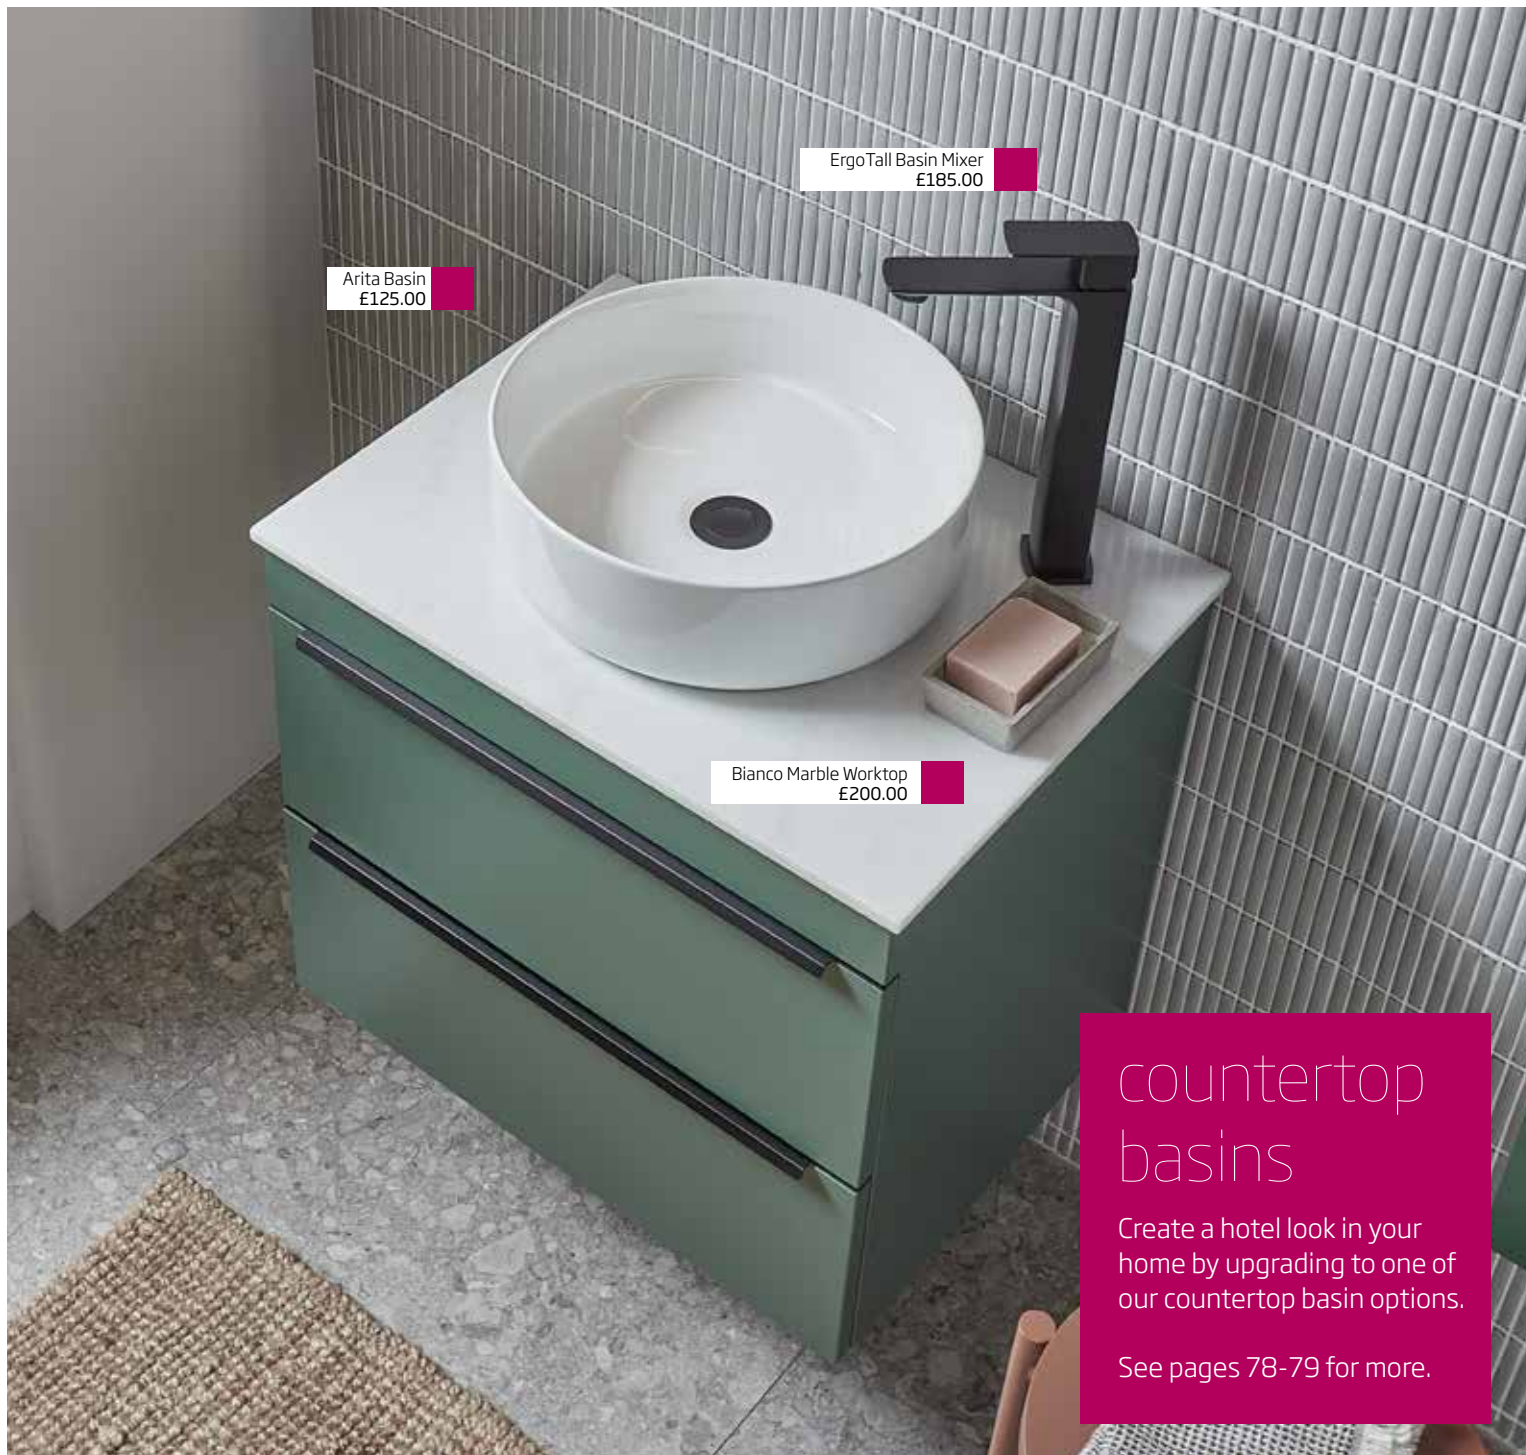

Arita Basin  
£125.00

ErgoTall Basin Mixer  
£185.00

Bianco Marble Worktop  
£200.00

countertop  
basins

Create a hotel look in your home by upgrading to one of our countertop basin options.

See pages 78-79 for more.