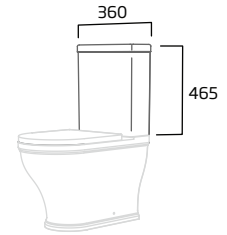

Standard WC Cistern with
Contactless Flush

- For use with Langford fully enclosed & open back WC pan
- 6/4L Dual Flush
- Chrome button
- Air gap technology

Ceramic	DC14014-SEN
RRP inc VAT	£233.50