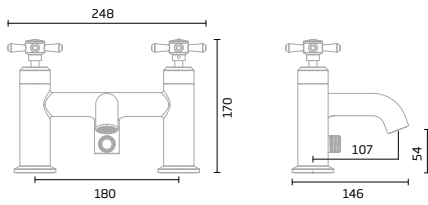

Bath Shower Mixer