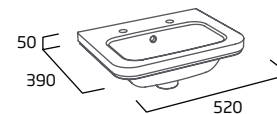

500mm Basin - 2 Tap Hole