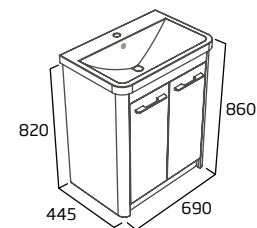

700mm Freestanding Wash Unit

- Soft close doors
- Internal shelf

Gloss White	CN7010.W
Anthracite	CN7010.G
Stone Grey	CN7010.ST
Light Grey	CN7010.LG
Dark Blue	CN7010.KB
Nordic Green	CN7010.NG
RRP inc VAT	£486.00