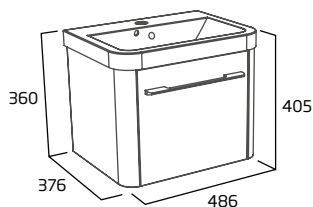

500mm Wall Mounted Wash Unit

- soft close drawer

Gloss White	CN5412.W
Anthracite	CN5412.G
Stone Grey	CN5412.ST
Light Grey	CN5412.LG
Dark Blue	CN5412.KB
Nordic Green	CN5412.NG
RRP inc VAT	£348.00