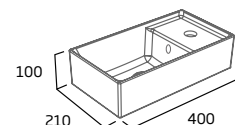

basin

Ceramic Basin

- Single tap hole
- Integrated overflow
- Reversible basin for left or right tap

Ceramic	ALT4080
RRP inc VAT	£123.50