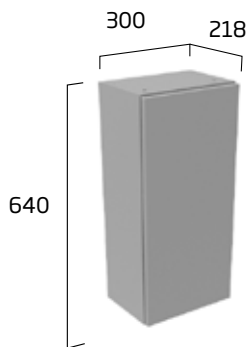

wall cupboards (suitable for use with standard & slim depth units)

300mm 1 Door Wall Cupboard with Fascia Door Pack & Carcass

- Soft close hinges
- One adjustable shelf
- Adjustable hanging brackets
- Reversible door
- Suitable for use with standard & slim depth units

Slim depth 218mm

don't forget to order your handles see page 116