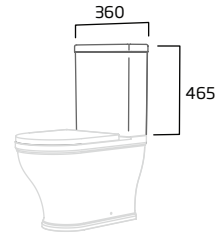

Standard WC Cistern

- For use with Langford fully enclosed & open back WC pan
- 6/4L Dual Flush
- Chrome button
- Air gap technology

Ceramic	DC14014
RRP inc VAT	£143.50