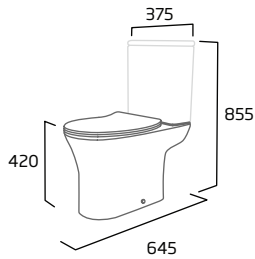

## Standard Height Close Coupled WC

- 120mm open side void
- Rimless Easi-Clean design
- Concealed fixings for anchoring to floor
- For use with Radar WC cistern only
- Spigot distance from wall: 205mm (Price excludes WC seat)