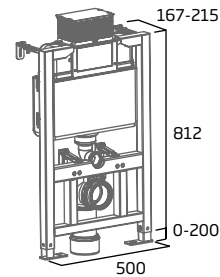

	TR9015
RRP inc VAT	£338.00

0.82m Wall Hung WC Frame

- Can be used with 600mm and wider furniture WC units
- 6/3 litre pneumatic flush valve
- Use with Furniture Adaptor Kit
- Requires flush plate/button, or contactless sensor (available separately)
- 200mm height adjustment