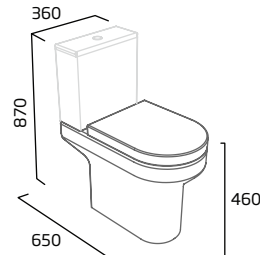

Comfort Height Close Coupled WC

- 110mm side void
- Pan height excludes seat 460mm
- Open back design
- Concealed fixings for anchoring to floor
- Spigot distance from wall: 155mm

Ceramic	DCHPAN
RRP inc VAT	£252.00