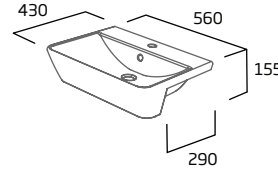

Semi-Countertop Basin 2 Tap Hole

- Contemporary design
- Suitable for standard depth furniture
- Supplied with cutting template for worktop and fascia
- Monobloc tap hole
- Minimum furniture depth 290mm

Ceramic	DC14002
RRP inc VAT	£215.00