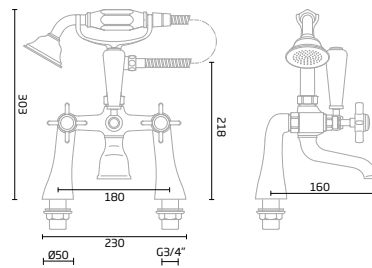

Bath Shower Mixer