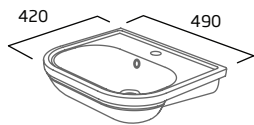

Semi-Countertop Basin
1 Tap Hole

- Suitable for standard depth furniture
- Compatible with 500mm furniture
- Supplied with cutting template for worktop and fascia
- Minimum furniture depth 275mm
- Overflow

Ceramic	DC14018
RRP inc VAT	£215.00