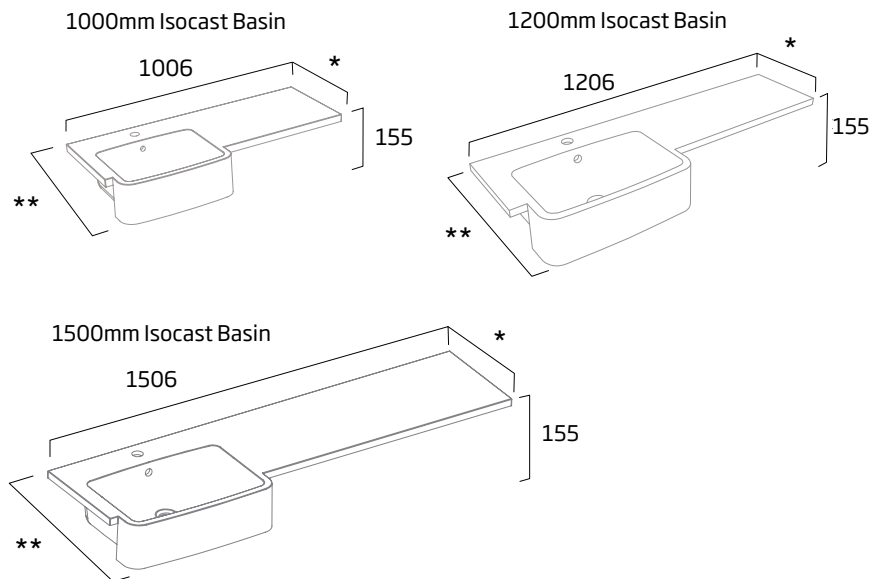

isocast basins

Standard & Slim Depth Left or Right Hand Isocast Basins

- Left or right side basins available in all sizes
- For use with standard or slim depth semi-countertop base units only
- Tap hole is predrilled in all standard depth basins
- Tap hole is undrilled in all slim depth basins
- Instructions for drilling the slim depth basin tap hole are included

* Standard depth 355mm

* Slim depth 220mm

** Standard depth with basin 453mm

** Slim depth with basin 310mm

Basin Finish	Standard Depth	Slim Depth	RRP inc VAT

1000mm Isocast Basins - For Use With 500mm Semi-Countertop Base Units Only

Isocast	IS1002S.L - Left Side Basin	IS1002SM.L - Left Side Basin	£410.00 each
Isocast	IS1002S.R - Right Side Basin	IS1002SM.R - Right Side Basin	

1200mm Isocast Basins - For Use With 600mm Semi-Countertop Base Units Only

Isocast	IS1202S.L - Left Side Basin	IS1200SM.L - Left Side Basin	£450.00 each
Isocast	IS1202S.R - Right Side Basin	IS1200SM.R - Right Side Basin	

1500mm Isocast Basins - For Use With 600mm Semi-Countertop Base Units Only

Isocast	IS1500S.L - Left Side Basin	IS1502SM.L - Left Side Basin	£540.00 each
Isocast	IS1500S.R - Right Side Basin	IS1502SM.R - Right Side Basin