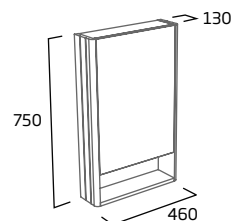

Single Door Mirrored Cabinet

- Soft close door
- Two internal shelves
- Left hand hinge

Natural White	HALCAB44.NW
Stone Grey	HALCAB44.SG
Midnight Grey	HALCAB44.MT
Nordic Green	HALCAB44.NG
Powder Blue	HALCAB44.PB
RRP inc VAT	£219.50