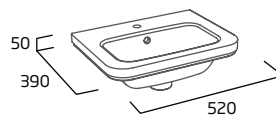

500mm Basin - 1 Tap Hole