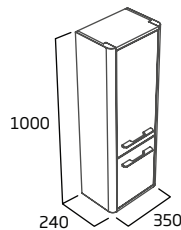

### 350mm Wall Column

- Soft close doors
- Internal shelf (non adjustable)
- Left hand hinge

Gloss White	CN3541.W
Anthracite	CN3541.G
Stone Grey	CN3541.ST
Light Grey	CN3541.LG
Dark Blue	CN3541.KB
Nordic Green	CN3541.NG
RRP inc VAT	£370.00