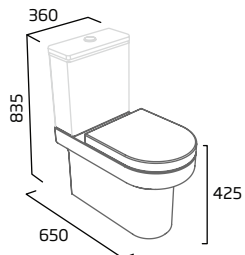

Fully Enclosed Close Coupled WC

- Fully enclosed design
- Concealed fixings for anchoring to floor
- Spigot distance from wall: 190mm

Ceramic	DFFPAN
RRP inc VAT	£217.50