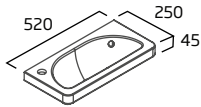

basins

500mm Cloakroom Basin

- Single tap hole
- Right handed tap hole only
- Integrated overflow

Ceramic	CN5080
RRP inc VAT	£162.50