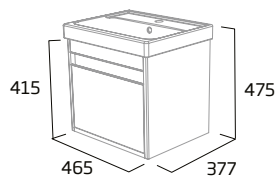

status product details

furniture units

500mm Wall Mounted Wash Unit

- Soft close drawer
- See page 15 for bespoke handle choices

Gloss White	STA5012.W
Light Grey	STA5012.LG
Nordic Green	STA5012.NG
Matt Anthracite	STA5012.MG
RRP inc VAT	£350.00