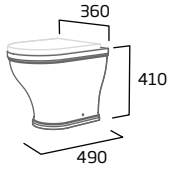

## Back To Wall WC

- Short projection
- Rimless Easi-Clean design
- Concealed fixings for anchoring to floor
- For use with Langford WC seat (price excludes seat)

Ceramic	DC14015
RRP inc VAT	£294.00