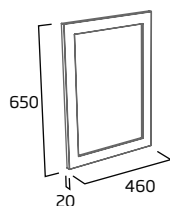

mirror & cabinets

Halcyon 460mm Mirror

- Colour matched to furniture

Natural White	HAL4450.NW
Stone Grey	HAL4450.SG
Midnight Grey	HAL4450.MT
Nordic Green	HAL4450.NG
Powder Blue	HAL4450.PB
RRP inc VAT	£130.50