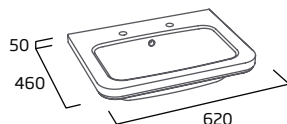

600mm Basin - 2 Tap Hole

- Two tap holes
- Integrated overflow
- Chainstay hole

Isocast	HALD6080
RRP inc VAT	£228.00