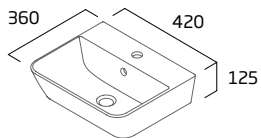

420mm Basin

- Monobloc tap hole
- Integrated overflow
- Suitable for use with Serenity pedestal and semi pedestal

Ceramic	SN420SB
RRP inc VAT	£125.50