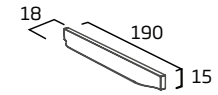

160mm Cup Handle

Chrome	CNH01C.160
Black	CNH01B.160
RRP inc VAT	£12.50