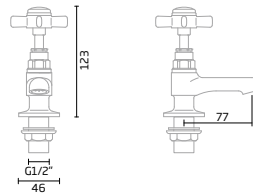

Basin Taps (Pair)