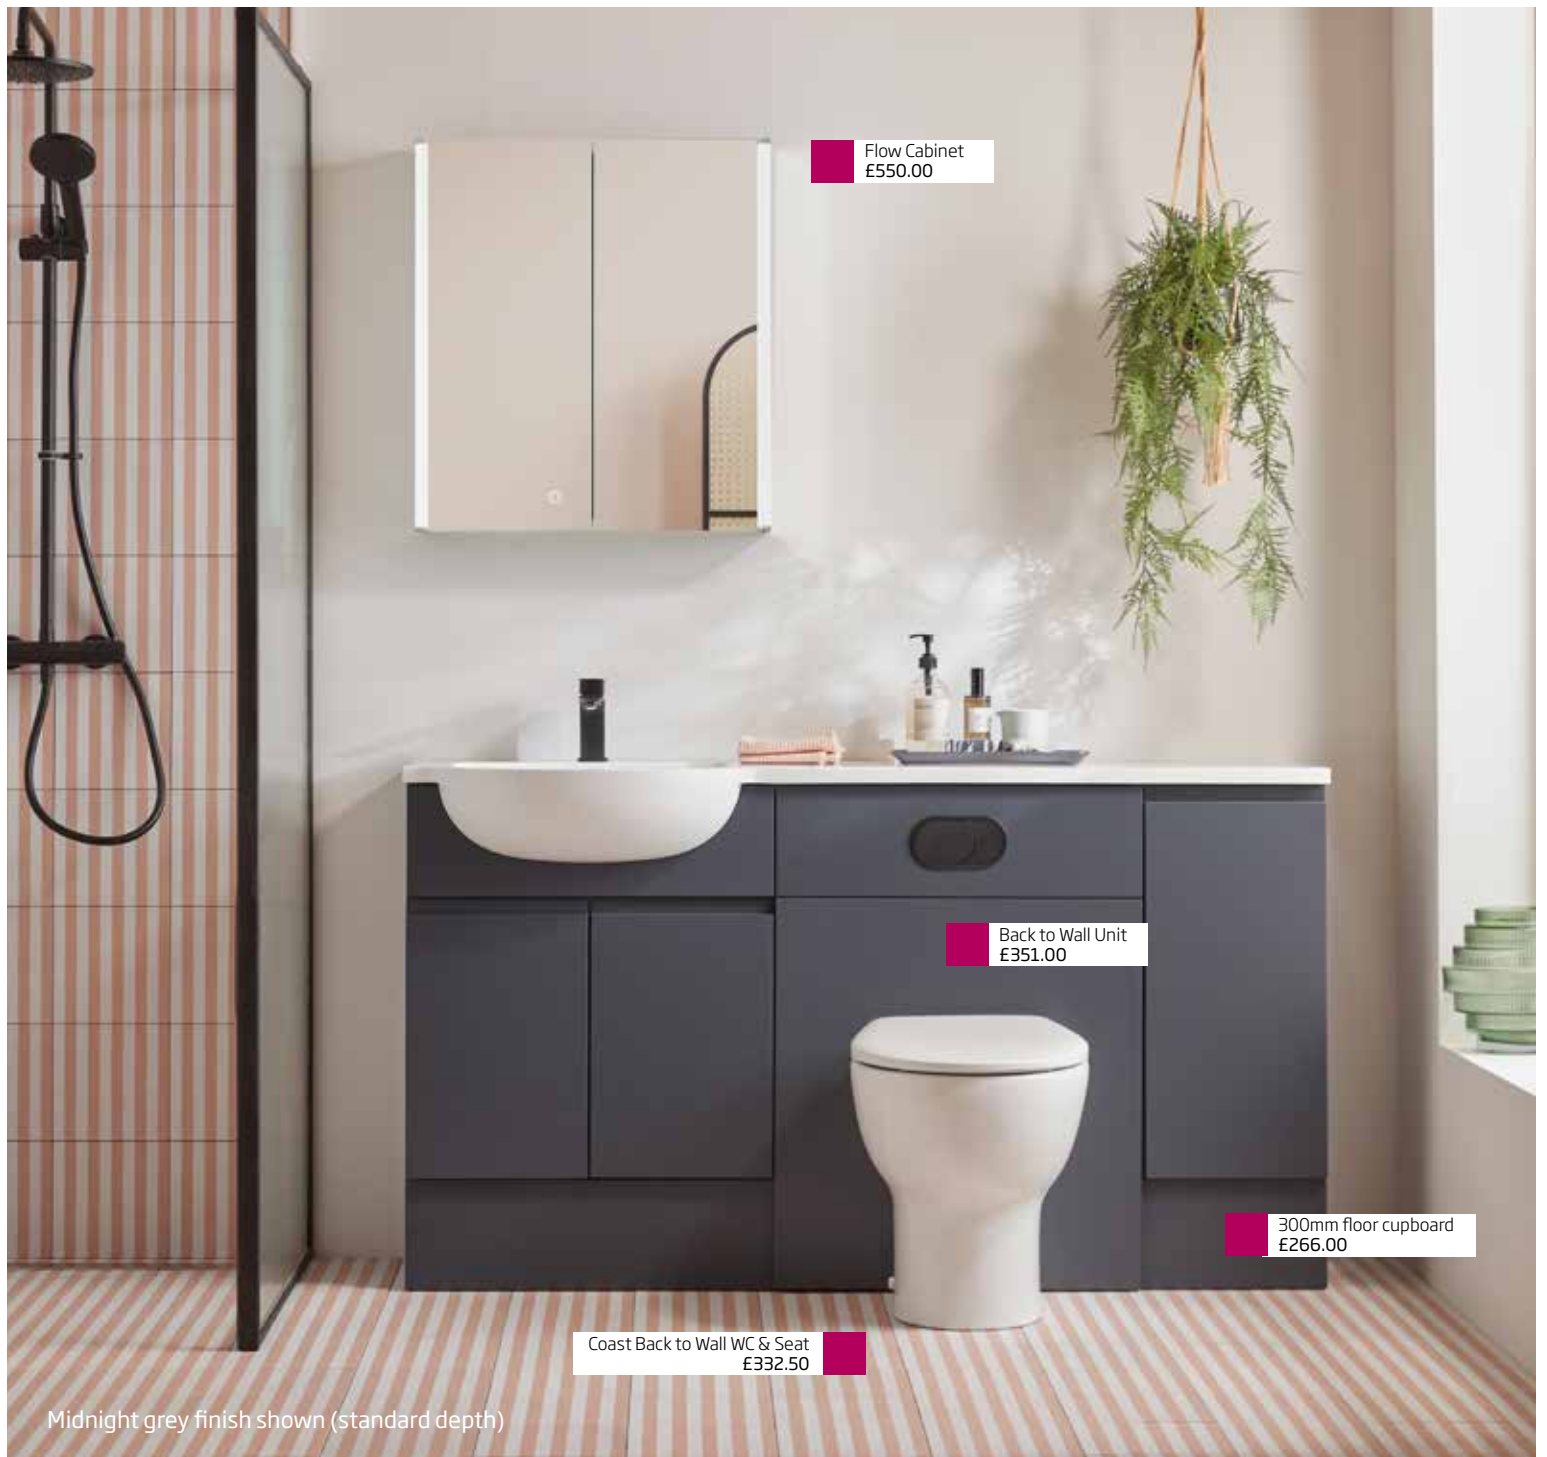

# hide fitted furniture

A contemporary addition to our fitted furniture collection. Hide offers a simple and sophisticated furniture option with sleek, handleless doors, perfect for creating a clean and minimal look in the bathroom. Complete yours with our equally as effortless Club inline isocast basin. See pages 100-101 for more information.

hide finishes

gloss white

midnight  
grey

nordic  
green

Why not add our internal charging station to your fitted furniture runs, perfect for toothbrushes or shavers. See page 116.

Flow Cabinet  
£550.00

Back to Wall Unit  
£351.00