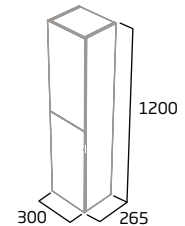

### 300mm Wall Column

- Soft close doors
- 3 x internal shelf (non adjustable)
- Reversible doors
- No handle required

Gloss White	AM3041.W
Light Grey	AM3041.LG
Stone Grey	AM3041.ST
Basalt Wood	AM3041.BT
Dark Blue	AM3041.KB
Nordic Green	AM3041.NG
RRP inc VAT	£259.00