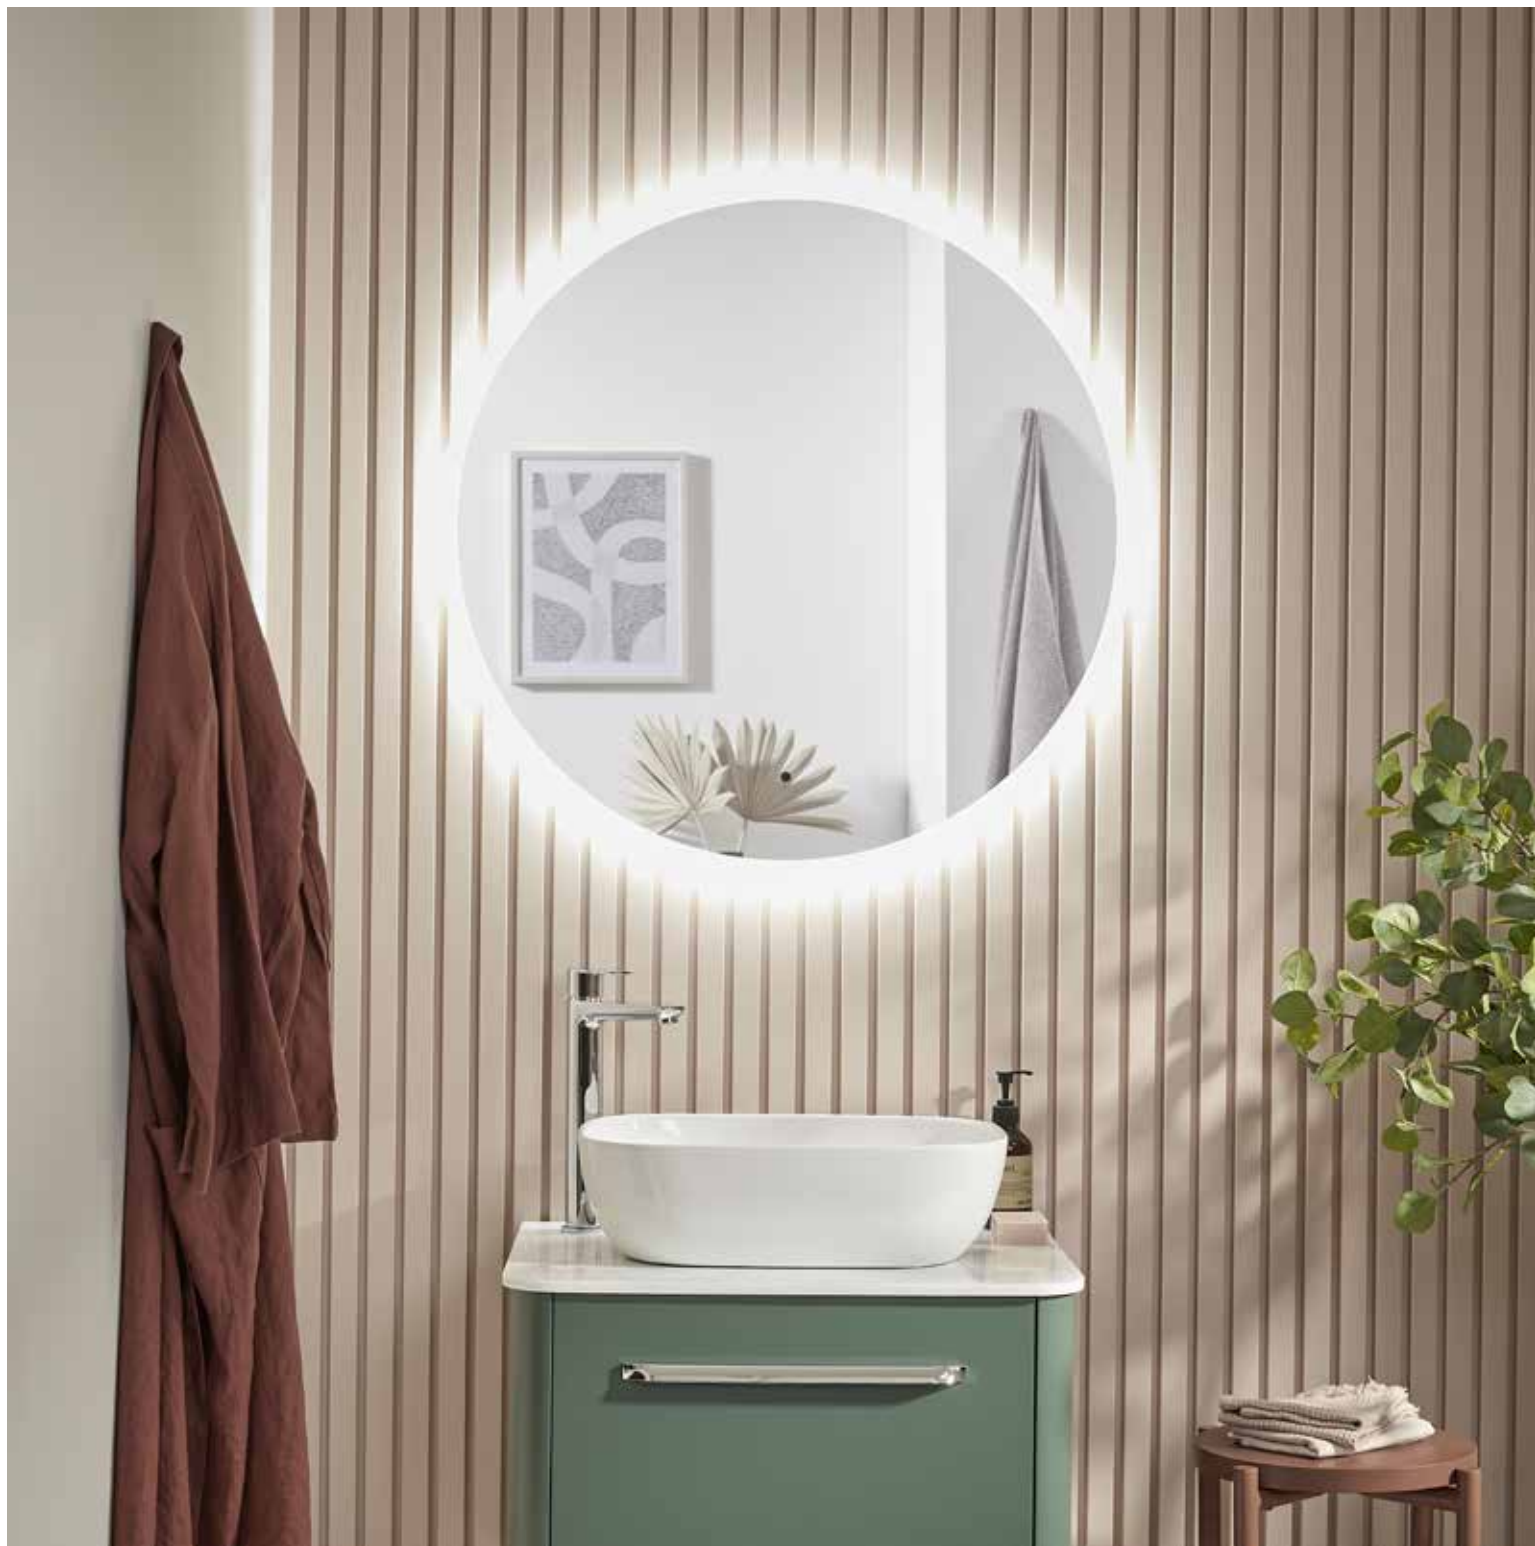

# covert mirrors

Featuring bright, perimeter LED lighting, our slim Covert mirror is available in five sizes, including a statement making 800mm circular mirror. Covert also offers easy to use, contactless lighting controls, as well our heated demister pad technology.