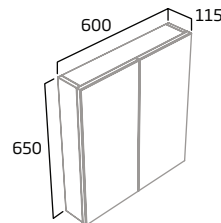

600mm Double Door Cabinet

- Soft close doors
- Adjustable internal shelf

Gloss White	CNCAB60W
Anthracite	CNCAB60A
Stone Grey	CNCAB60SG
Light Grey	CNCAB60LG
Dark Blue	CNCAB60KB
Nordic Green	CNCAB60NG
RRP inc VAT	£301.00