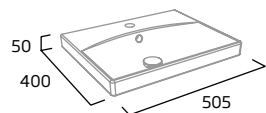

basins

500mm Basin