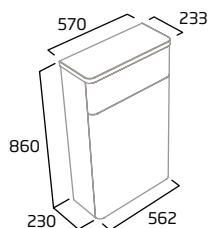

- Removable top and main fascia panels for easy access to cistern
- Gloss white 25mm thick worktop
- See sanitaryware section for back to wall pan and cistern options

Gloss White	AM5626.W
Light Grey	AM5626.LG
Stone Grey	AM5626.ST
RRP inc VAT	£390.00