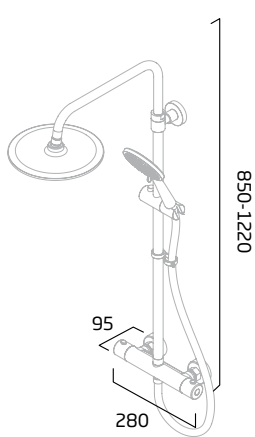

Joy
Dual Function Shower System