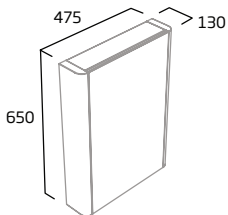

### 475mm Single Door Cabinet

- Soft close door
- Two internal shelves
- Left hand hinge

Gloss White	CNCAB475W
Anthracite	CNCAB475A
Stone Grey	CNCAB475SG
Light Grey	CNCAB475LG
Dark Blue	CNCAB475KB
Nordic Green	CNCAB475NG
RRP inc VAT	£228.00