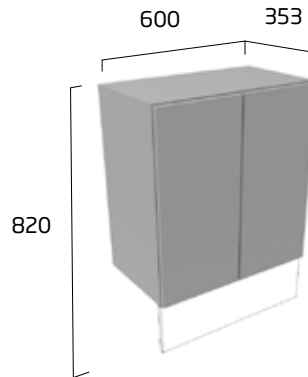

floor cupboards

600mm 2 Door Floor Cupboard with Fascia Door Pack & Carcass

- Soft close hinges
- One adjustable shelf
- Reversible door
- 50mm pipe void

Standard depth 353mm

don't forget to order your handles see page 116

5
year
guarantee

Unit Finish	Standard Depth	Slim Depth		
Muse				
White	F3033MU.W	F3032MU.W		
Stone Grey	F3033MU.ST	F3032MU.ST		
Midnight Grey	F3033MU.MT	F3032MU.MT		
Fossil	F3033MU.FL	F3032MU.FL		
Dark Blue	F3033MU.KB	F3032MU.KB		
Nordic Green	F3033MU.NG	F3032MU.NG		
Stow				
Stone Grey	F3033SW.ST	F3032SW.ST		
Natural White	F3033SW.NW	F3032SW.NW		
Midnight Grey	F3033SW.MT	F3032SW.MT		
Fossil	F3033SW.FL	F3032SW.FL		
Nordic Green	F3033SW.NG	F3032SW.NG		
Hide				
	LH Door	RH Door	LH Door	RH Door
White	F3033HDL.W	F3033HDR.W	F3032HDL.W	F3032HDR.W
Midnight Grey	F3033HDL.MT	F3033HDR.MT	F3032HDL.MT	F3032HDR.MT
Nordic Green	F3033HDL.NG	F3033HDR.NG	F3032HDL.NG	F3032HDR.NG
RRP inc VAT	£266.00 each		£254.00 each	

Unit Finish	Standard Depth
Muse	
White	F6033MU.W
Stone Grey	F6033MU.ST
Midnight Grey	F6033MU.MT
Fossil	F6033MU.FL
Dark Blue	F6033MU.KB
Nordic Green	F6033MU.NG
Stow	
Stone Grey	F6033SW.ST
Natural White	F6033SW.NW
Midnight Grey	F6033SW.MT
Fossil	F6033SW.FL
Nordic Green	F6033SW.NG
Hide	
White	F6033HD.W
Midnight Grey	F6033HD.MT
Nordic Green	F6033HD.NG
RRP inc VAT	£390.00 each