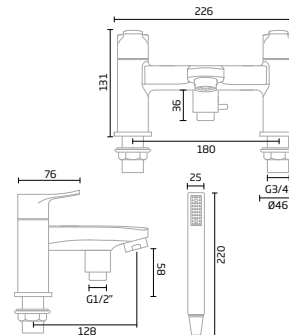

Bath Shower Mixer

Chrome - TR1051