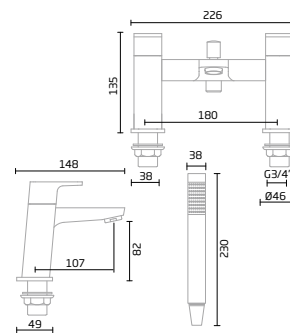

Bath Shower Mixer

Chrome - TR1038