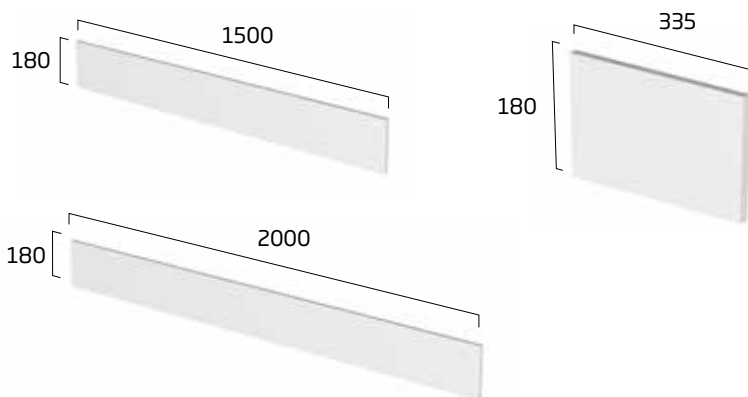

### 1500mm & 2000 plinths

- 15mm thick
- To be cut to size depending on individual installation