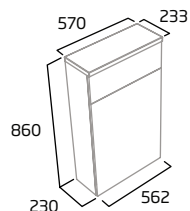

Back to Wall WC Unit

- Removable top and main fascia panels for easy access to cistern
- Gloss white 25mm thick worktop
- See sanitaryware section for back to wall pan and cistern options

Gloss White	AM5623.W
Light Grey	AM5623.LG
Dark Blue	AM5623.KB
Willow	AM5623.WL
Basalt Wood	AM5623.BT
RRP inc VAT	£312.00