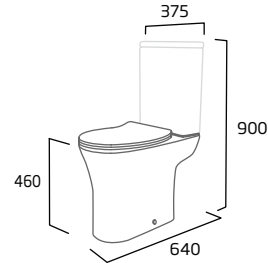

Comfort Height Close Coupled WC

- 120mm open side void
- Rimless Easi-Clean design
- Concealed fixings for anchoring to floor
- For use with Radar WC cistern only
- 460mm pan height excludes seat
- Spigot distance from the wall: 200mm (Price excludes WC seat)

Ceramic	RA645CHP
RRP inc VAT	£365.00