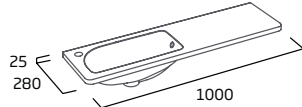

1000mm Isocast Basin - Left

- Single tap hole
- Left side basin
- Integrated overflow

Isocast	CNL180IS
RRP inc VAT	£280.00