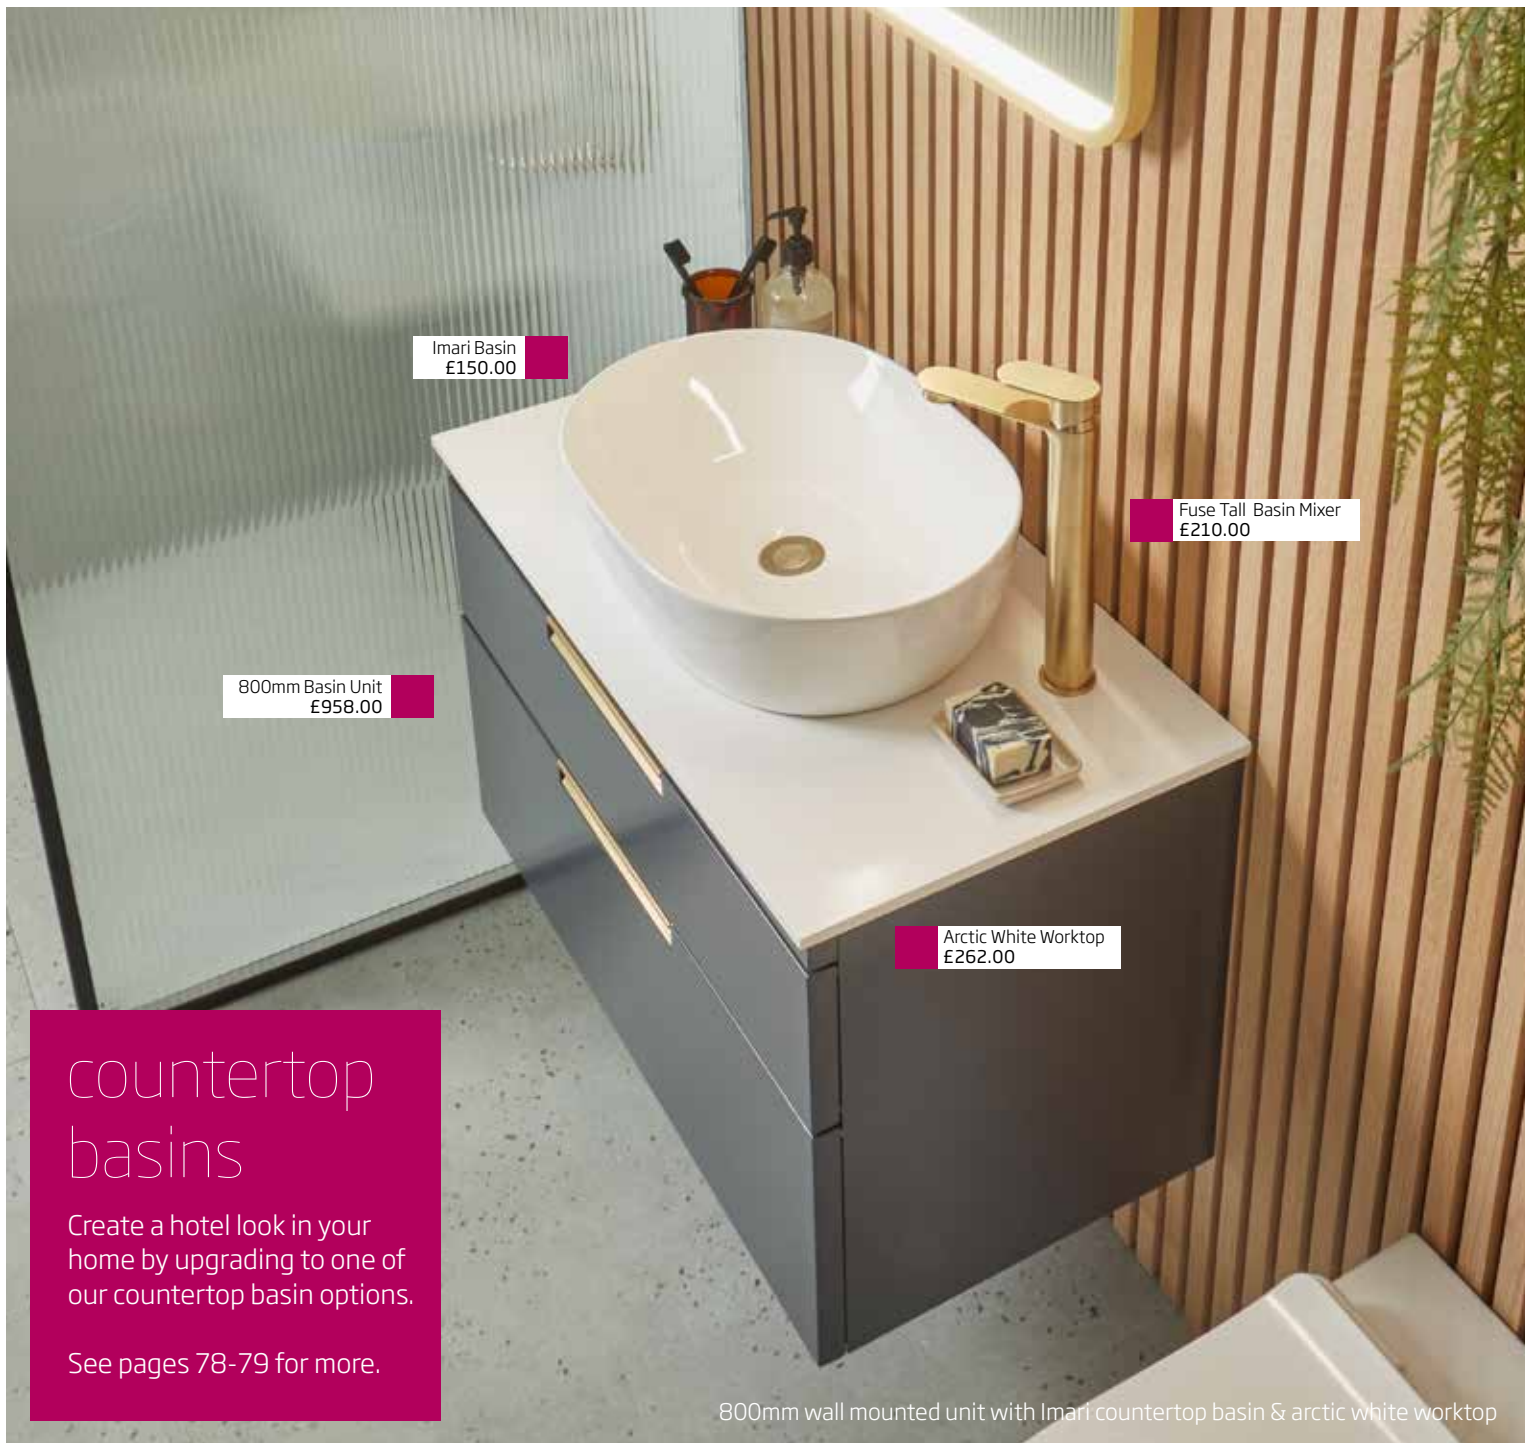

# platform furniture

Stylish and versatile, Platform has wide appeal. Available in freestanding or wall mounted options, and in four varied widths to suit your space. Complete the look with your choice of handle, as well as ceramic or countertop basin options. Lastly, our additional in-drawer storage packs make Platform both elegant and practical.

## platform finishes

gloss white

light grey

midnight grey

willow

5  
year  
guarantee

Radars WCs perfectly complement Platform furniture, for further details on the Radar range see pages 150-155.

Imari Basin  
£150.00