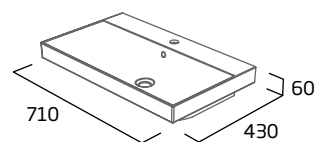

700mm Basin

- Single tap hole
- Integrated overflow

Ceramic	DC12013
RRP inc VAT	£295.00