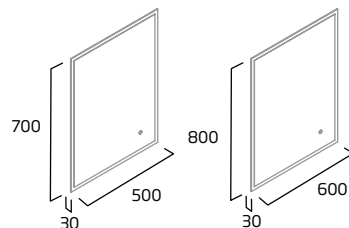

500/600mm Platform LED Mirror

- LED technology
- Demister Pad
- Touch control for on/off

500mm	PLM050
RRP inc VAT	£335.00
600mm	PLM060
RRP inc VAT	£375.00