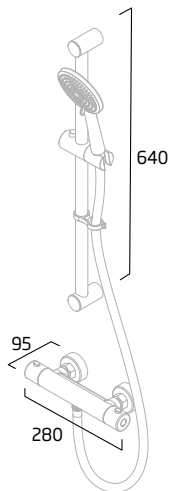

Bar Valve Showers

Joy
Single Function Shower System