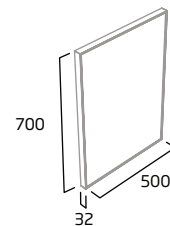

### 500mm Framed Mirror

- Colour matched to furniture

Gloss White	AM5050.W
Light Grey	AM5050.LG
Stone Grey	AM5050.ST
RRP inc VAT	£139.00