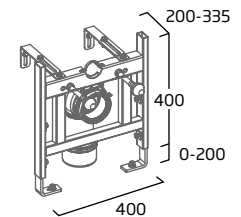

0.4m WC/Bidet Frame

- Compact half height WC frame suitable for use in narrow back to wall units including 500mm wide
- For use with Torrent, Cascade or comfort height cisterns.
- Can also be used for bidets
- S200mm height adjustment

	TR9018
RRP inc VAT	£156.50