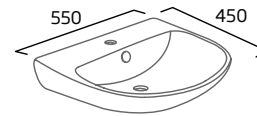

550mm Basin

- Slim edged design
- Monobloc tap hole
- Overflow
- Use with pedestal

Ceramic	RA550SB
RRP inc VAT	£167.00