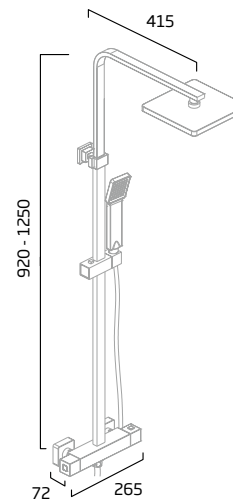

Harbour
Dual Function Shower System