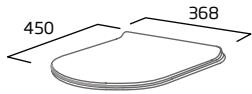

Easi-Clean
rimless hygienic
design

10
year
guarantee on
ceramic basins
& WCs

5
year
guarantee on
WC seats

5
year
guarantee on
cistern fittings

Slim Soft Close WC Seat

- Slim design
- Top fix
- Easy lift off quick release hinges
- Chrome soft close hinges
- Suitable for use with Radar WC pans

White	RASCTS
RRP inc VAT	£109.00