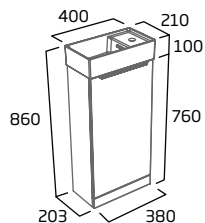

alto product details

furniture units

400mm Freestanding Wash Unit

- Soft close door
- Internal shelf
- Reversible door
- Chrome top mounted handle
- See below for alternative handle choices

Gloss White	ALT400.W
Light Grey	ALT400.LG
Dark Blue	ALT400.KB
Willow	ALT400.WL
Dusky Pink	ALT400.DP
Basalt Wood	ALT400.BT
RRP inc VAT	£185.00