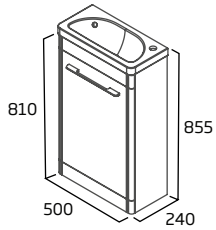

contour product details

furniture units

500mm Cloakroom Wash Unit

- Soft close door
- Internal shelf
- Reversible door

Gloss White	CN5010.W
Anthracite	CN5010.G
Stone Grey	CN5010.ST
Light Grey	CN5010.LG
Dark Blue	CN5010.KB
Nordic Green	CN5010.NG
RRP inc VAT	£334.00