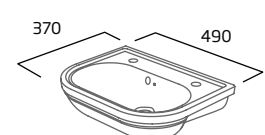

Slim Depth Semi-Countertop
Basin 2 Tap Hole

- Suitable for slim depth furniture
- Compatible with 500mm furniture
- Supplied with cutting template for worktop and fascia
- Minimum furniture depth 218mm
- Overflow

Ceramic	DC14017
RRP inc VAT	£193.50