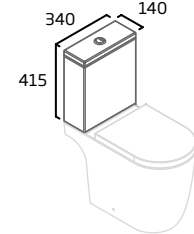

Standard WC Cistern with Contactless Flush

- For use with Sky fully enclosed & open back WC pan
- 6/4L Dual Flush
- Chrome button
- Air gap technology

Ceramic	SN63CCC-SEN
RRP inc VAT	£233.50