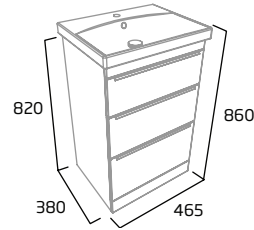

500mm Freestanding 3 Door Wash Unit

- Soft close drawers
- Chrome plated handles

Gloss White	TY5016.W
Light Grey	TY5016.LG
Stone Grey	TY5016.ST
Basalt Wood	TY5016.BT
Dark Blue	TY5016.KB
Nordic Green	TY5016.NG
RRP inc VAT	£620.00