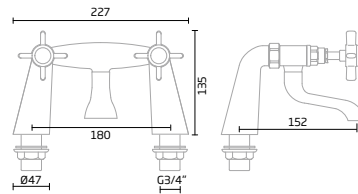

Bath Filler