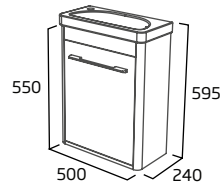

500mm Cloakroom Wall Mounted Wash Unit

- Soft close door
- Reversible door

Gloss White	CN5012.W
Anthracite	CN5012.G
Stone Grey	CN5012.ST
Light Grey	CN5012.LG
Dark Blue	CN5012.KB
Nordic Green	CN5012.NG
RRP inc VAT	£256.00