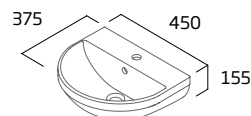

450mm Basin

- Monobloc tap hole
- Integrated overflow
- Suitable for use with Debut pedestal and semi pedestal

White	DPB45
RRP inc VAT	£105.00