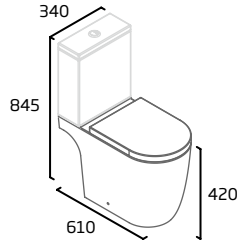

sky product details

Standard Height Close Coupled WC

- Short projection
- 125mm open side
- Rimless Easi-Clean design
- Concealed floor fixings
- For use with Sky WC cistern only
- Spigot distance from wall: 215mm (price excludes seat)

Ceramic	SY610CCP
RRP inc VAT	£304.00