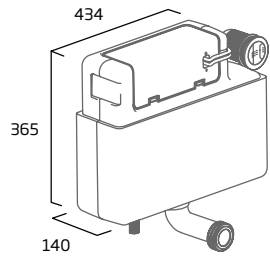

concealed cisterns & wall hung WC frames product details

Concealed Dual Flush Cistern
(Bottom Entry Inlet)

- 6/3 litre adjustable dual flush
- Pneumatic flush valve
- Chrome push button included
- Bottom entry inlet valve (½" BSP)
- Top and front access
- 0.2-10.0bar working pressure range
- 200,000 cycle endurance tested
- 135mm deep—designed to work with low height and slim depth furniture
- Includes polystyrene insulation jacket
- Optional push button upgrades available, see pages 167-168

	TR9001
RRP inc VAT	£136.00