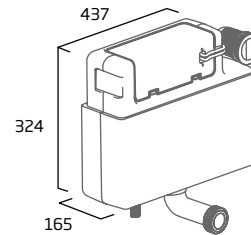

Comfort Height Cistern

- Developed specifically for comfort height back to wall WCs in furniture installations
- 6/3 litre pneumatic flush valve
- Chrome push button included
- Bottom entry inlet valve (½" BSP)
- Top and front access
- 0.2-10.0bar working pressure range
- 90° flush pipe
- Polystyrene insulation jacket
- Optional push button upgrades available, see pages 167-168
- Not suitable for use with flush plates (in furniture installations)

	TR9008
RRP inc VAT	£136.00