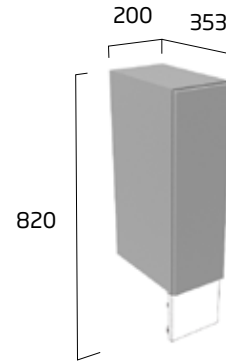

200mm 1 Door Floor Cupboard with Fascia Door Pack & Carcass

- Soft close hinges
- One adjustable shelf
- Reversible door except Hide
- 50mm pipe void

* These products have plain fronted fascia packs

Standard depth 353mm
Slim depth 218mm

Unit Finish	Standard Depth	Slim Depth
Muse		
White	F2033MU.W	F2032MU.W
Stone Grey	F2033MU.ST	F2032MU.ST
Midnight Grey	F2033MU.MT	F2032MU.MT
Fossil	F2033MU.FL	F2032MU.FL
Dark Blue	F2033MU.KB	F2032MU.KB
Nordic Green	F2033MU.NG	F2032MU.NG
Stow		
Stone Grey *	F2033SW.ST	F2032SW.ST
Natural White *	F2033SW.NW	F2032SW.NW
Midnight Grey *	F2033SW.MT	F2032SW.MT
Fossil *	F2033SW.FL	F2032SW.FL
Nordic Green *	F2033SW.NG	F2032SW.NG

Hide	LH Door	RH Door	LH Door	RH Door
White	F2033HDL.W	F2033HDR.W	F2032HDL.W	F2032HDR.W
Midnight Grey	F2033HDL.MT	F2033HDR.MT	F2032HDL.MT	F2032HDR.MT
Nordic Green	F2033HDL.NG	F2033HDR.NG	F2032HDL.NG	F2032HDR.NG
RRP inc VAT	£243.00 each		£234.50 each	

don't forget
to order
your handles
see page 116