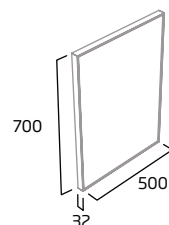

mirrors

500mm Framed Mirror

- Colour matched to furniture

Gloss White	AM5050.W
Light Grey	AM5050.LG
Stone Grey	AM5050.ST
Dark Blue	AM5050.KB
Nordic Green	AM5050.NG
RRP inc VAT	£139.00

overflow covers ...

Black & brass overflow caps are available to purchase to complete your ceramic basins. Chrome caps provided as standard or upgrade to white for no additional cost.

Black - OVMCBK	£10.50
Brushed Brass - OVMCA	£10.50