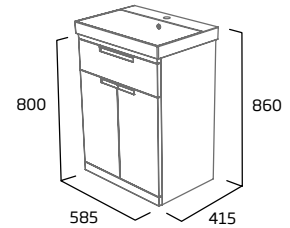

600mm Freestanding Wash Unit

- Soft close doors
- Soft close drawer
- Internal shelf
- See page 25 for bespoke handle choices

Gloss White	PLT6010.W
Light Grey	PLT6010.LG
Midnight Grey	PLT6010.MT
Willow	PLT6010.WL
RRP inc VAT	£605.00