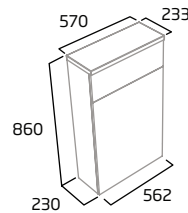

Back to Wall WC Unit

- Removable top and main fascia panels for easy access to cistern
- Gloss white 25mm thick worktop
- See sanitaryware section for back to wall pan and cistern options

Gloss White	AM5623.W
Light Grey	AM5623.LG
Stone Grey	AM5623.ST
Basalt Wood	AM5623.BT
Dark Blue	AM5623.KB
Nordic Green	AM5623.NG
RRP inc VAT	£312.00