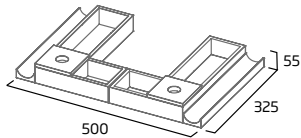

600mm Storage Pack 5

- Removable lids
- For use in 600mm unit top drawer

Solid Wood	R2DIVSET5
RRP inc VAT	£183.00