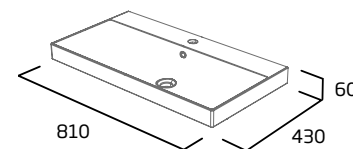

800mm Basin

- Single tap hole
- Integrated overflow

Ceramic	DC12014
RRP inc VAT	£308.00