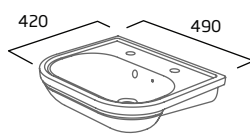

Semi-Countertop Basin
2 Tap Hole

- Suitable for standard depth furniture
- Compatible with 500mm furniture
- Supplied with cutting template for worktop and fascia
- Minimum furniture depth 275mm
- Overflow

Ceramic	DC14019
RRP inc VAT	£215.00