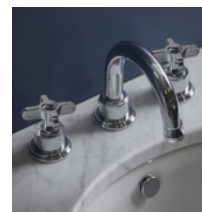

1 tap hole	WMB13131	£605.00
3 tap hole	WMB13132	£605.00

Canvas

Parchment

Pewter

Twilight

Pair this unit with a 1 or 3 tap hole basin mixer

1000MM BASIN UNIT WITH WORKTOP & COUNTER TOP BASIN

Unit - 1020(w) x 740(h) x 445mm(d)