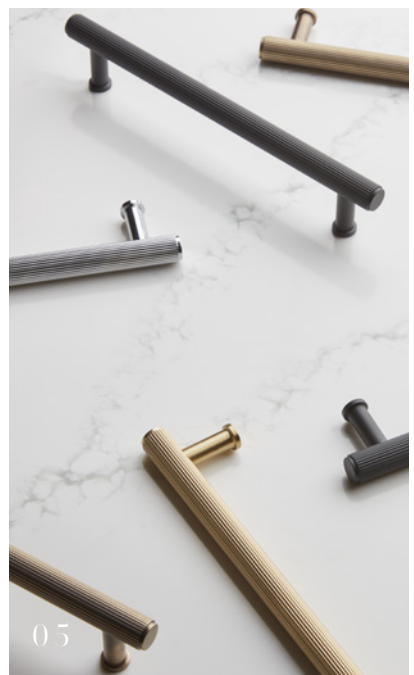

HANDLE COLLECTION

All Widcombe units are supplied with standard handles, see images on pages 18 & 19, we also offer the option to upgrade the handle to one of the ten stylish finishes and shapes showcased above. Our collection of handles and knobs are tailor-made to match perfectly with your Widcombe bathroom furniture. Ranging from classic chrome, to modern matte black, we're sure you'll find the right handle for your space.