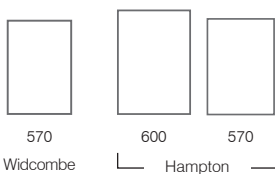

600
570
Hampton

570
Widcombe