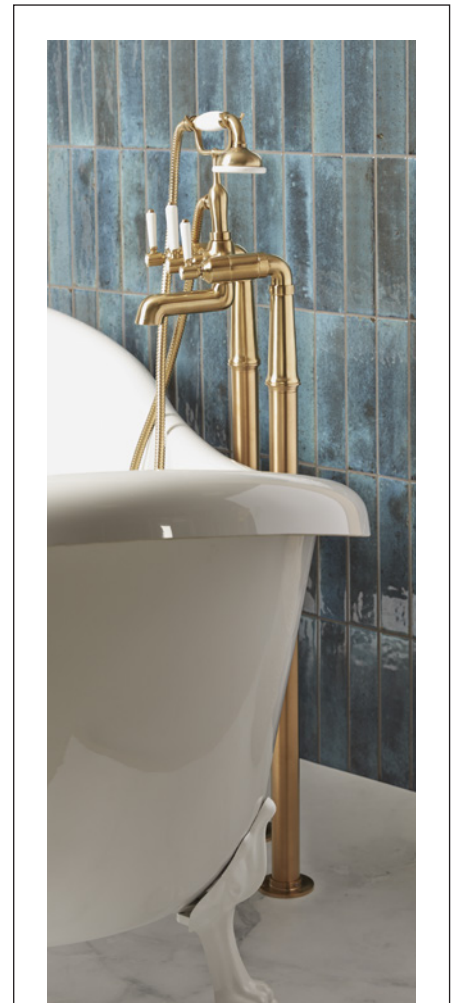

237(w) x 200(h) x 213mm(d)

Brushed brass T323204

£530

Bath Shower Mixer & Handset

237(w) x 375(h) x 213mm(d)

Brushed brass T324204

£690

Stand Pipes

87(w) x 680mm(h)

Brushed brass T262104

£555

Stand Pipes

Complete your Keswick bath filler or bath shower mixer with our stand pipe shrouds, an essential to achieve the ultimate timeless look.

Keswick dual function shower system with overhead shower & handset