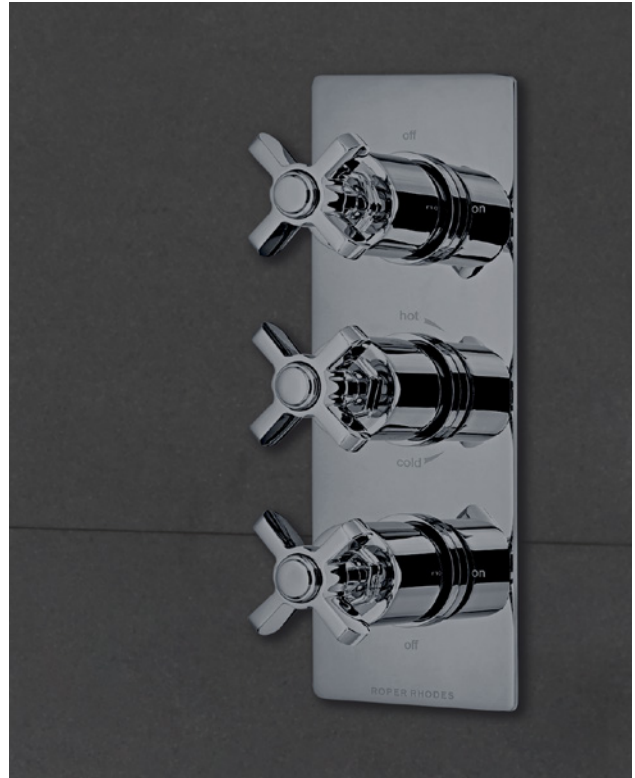

Chrome SVSET53 **£695**

Henley dual function shower system with riser kit & overhead shower

- Separate flow and temperature controls
- 200mm overhead shower
- 70mm single function shower handset
- Anti-Scald thermostatic control for safe showering
- 620mm long riser rail
- Includes easy fix brass shower arm and elbow
- Min pressure 0.5bar

Chrome SVSET52 **£875**

Henley triple function shower system with riser kit, overhead shower & smartflow bath filler

- Separate flow and temperature controls
- 200mm overhead shower
- 70mm single function shower handset
- Anti-Scald thermostatic control for safe showering
- 620mm long riser rail
- Includes easy fix brass shower arm and elbow
- Traditional Smartflow bath overflow filler
- Min pressure 1.0bar

Chrome SVSET146 **£1,130**

WESSEX TAPS & SHOWERS

Our Wessex collection is a great halfway point between the modern and classic. Sleek and contemporary style paired with familiar four spoke handles makes Wessex the perfect choice if you'd like a nod of the traditional that still feels current and new. Available in concealed or exposed valve options, domed or flat shower heads, plus a range of handle configurations, Wessex offers you the flexibility to mix and match modern and classical elements as you please.