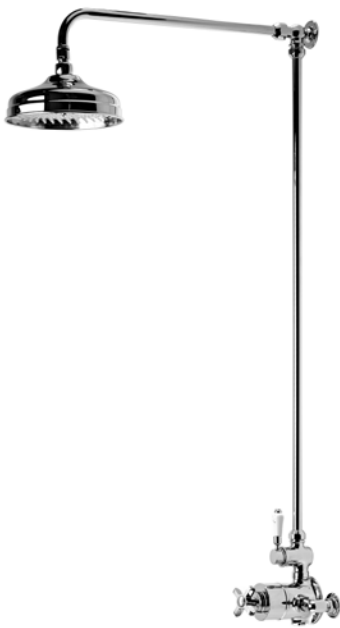

Wessex single function shower system with overhead shower

- Separate flow and temperature controls
- 200mm overhead shower
- Anti-Scald thermostatic control for safe showering
- Riser rail and shower arm can be cut to length to suit installation
- Includes 15mm compression fixing kit
- Min pressure 0.2bar

Chrome SVSET66 £875