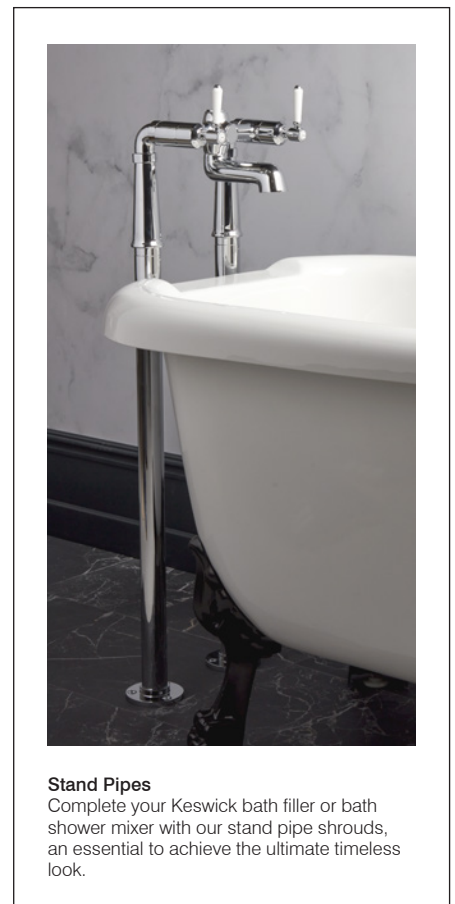

Bath Shower Mixer & Handset

237(w) x 375(h) x 213mm(d)

Chrome T324202 **£530.00**

Stand Pipes

87(w) x 680mm(h)

Chrome T262102 **£510**

Stand Pipes

Complete your Keswick bath filler or bath shower mixer with our stand pipe shrouds, an essential to achieve the ultimate timeless look.