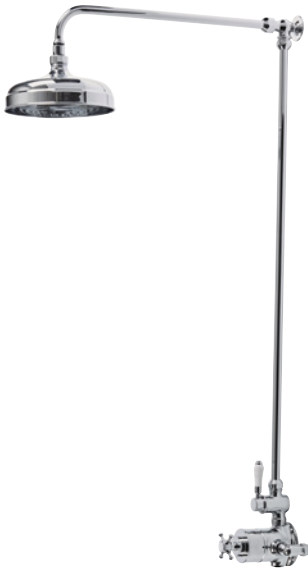

Cranborne single function shower system with overhead shower

- Separate flow and temperature controls
- 200mm overhead shower
- Anti-Scald thermostatic control for safe showering
- Riser rail and shower arm can be cut to length to suit installation
- Includes 15mm compression fixing kit
- Min pressure 0.2bar

Chrome SVSET125 £875