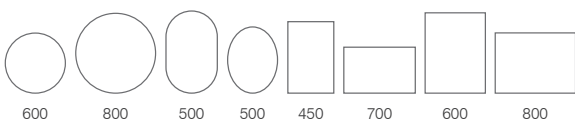

500

500

600

800

THEESIS MIRROR FEATURES

- Non-illuminated mirror with black or brushed brass trim
- Rectangular versions can be mounted landscape & portrait

Thesis Mirrors

600 Circular Ø600 x 38mm - Black	TNM60C	£130
800 Circular Ø800 x 38mm - Black	TNM80C	£185
Pill 500 x 800 x 38mm - Black	TNM50P	£185
Oval 500 x 700 x 38mm - Black	TNM50V	£176
450 x 700 x 38mm - Black	TNM045	£140
600 x 800 x 38mm - Black	TNM060	£176
600 Circular Ø600 x 38mm - Brushed Brass	TNM60C-BR	£150
800 Circular Ø800 x 38mm - Brushed Brass	TNM80C-BR	£219
Oval 500 x 700 x 38mm - Brushed Brass	TNM50V-BR	£196