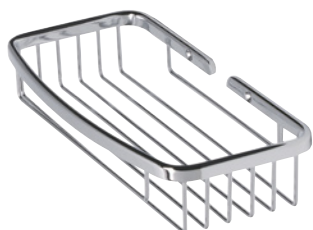

02

MADISON

Sleek and simple, Madison combines effortless style with practical storage, right where you need it most.

01

02

03

05

04

06

Madison Basketware

01	Double Bottle Basket	245(w) x 260(h) x 115mm(d)	WB90.02	£156
02	Small Soap Basket	130(w) x 30(h) x 100mm(d)	WB10.02	£41.20
03	Large Bottle Basket	245(w) x 45(h) x 120mm(d)	WB80.02	£68.30
04	Large Corner Basket	210(w) x 50(h) x 180mm(d)	WB40.02	£68.30
05	Double Corner Basket	210(w) x 360(h) x 180mm(d)	WB50.02	£181.50
06	Shower Caddy	245(w) x 725(h) x 120mm(d)	WB70.02	£235.50