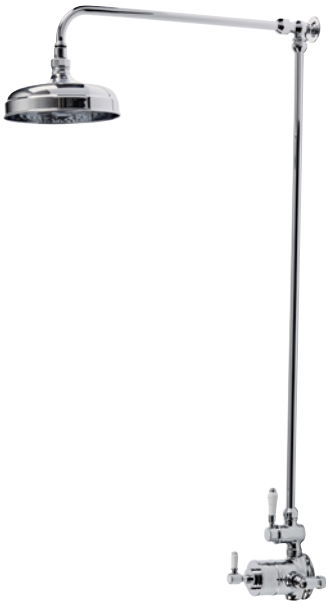

Bath Shower Mixer & Handset

237(w) x 375(h) x 213mm(d)

Chrome T324202 **£530.00**

Stand Pipes

87(w) x 680mm(h)

Chrome T262102 **£510**

Stand Pipes

Complete your Keswick bath filler or bath shower mixer with our stand pipe shrouds, an essential to achieve the ultimate timeless look.

Chrome SVSET130 **£875**

Keswick dual function shower system with rigid riser kit & overhead shower

- Separate flow and temperature controls
- 200mm overhead shower
- 70mm single function shower handset
- Anti-Scald thermostatic control for safe showering
- Riser rail and shower arm can be cut to length to suit installation
- Includes 15mm compression fixing kit
- Min pressure 0.5bar