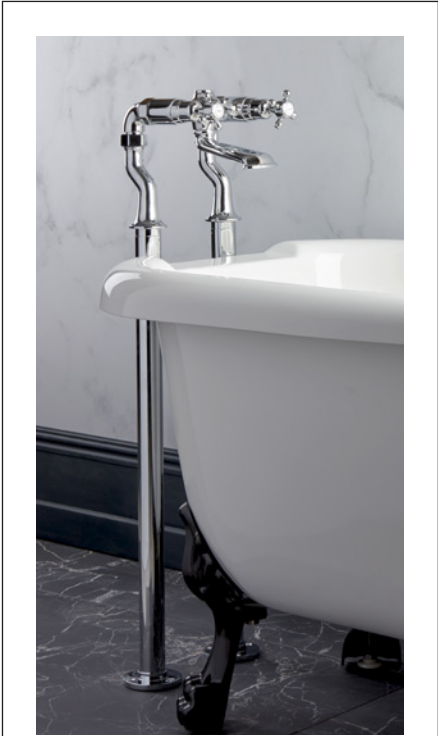

Stand Pipes

Complete your Henley bath filler or bath shower mixer with our stand pipe shrouds, an essential to achieve the ultimate timeless look.