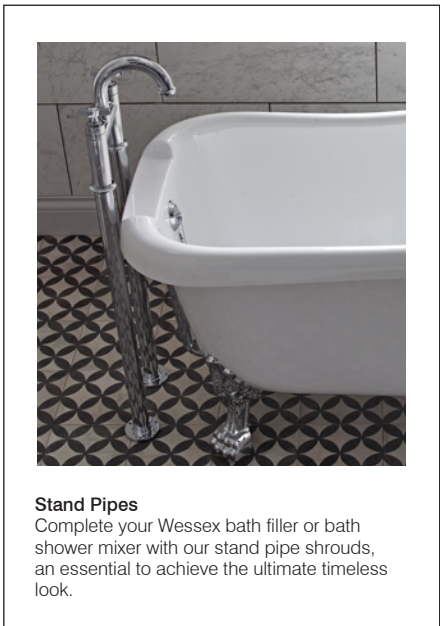

Stand Pipes
87(w) x 680mm(h)
Chrome T262102 **£510**