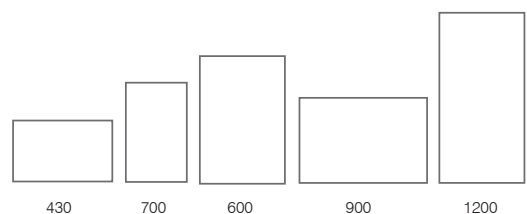

Traditional Mirrors

430 x 700 x 30mm	WMB2022	£261
600 x 900 x 30mm	WMB2020	£323
1200 x 600 x 30mm	WMB2023	£448