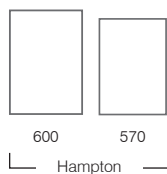

570
Widcombe

600
570
Hampton