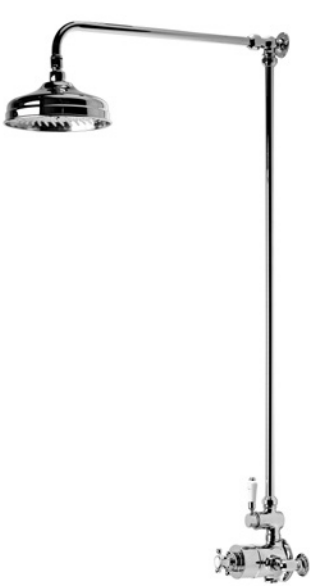

Stand Pipes

87(w) x 680mm(h)

Chrome T262102 **£510**

Stand Pipes

Complete your Henley bath filler or bath shower mixer with our stand pipe shrouds, an essential to achieve the ultimate timeless look.

Henley single function shower system with overhead shower