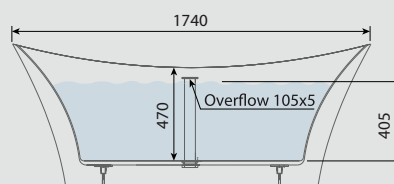

Technical Information