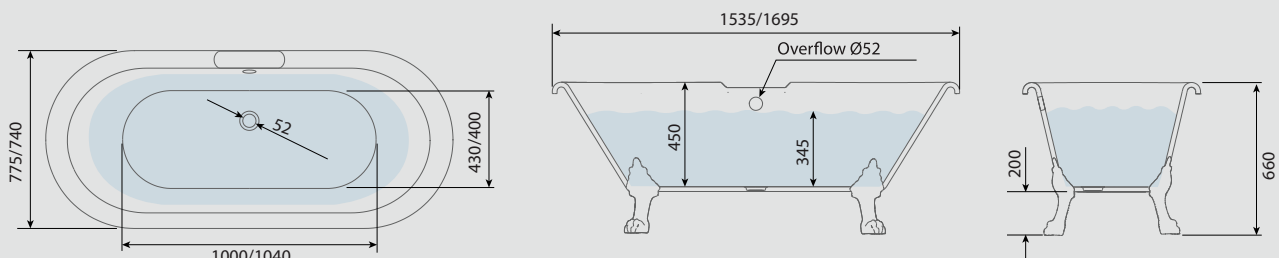

Technical Information

All bathtubs are supplied with undrilled tap decks

All Roper Rhodes bathtubs are supplied in a white gloss outer surface. If you wish to paint your bath, please use suitable acrylic primers and paint. If in doubt, seek advice from the paint manufacturer.

To complete the look of your bathtub you will need to choose the following accessories