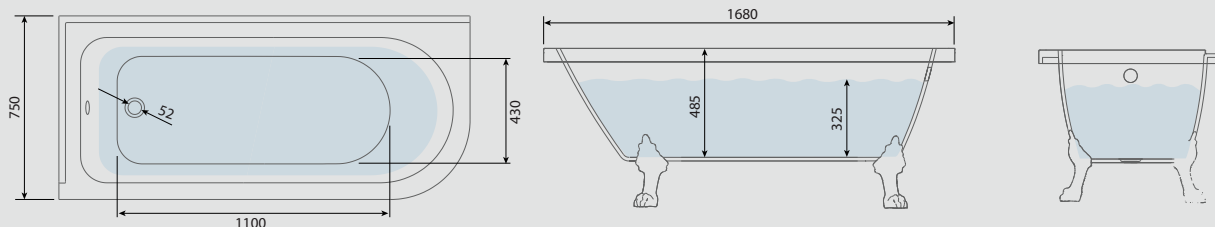

Technical Information

All bathtubs are supplied with undrilled tap decks

All Roper Rhodes bathtubs are supplied in a white gloss outer surface. If you wish to paint your bath, please use suitable acrylic primers and paint. If in doubt, seek advice from the paint manufacturer.

To complete the look of your bathtub you will need to choose the following accessories