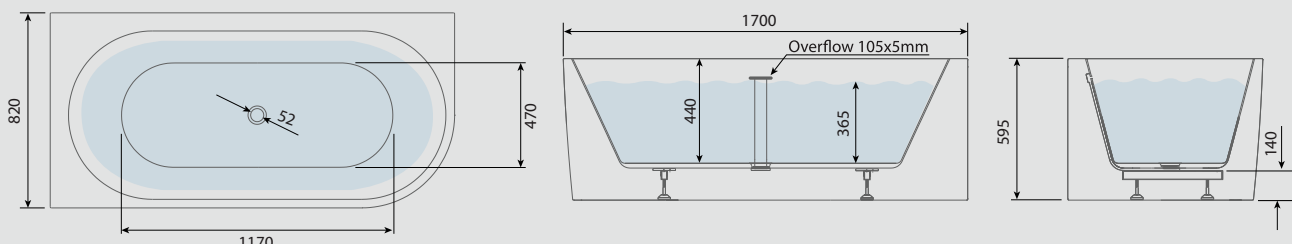

Technical Information

All bathtubs are supplied with undrilled tap decks

To complete the look of your bathtub you will need to choose a click waste