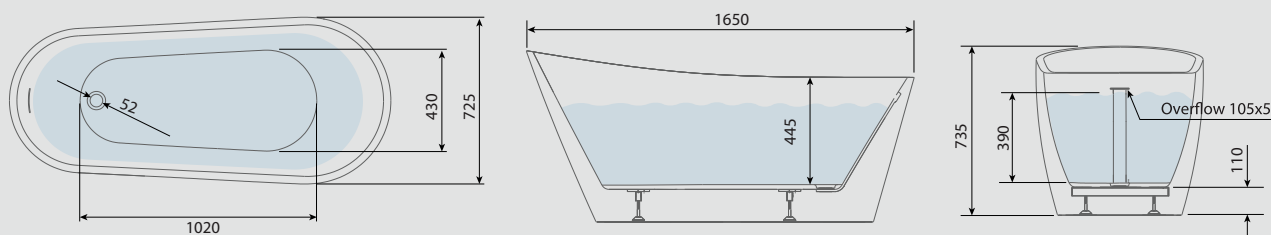

Features:

- Integrated Overflow Channel
- Adjustable Height Levelling Feet
- Single Ended

Compatible Tap Types:

- Freestanding Bath Shower Mixer
- Freestanding Bath Filler
- Wall Mounted Bath Filler

Paradigm Single Slipper Bathtub

Acrylic

1650 x 725 x 735mm

BAC107

£1,550.00

Paired here with the Storm Nova freestanding bath shower mixer see page 55 for further details.

Technical Information

To complete the look of your bathtub you will need to choose a click waste

Bathtub Click Waste

Available in three finishes

Chrome	BAA106	£45.00
Black	BAA105	£65.00
Brushed Brass	BAA107	£90.00

Choose your waste see p26 for full details

Double Slipper Bathtub
PARADIGM

Overall Size(mm)
1740(l) x 760(w) x 710(h)