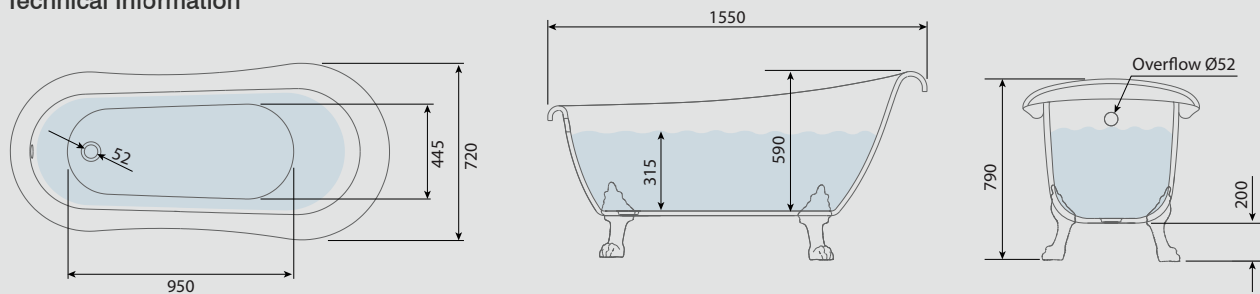

Technical Information

All Roper Rhodes bathtubs are supplied in a white gloss outer surface. If you wish to paint your bath, please use suitable acrylic primers and paint. If in doubt, seek advice from the paint manufacturer.

To complete the look of your bathtub you will need to choose the following accessories