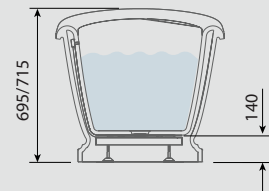

Technical Information