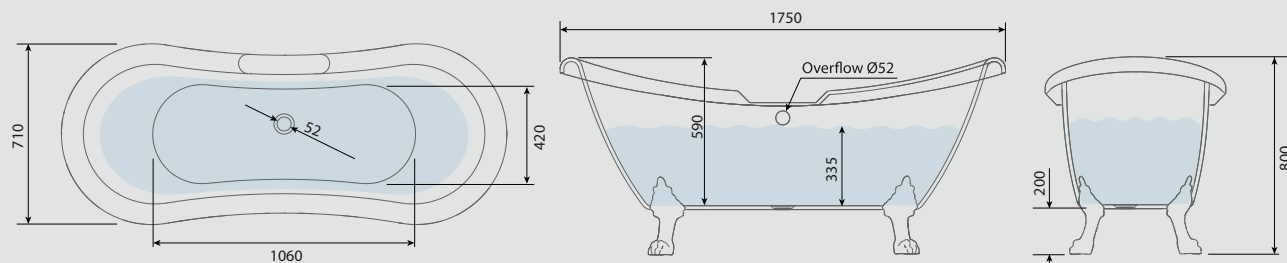

Technical Information

All bathtubs are supplied with undrilled tap decks

All Roper Rhodes bathtubs are supplied in a white gloss outer surface. If you wish to paint your bath, please use suitable acrylic primers and paint. If in doubt, seek advice from the paint manufacturer.

To complete the look of your bathtub you will need to choose the following accessories