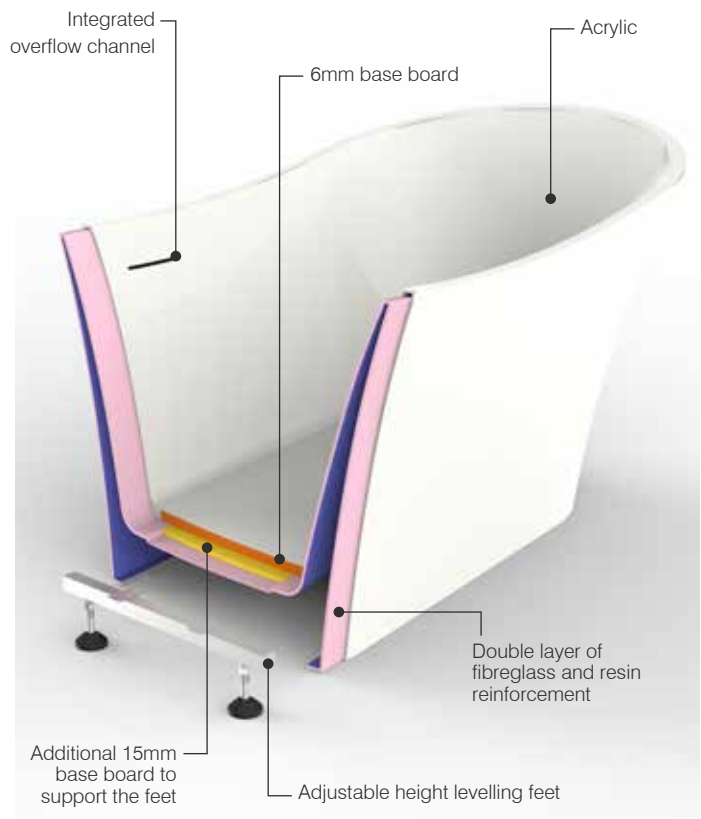

Roper Rhodes Bathtubs

CONTEMPORARY

Roper Rhodes Bathtubs

TRADITIONAL

Behind The Design

BATHTUB MATERIALS

At Roper Rhodes, all of our products are precisely designed and expertly manufactured, using only the highest quality materials. Individually constructed, each bath is evaluated for material quality, structure and shape, consistency of finish and insulating properties. The integrity of our manufacturing process extends to our components and accessories, ensuring every aspect of your bath meets the highest possible standards.

'Our luxurious acrylic bath tubs have a beautifully smooth surface finish with excellent colour consistency'

A Closer Look

All Roper Rhodes baths are built with a dual skinned acrylic body and reinforced with multiple layers of resin fibre to provide superior strength and heat retention.