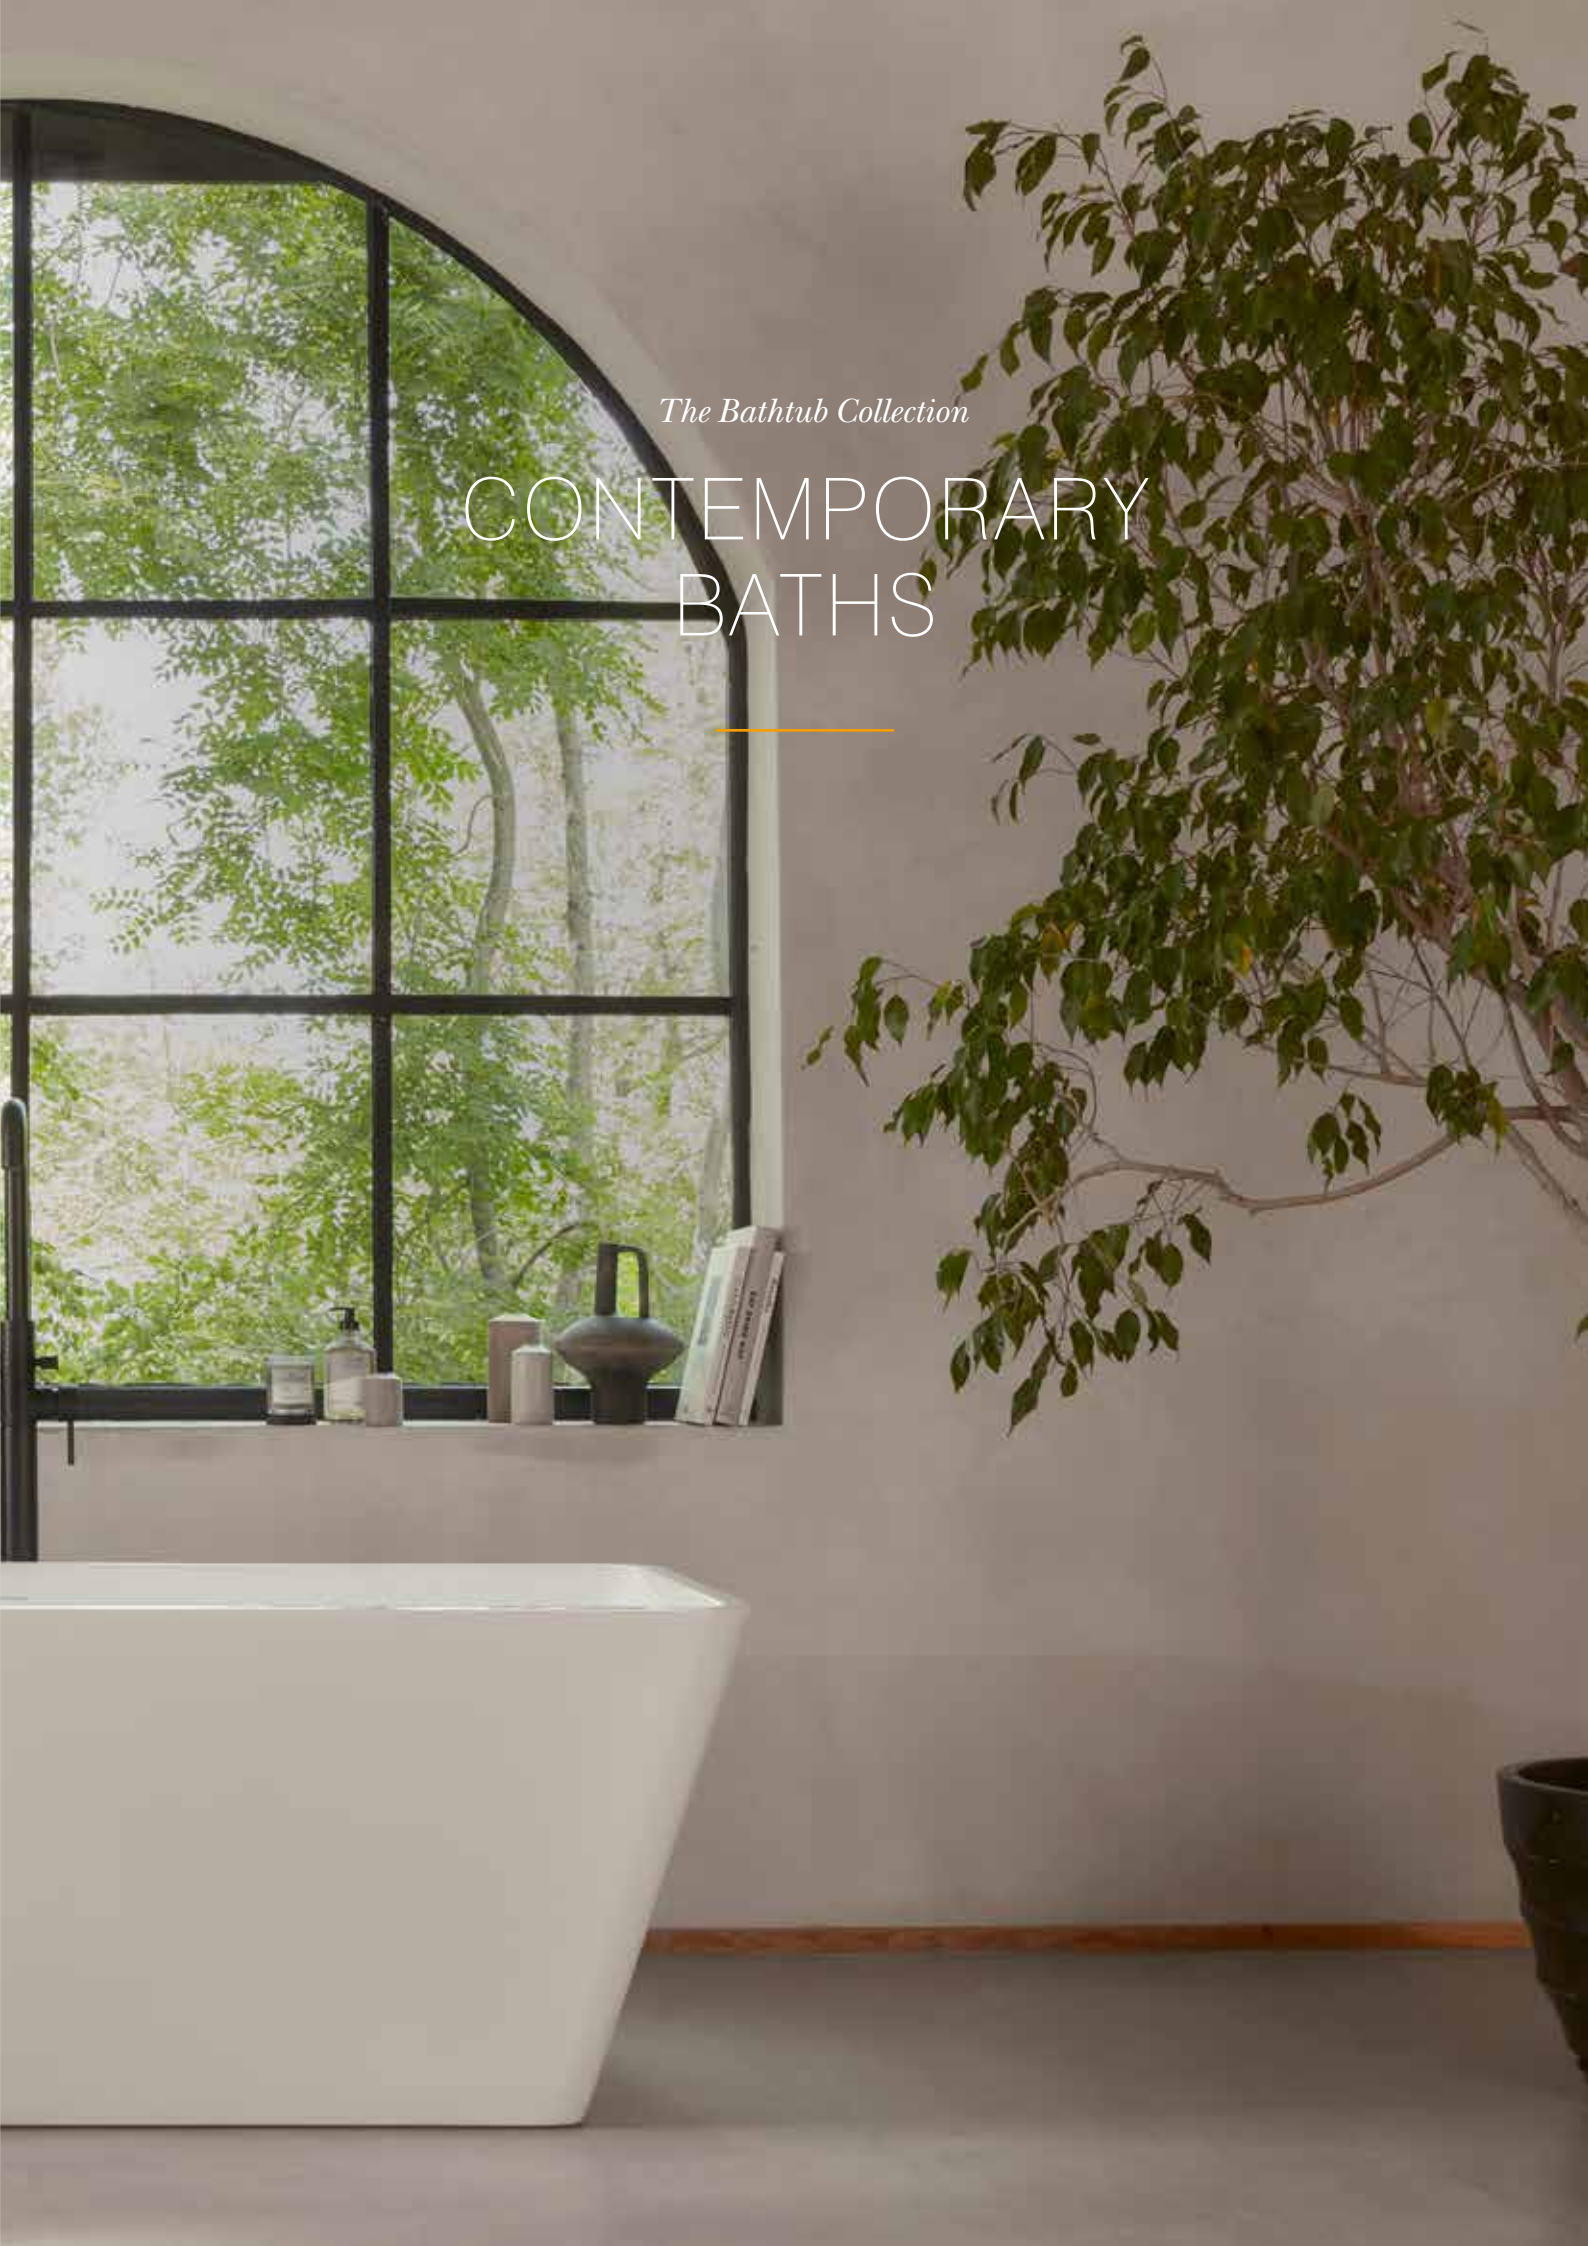

The Bathtub Collection

CONTEMPORARY BATHS