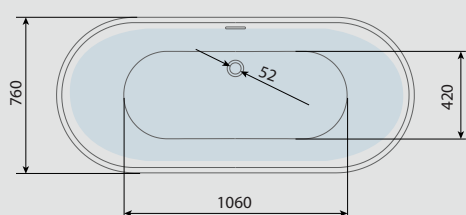

Technical Information