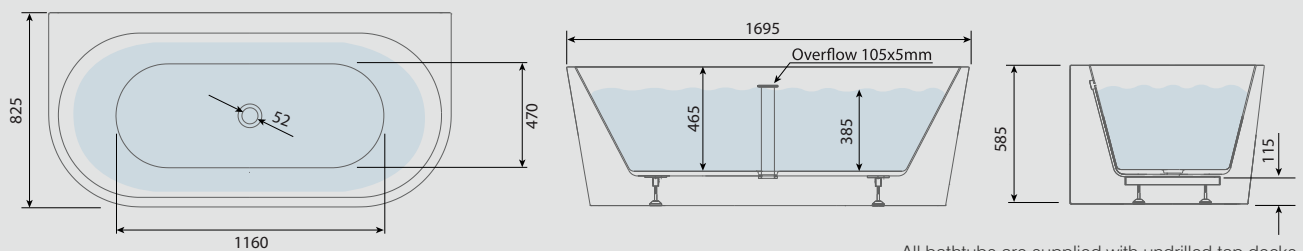

Features:

- Integrated Overflow Channel
- Back To Wall Fitted Style
- Adjustable Height Levelling Feet
- Double Ended

Compatible Tap Types:

- Freestanding Bath Shower Mixer
- Deck Mounted Bath Filler
- Wall Mounted Bath Filler

Note Back To Wall Bathtub

Acrylic

1700 x 820 x 585mm

BAF103

£1,595.00

Paired here with the Storm Nova freestanding bath shower mixer see page 55 for further details.

Technical Information

All bathtubs are supplied with undrilled tap decks