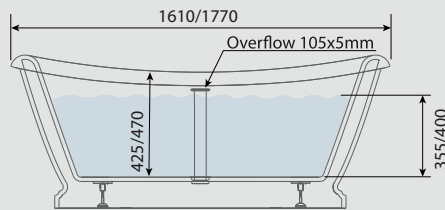

Technical Information