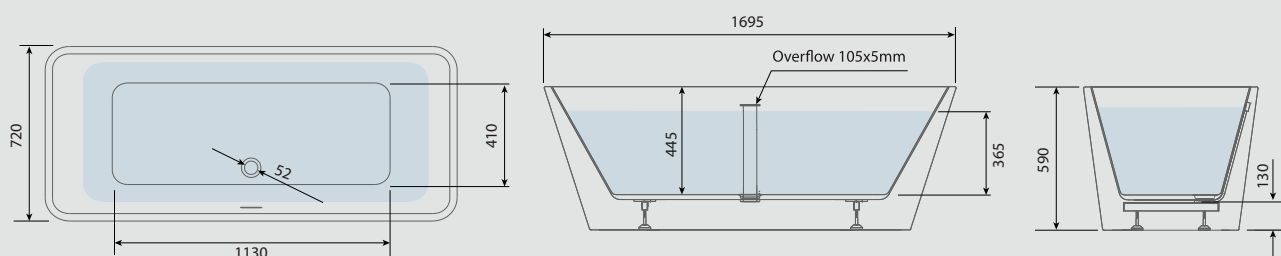

Technical Information