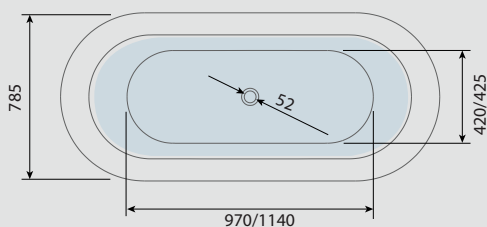

Technical Information