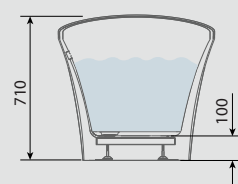

Technical Information