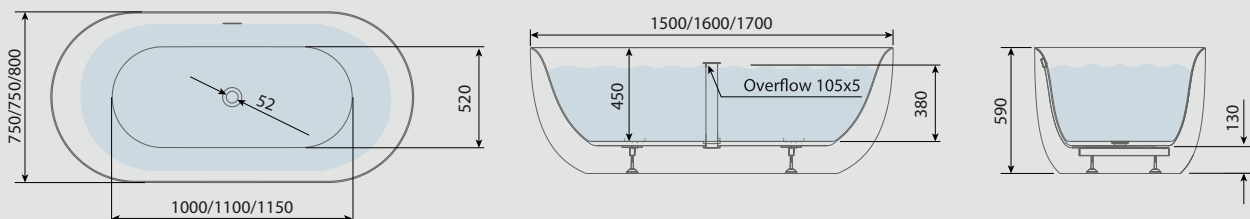

Technical Information