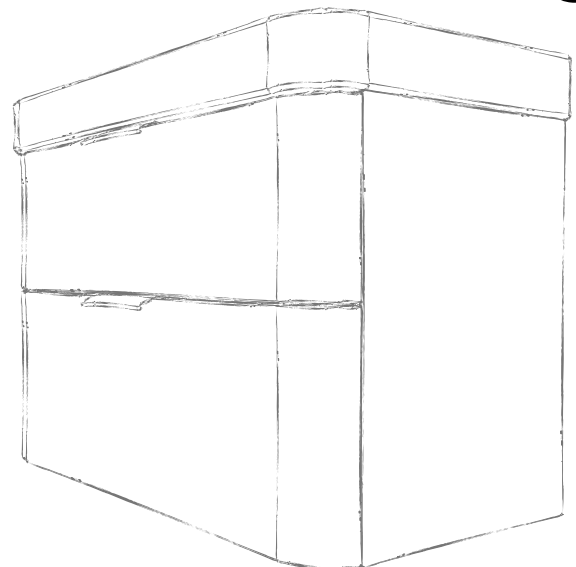

Define your unique System bathroom

IN FIVE SIMPLE STEPS

Our System range offers complete flexibility. You can tailor your choice to fit your needs exactly. Choose your unit size, create a style statement by selecting from different basin options, an array of on trend finishes & coordinating handles. Complete your System bathroom with a choice of optional extras. For further inspiration for potential bathroom layouts, designs and configurations see pages 72-81

THE PERFECT UNIT SIZE

Firstly assess your bathroom space and choose the basin unit size to best suit. There are wall mounted options in 500, 600 or 800 widths, with two soft close drawers providing practical, accessible under-basin storage. There is also a compact cloakroom unit option.

YOUR FINISH OPTIONS

A choice of six contemporary finishes for System means that you can match or contrast to anything in your bathroom design. The colour palette has been chosen to give a full spectrum of on-trend neutral painted colours in matt and glossy options.

02