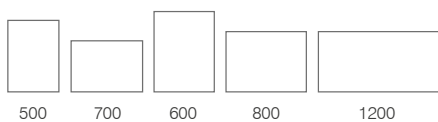

Leap Mirrors	Code	W x H x Dmm	RRP
500/700	LE70ALU	500 x 700 x 55	£450.00
600/800	LE80ALU	600 x 800 x 55	£500.00
1200	LE120ALU	1200 x 600 x 55	£575.00