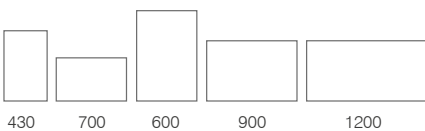

Timeless styling

TRADITIONAL

- Heated demister pad prevents mirror steaming up
- IP44 rated

Traditional Mirrors	Code	W x H x Dmm	RRP
430/700	WMB2022	430 x 700 x 30	£261.00
600/900	WMB2020	600 x 900 x 30	£323.00
1200	WMB2023	1200 x 600 x 30	£448.00