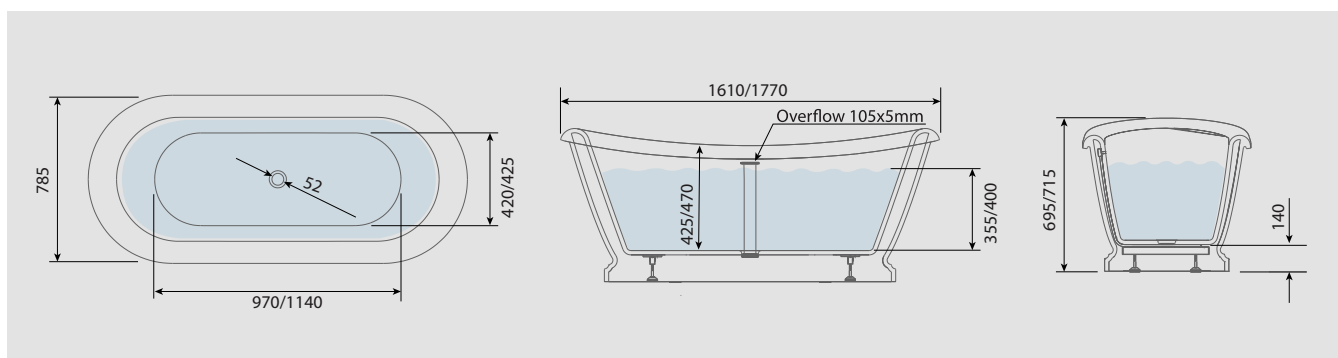

Don't forget to complete your bathtub by choosing your click waste, see page 140