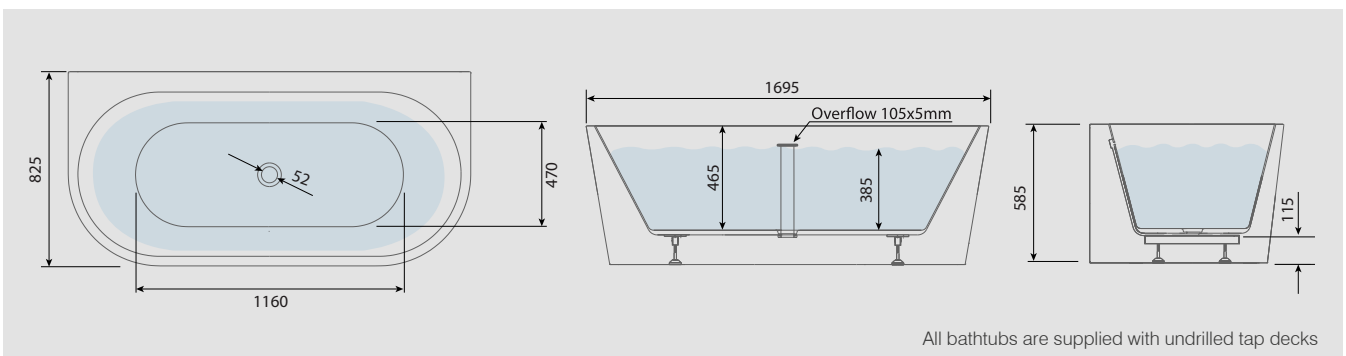

Capacity

270L

Finish

Gloss White

Features:

- Integrated Overflow Channel
- Back To Wall Fitted Style
- Adjustable Height Levelling Feet
- Double Ended

Compatible Tap Types:

- Freestanding Bath Shower Mixer
- Deck Mounted Bath Filler
- Wall Mounted Bath Filler