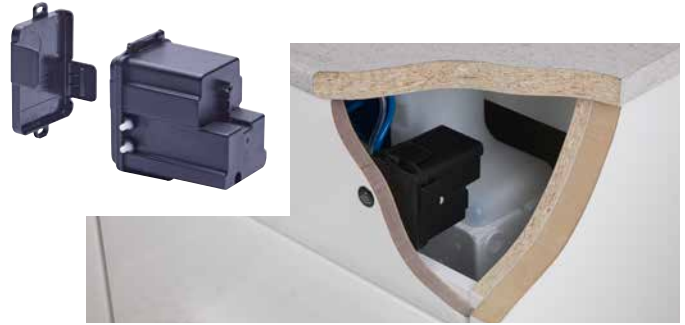

Concealed Cistern

FLUSHING SOLUTIONS