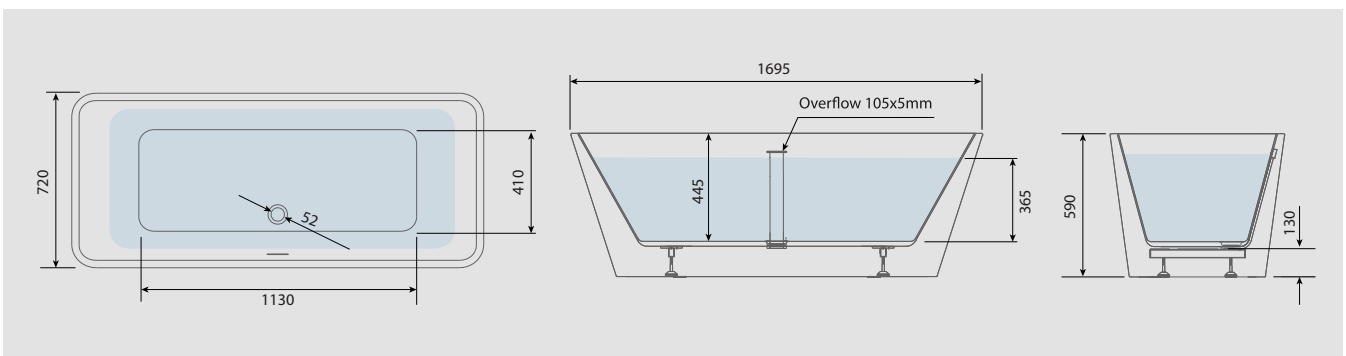

Features:

- Integrated Overflow Channel
- Adjustable Height Levelling Feet

Compatible Tap Types:

- Freestanding Bath Shower Mixer
- Freestanding Bath Filler
- Wall Mounted Bath Filler

Don't forget to complete your bathtub by choosing your click waste, see page 140