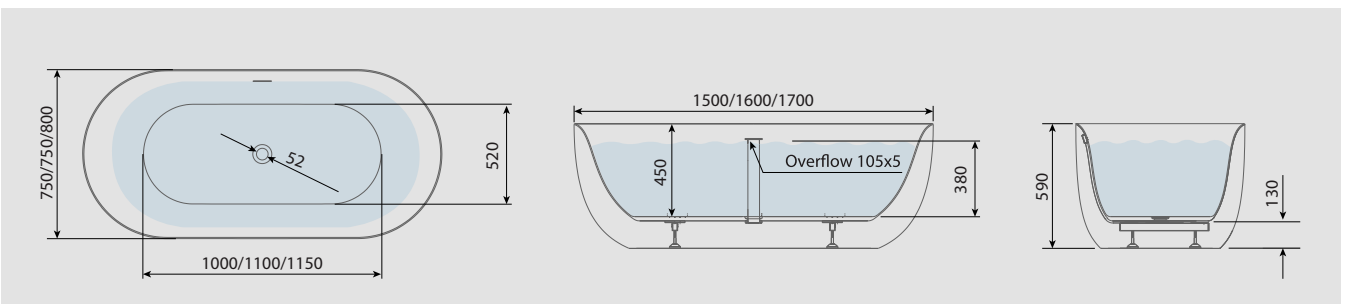

Features:

- Integrated Overflow Channel
- Adjustable Height Levelling Feet
- Space Saving - 1500mm
- Double Ended

Compatible Tap Types:

- Freestanding Bath Shower Mixer
- Freestanding Bath Filler
- Wall Mounted Bath Filler