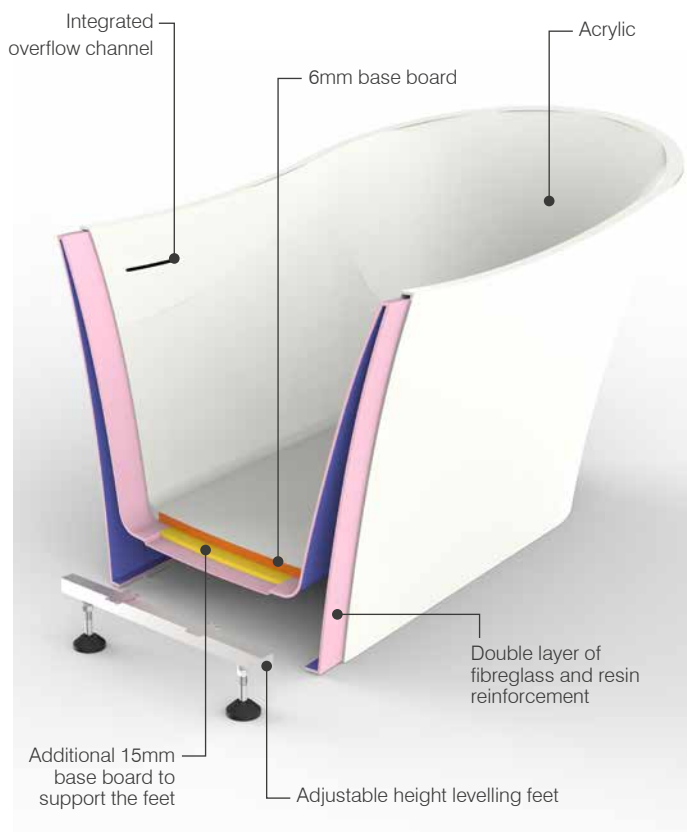

A CLOSER LOOK

All Roper Rhodes baths are built with a dual skinned acrylic body and reinforced with multiple layers of resin fibre to provide superior strength and heat retention.

BATHTUB MATERIALS

Our acrylic tubs offer several additional benefits. The double layer of acrylic and the middle reinforcement layer provide better insulation, ensuring water stays warm for longer. More robust and long-lasting, dual layered baths are resistant to flexing and deforming under pressure. A smoother, glossier finish allows for ease of cleaning, while a deeper pigment and improved colour consistency prevent discolouration over time.