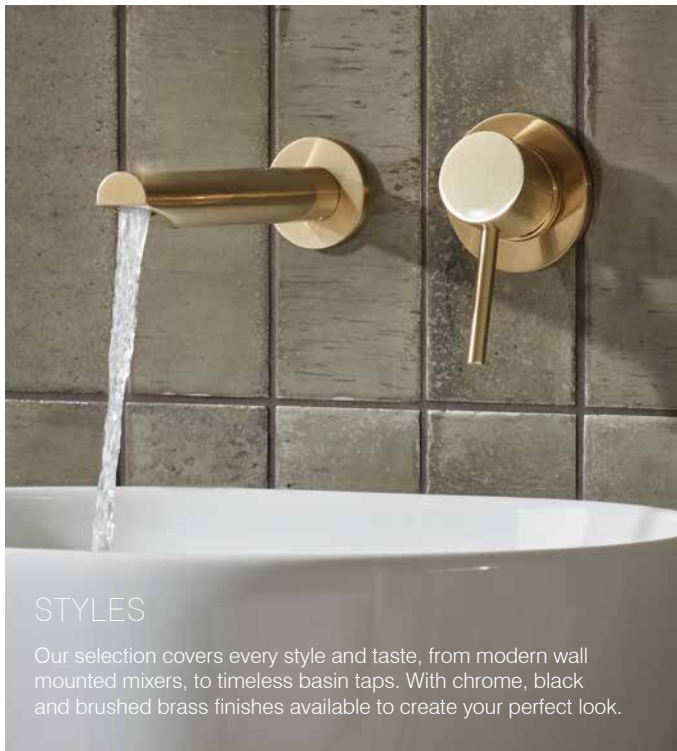

TAPS & SHOWERS

Explore our tap & shower

COLLECITON

As specialists in what they do, our product designers are constantly looking for new ways to improve the showering experience. With an extensive range of contemporary designs and functions, we've developed a simple guide to help you choose the right one and get the most of your shower.

When it comes to taps, our wide range of styles mean you'll always find one to suit your taste. Why not take your design one step further and opt for coordinating taps and showers?

Discover

ROPER RHODES TAPS

Explore our expansive collection of taps and find the perfect finishing touch for your bathroom. We've struck the perfect balance between design and functionality to create a range of taps that not only look great but perform brilliantly too. There is something to suit any bathroom style, from sleekly contemporary to charmingly traditional.