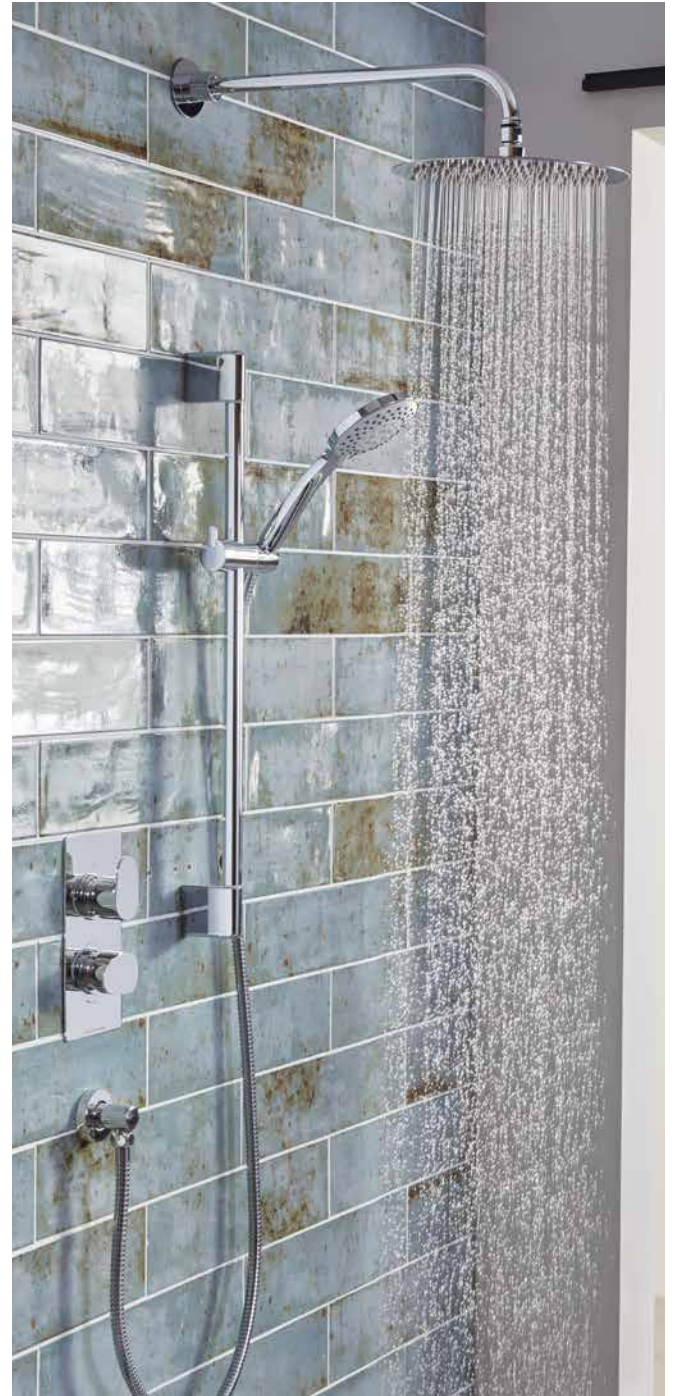

COORDINATING SHOWERS

Pair the Clear taps with a coordinating Clear shower system for a seamless design in your bathroom. See page 232 for the complete range of Clear showers.