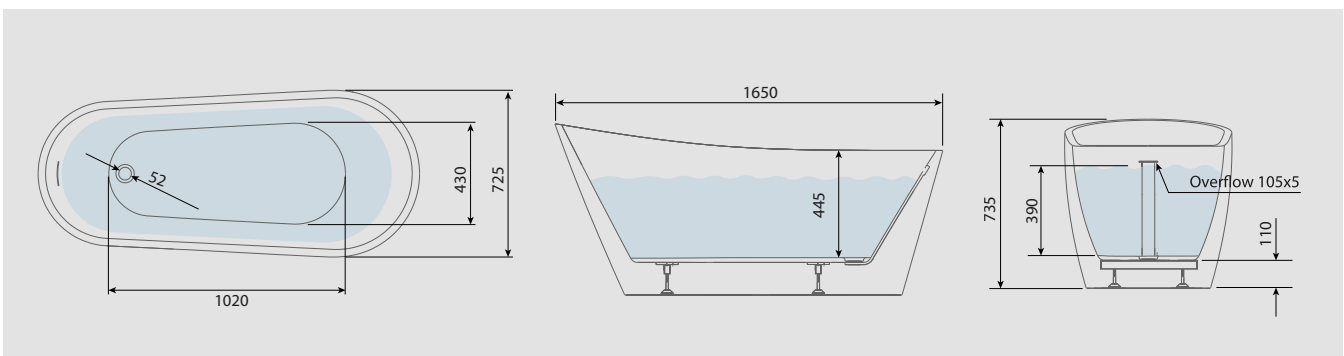

250L

Finish

Gloss White

Features:

- Integrated Overflow Channel
- Adjustable Height Levelling Feet
- Single Ended

Compatible Tap Types:

- Freestanding Bath Shower Mixer
- Freestanding Bath Filler
- Wall Mounted Bath Filler