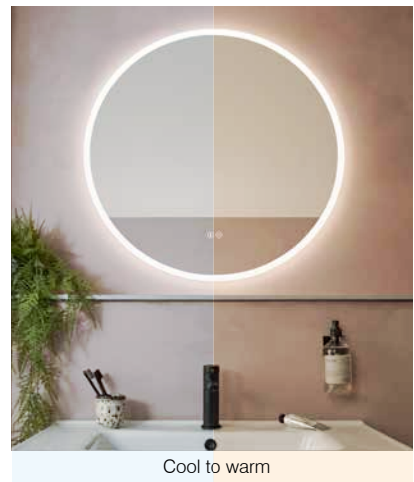

PLAY MUSIC IN YOUR BATHROOM
Bluetooth® Wireless Technology

Play Mirrors	Code	W x H x Dmm	RRP
ø600	PYM60C	ø600 x 31	£426.00
ø800	PYM80C	ø800 x 31	£515.00
500/700	PYM050	500 x 700 x 31	£426.00

Distinctly modern design