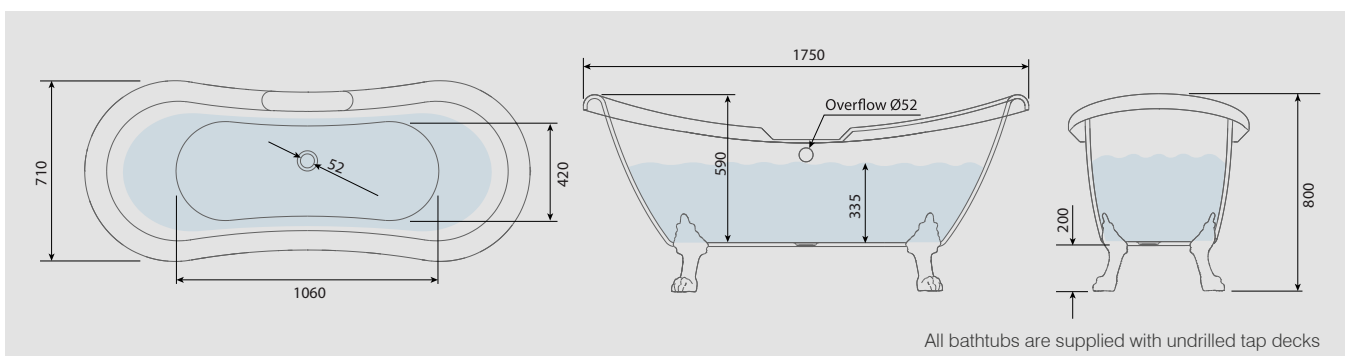

Don't forget to complete your bathtub by choosing your traditional bathtub accessories, see page 146

WIDCOMBE

Double Ended Roll Top Bathtub

BAT101	1535 x 775 x 620mm	£875.00
BAT102	1695 x 740 x 620mm	£875.00