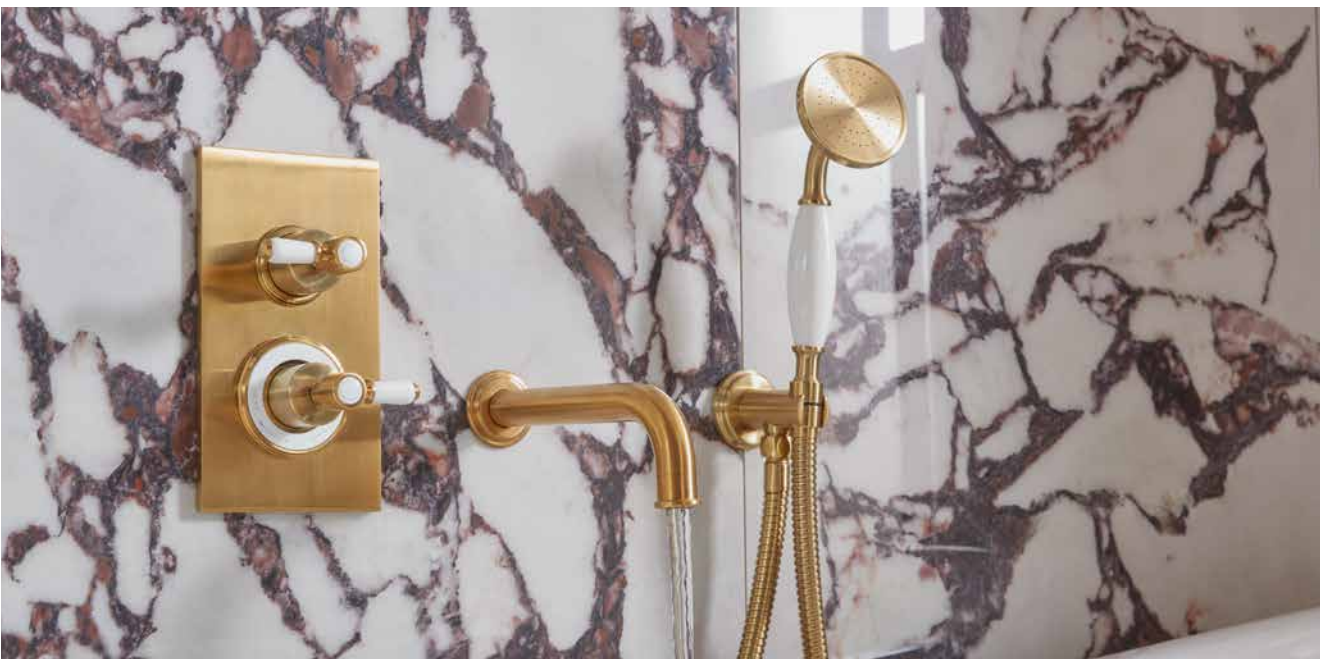

SV2207 Chrome £325.00

For use with dual function rigid riser rail
 see page 236 SVARM07

Timeless showers

CONCEALED & EXPOSED SHOWERS

Influenced by the past, informed by the present, our timeless shower collections feature classic detailing and contemporary construction. Available in single, dual and triple mixer options to lend a sophisticated finish to your bathroom or shower room. Choose from our wide selection of traditional bathroom taps for a complete and cohesive look.