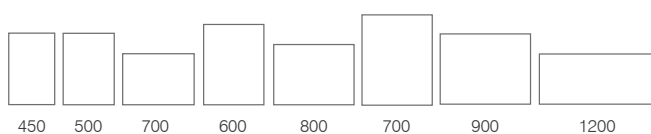

PAIR WITH
SYSTEM
FURNITURE
P68

ADJUSTABLE LIGHTING
Cool to warm

System Mirrors	Code	W x H x Dmm	RRP
450	SYS45AL	450 x 700 x 25	£482.00
500/700	SYS70AL	500 x 700 x 25	£505.00
600/800	SYS80AL	600 x 800 x 25	£540.00
700/900	SYS90AL	700 x 900 x 25	£575.00
1200	SYS120AL	1200 x 600 x 25	£705.00