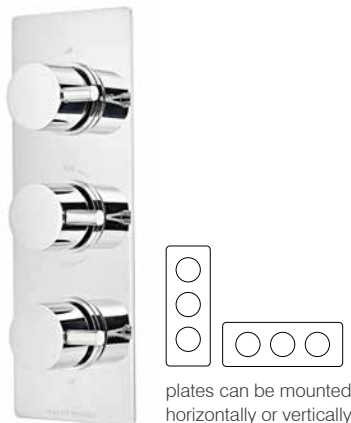

plates can be mounted horizontally or vertically