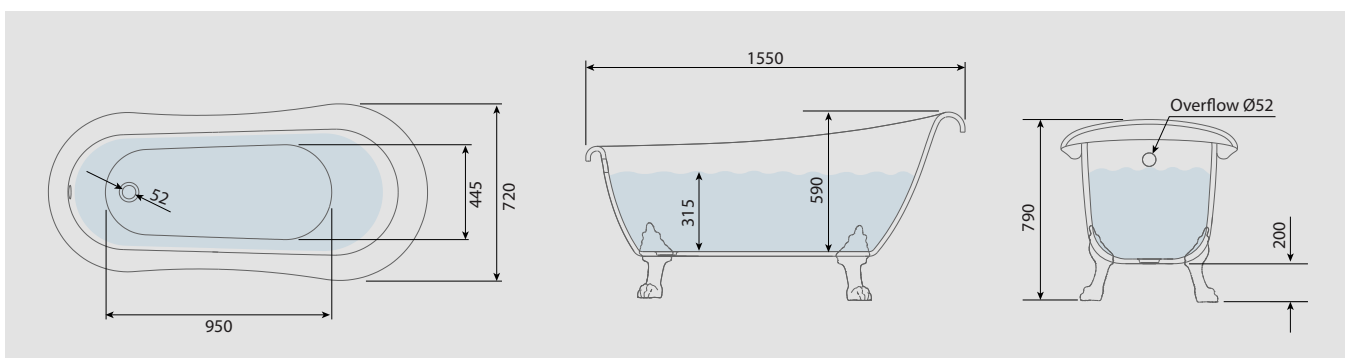

Don't forget to complete your bathtub by choosing your traditional bathtub accessories, see page 146

WIDCOMBE

Corner Shower Bathtub

BAT105	1680 x 750 x 640mm - Left	£875.00
BAT106	1680 x 750 x 640mm - Right	£875.00