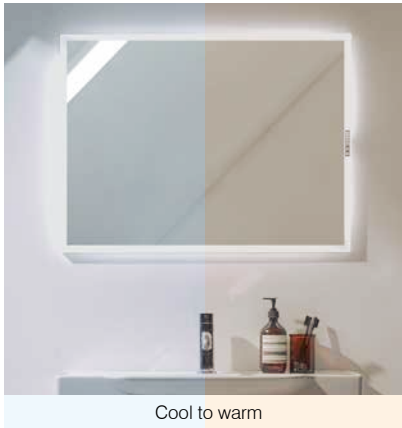

Intuitive design
ACADEMY

- Adjustable LED colour temperature & brightness
- Intuitive slide controls
- Heated demister pad prevents mirror steaming up
- Slim depth design
- IP44 rated

TOUCH CONTROLS
switch between functions,
slider controls warmth or brightness