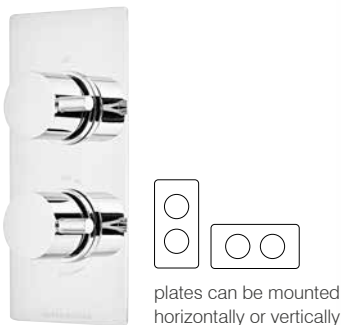

plates can be mounted horizontally or vertically