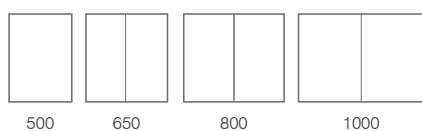

500   650   800   1000