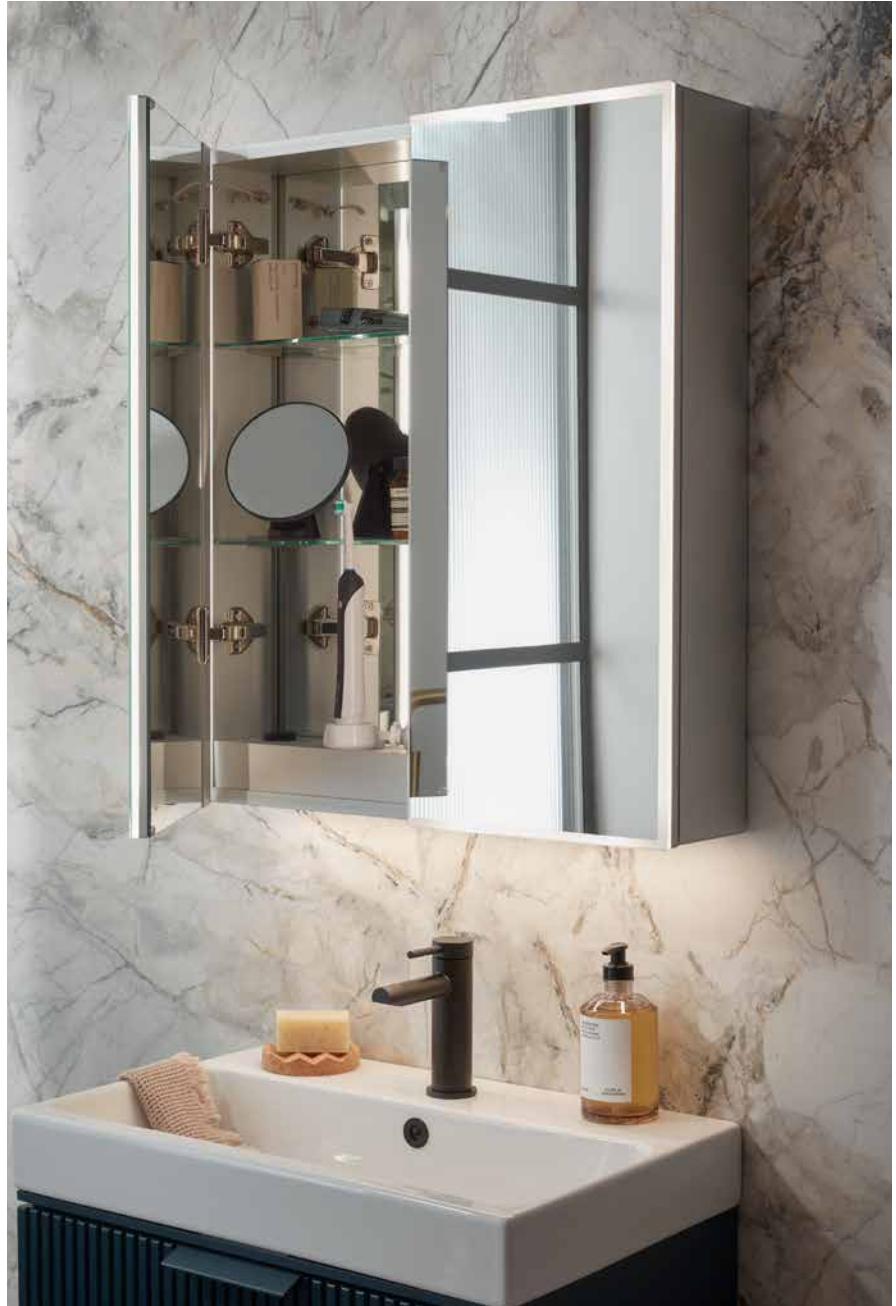

VANITY MIRROR

Novella cabinet is supplied with a handheld vanity mirror with 5x magnification. The mirror can be used handheld, clipped to shelf or freestanding.

CABINET VIDEO
Scan to see the Novella cabinet features