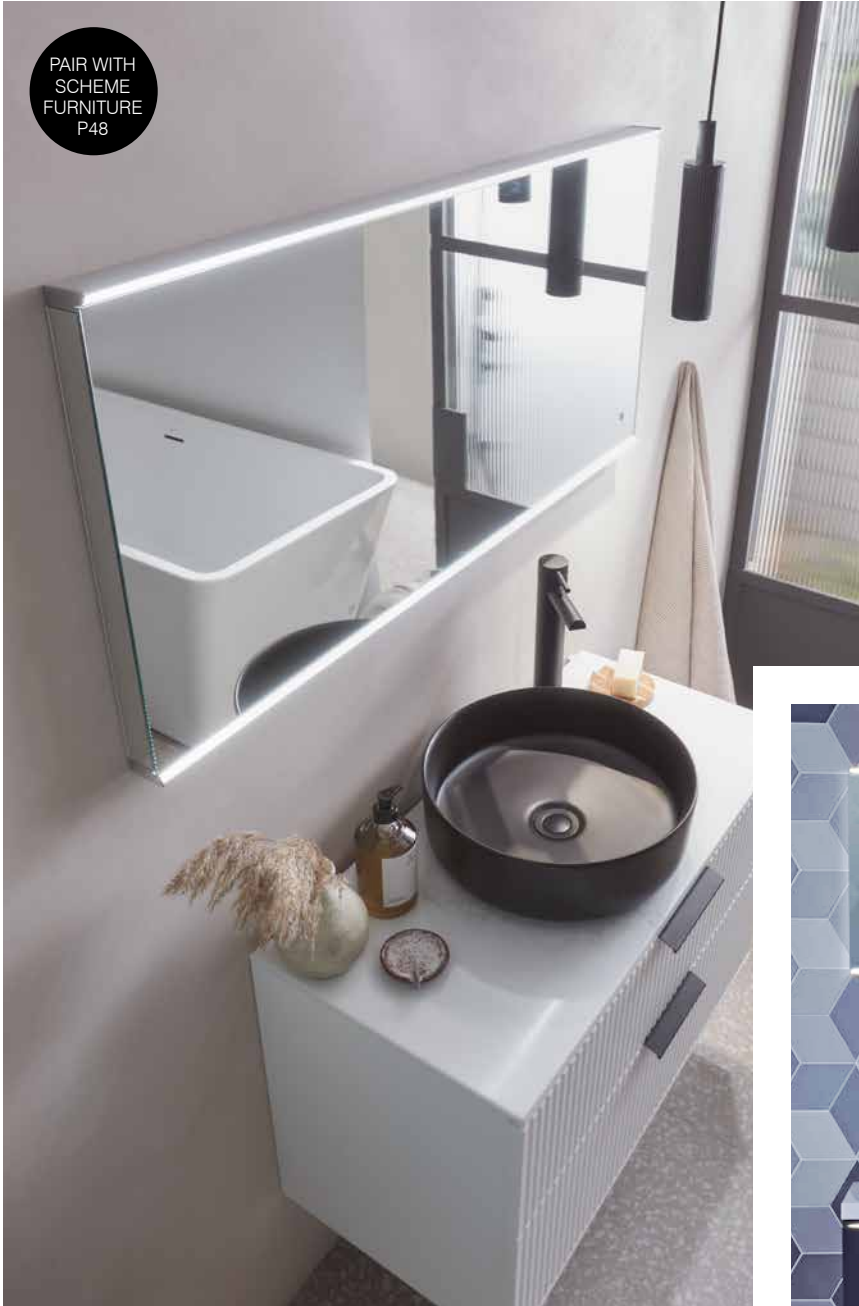

Linear lighting, angular design

SCHEME

- Infrared switch controlled by contactless hand movements
- Adjustable LED colour temperature & brightness
- Heated demister pad prevents mirror steaming up
- IP44 rated