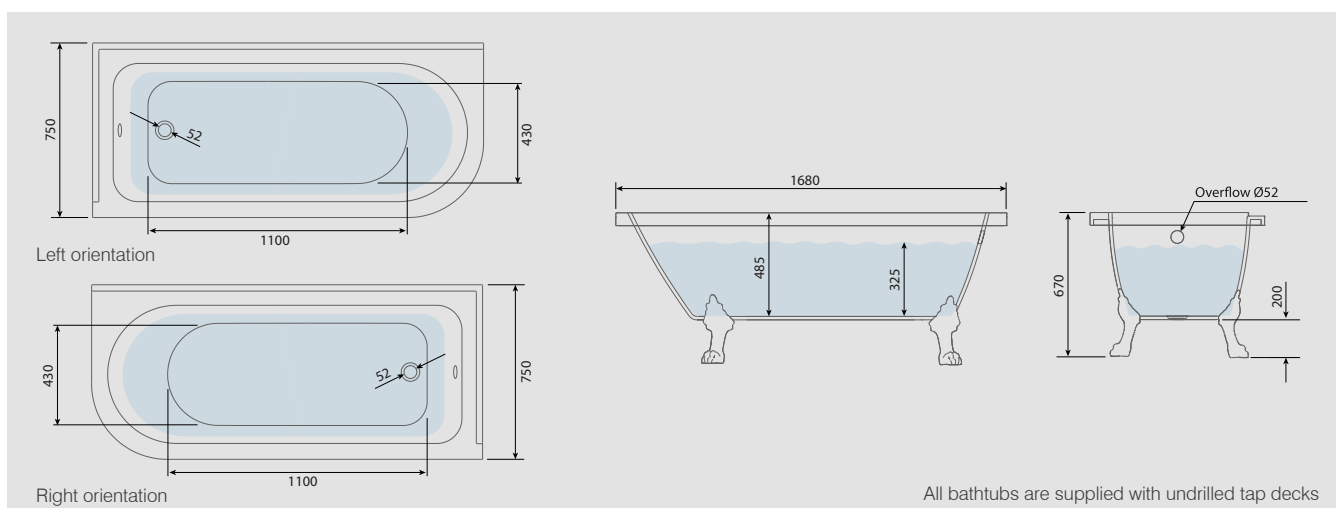

All Roper Rhodes bathtubs are supplied in a white gloss outer surface. If you wish to paint your bath, please use suitable acrylic primers and paint. If in doubt, seek advice from the paint manufacturer.