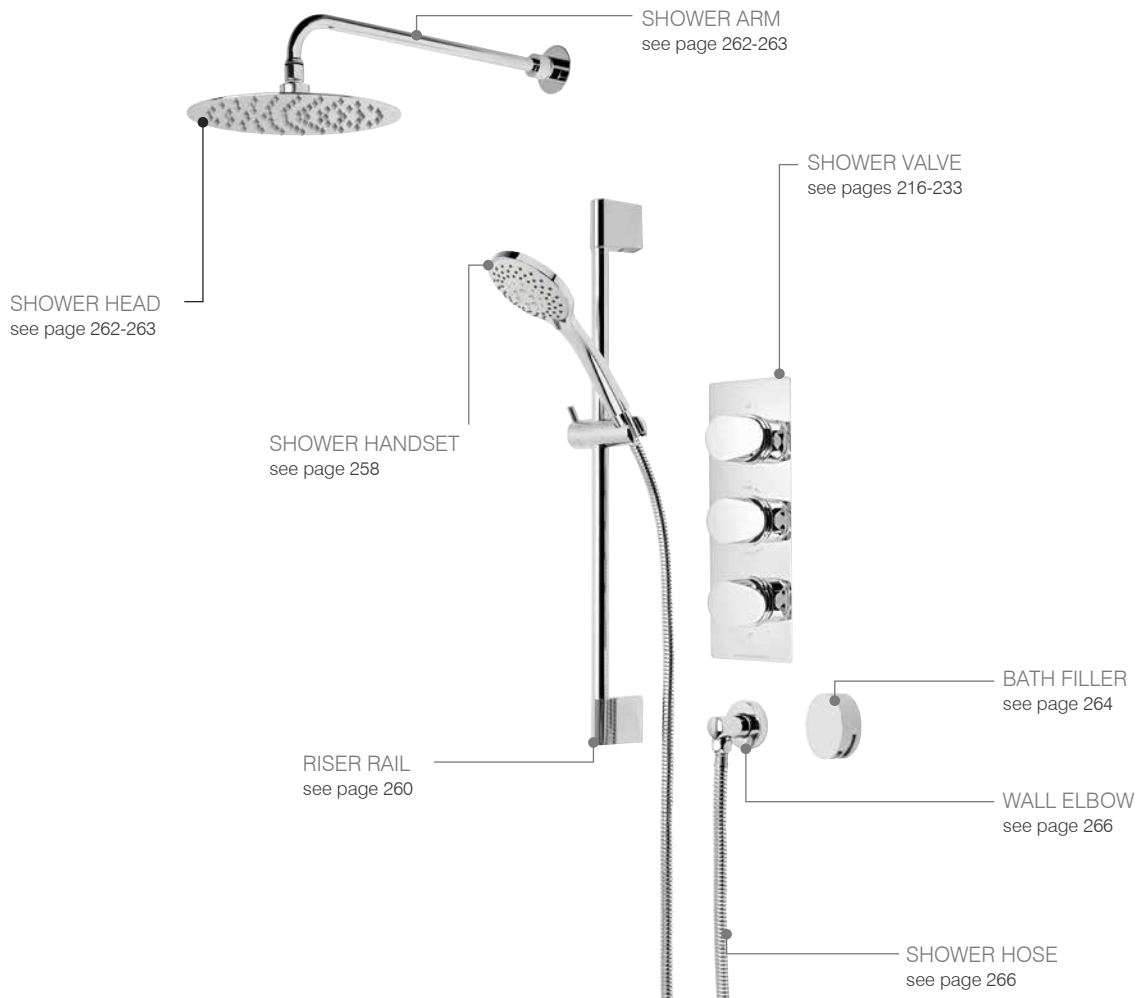

Make it unique

CREATING YOUR OWN SHOWER

CHOOSE HOW MANY FUNCTIONS YOU REQUIRE

How many functions would you like your shower to control?
Our selection of valves give the option to choose from single, dual and triple function controls, see pages 216-233