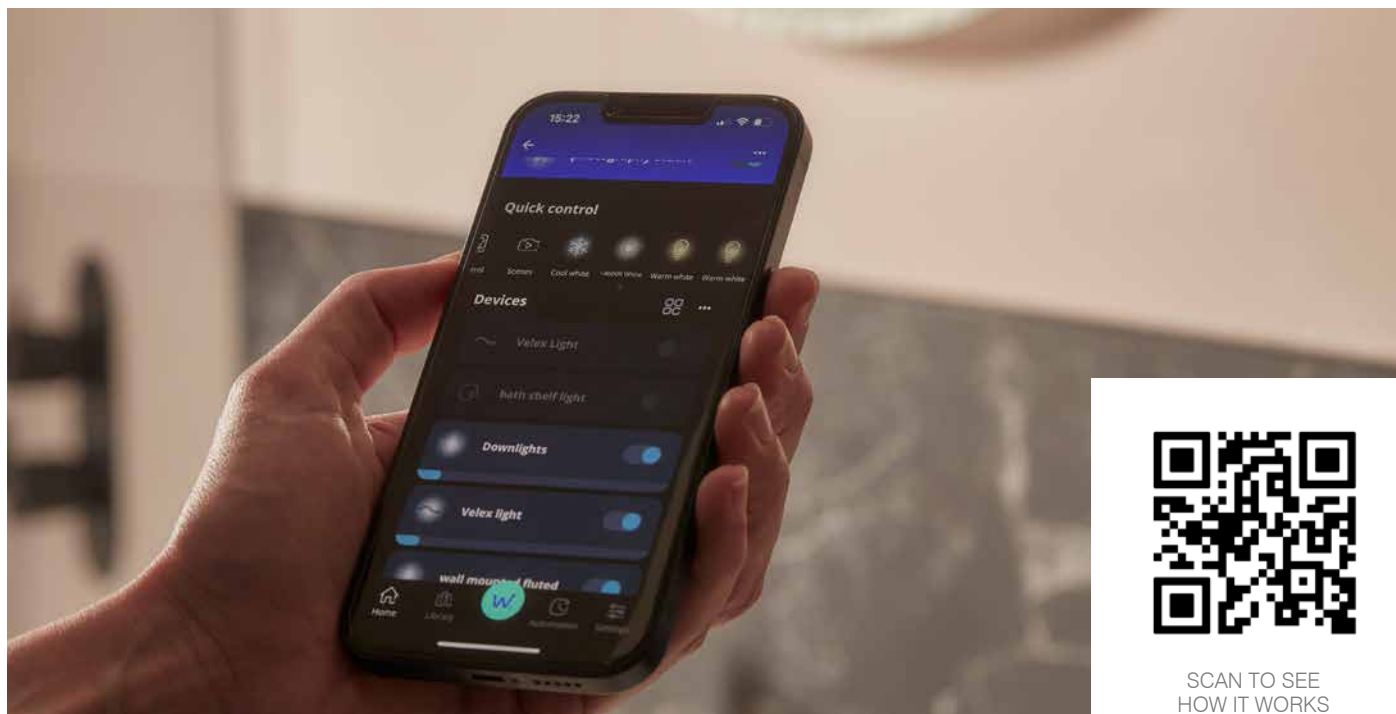

Discover

BEAUTIFULLY LIT BATHROOMS

CONNECTED BY WIZ

Although our lights can be used conventionally they can also be used as smart lights when connected by WiZ making them completely customisable allowing you to set, schedule and adjust your lighting scheme within the WiZ app. Seamlessly integrated with your choice of smart speaker, all of our connected by WiZ products can be voice activated, and further simplified with our convenient smart button.