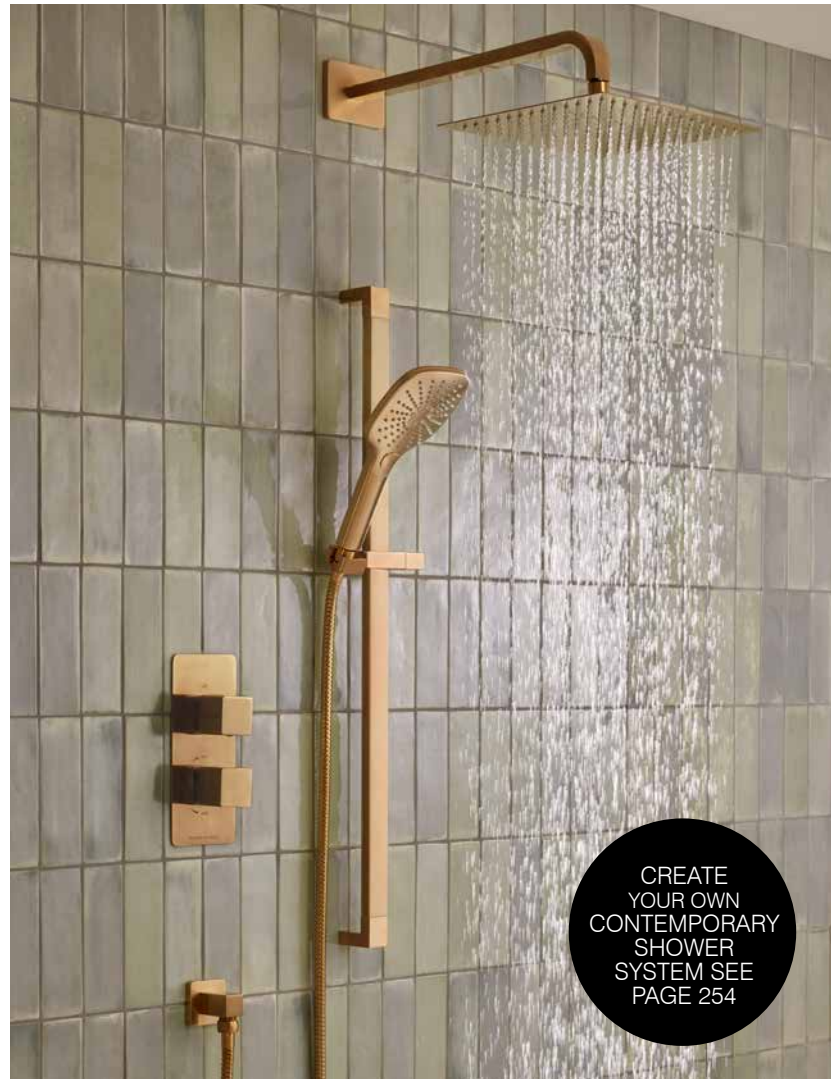

Recite single function valve

SV4004	Chrome	£265.00
SV400403	Black	£385.00
SV400404	Brushed Brass	£590.00

90(w) x 215mm(h)
Minimum pressure 0.5bar