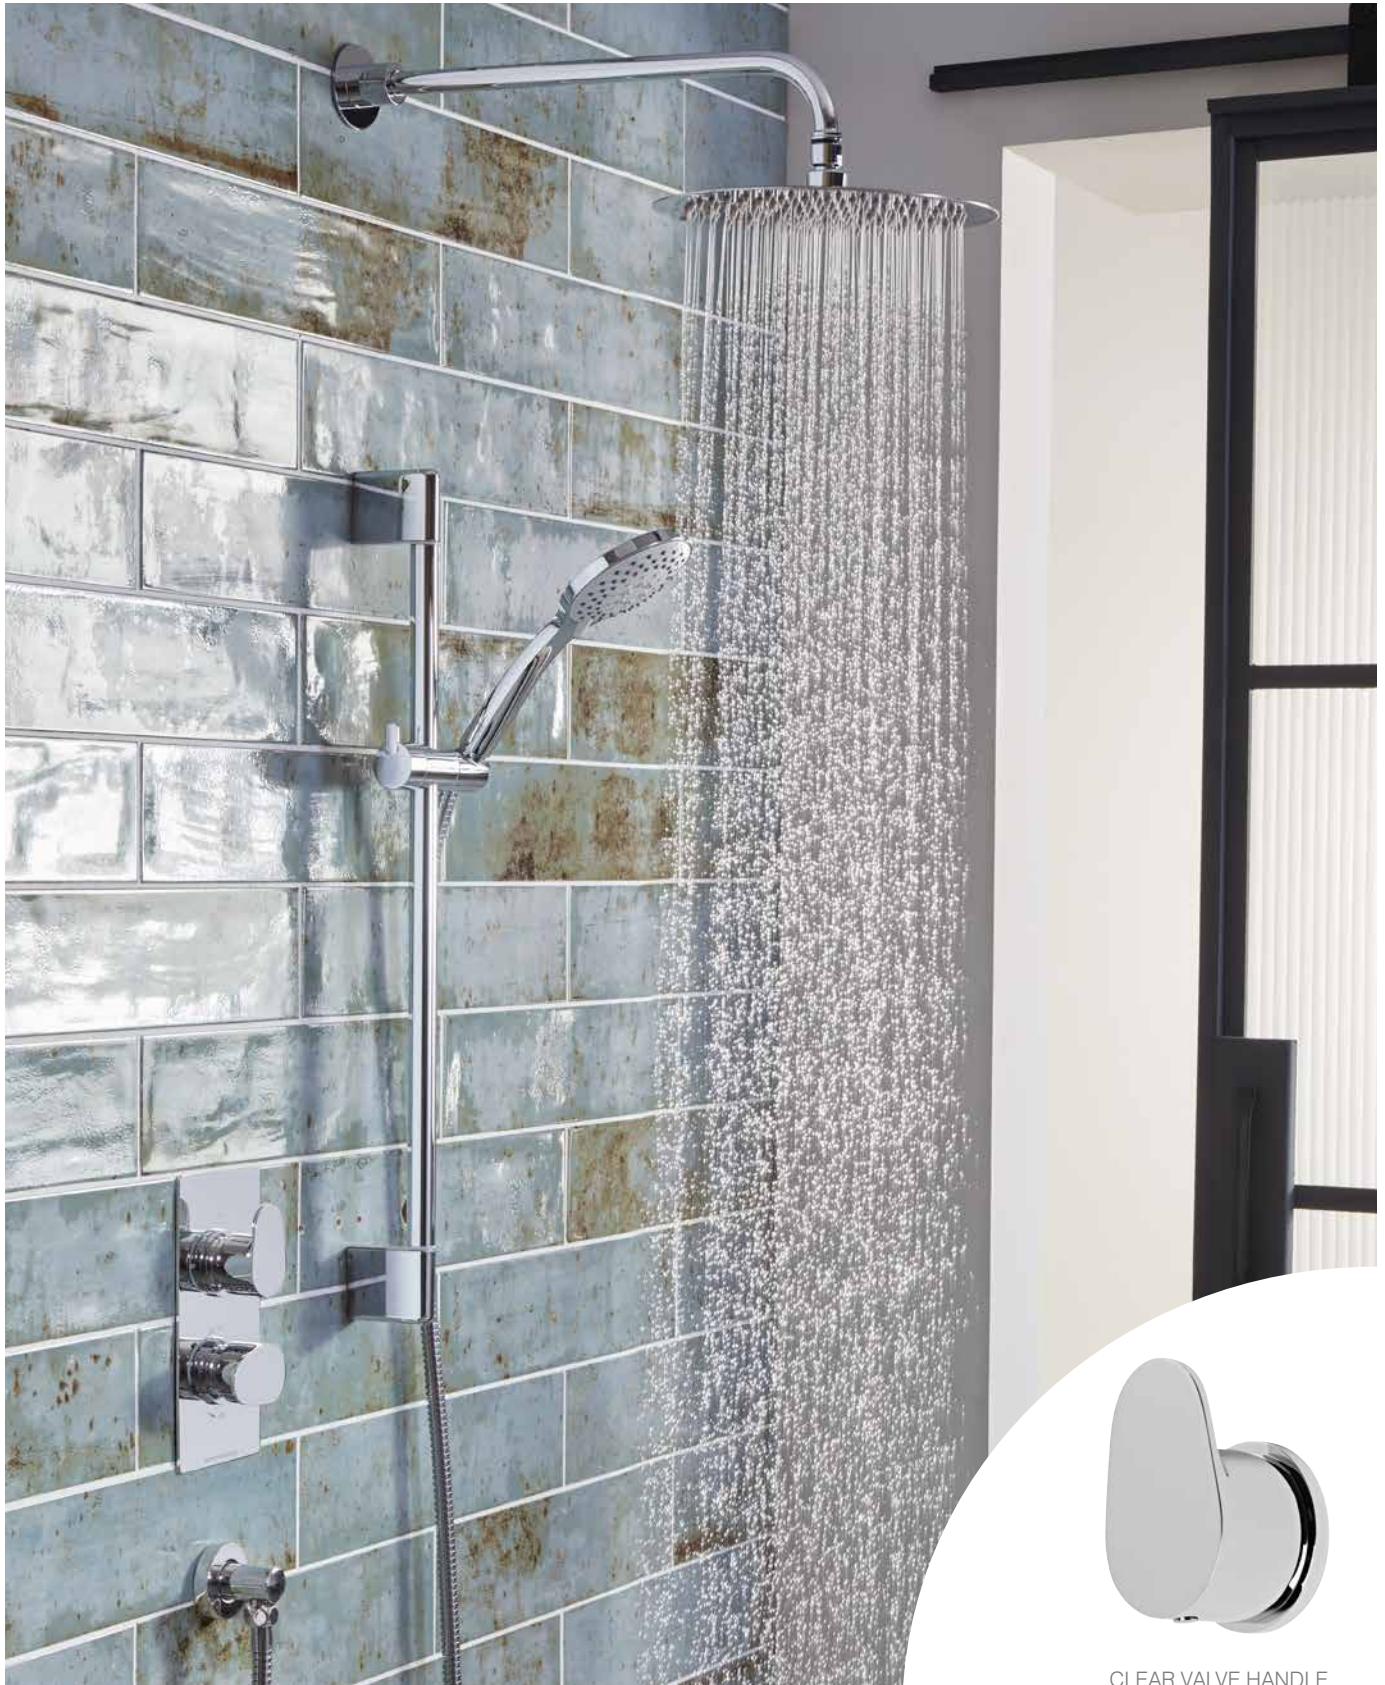

Shower solutions

CLEAR CONCEALED VALVE SHOWERS

ECO¹
Compatible with optional
water & energy saving
flow regulators

AIR-DRIVE
Uses less water
without compromising
your shower experience

GUARANTEE
including
thermostatic
cartridge

CLEAR VALVE HANDLE