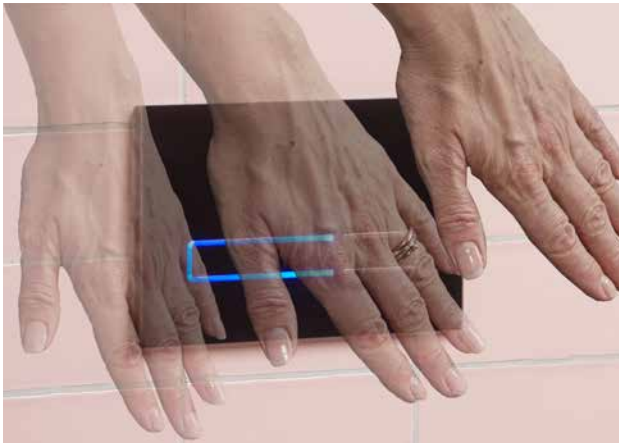

CONTACTLESS SENSOR DUAL FLUSH PLATE

- Recommended for in-wall installations using TR9006 and TR9015
- Contactless flushing
- Powered by 4 x AA batteries (easy to change, no tools required)
- Low battery power alarm (battery life in excess of 1 year)
- Dual flush
- Manual override flush
- Illuminates on operation
- Use on wall hung frames and In-wall cistern (not compatible with slim depth furniture)

Contactless sensor flush plate

210(w) x 137(h)mm

Black	TR9025	£185.50