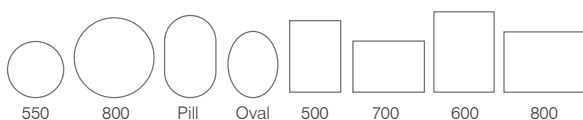

Eminence Mirrors	Code	W x H x Dmm	RRP
ø550	EM55CAL	ø550 x 35	£344.00
ø800	EM80CAL	ø800 x 35	£435.00
Pill	EM80PAL	500 x 800 x 35	£453.00
Oval	EM65OAL	490 x 650 x 35	£386.00
500/700	EM70RAL	500 x 700 x 35	£400.00
600/800	EM80RAL	600 x 800 x 35	£450.00