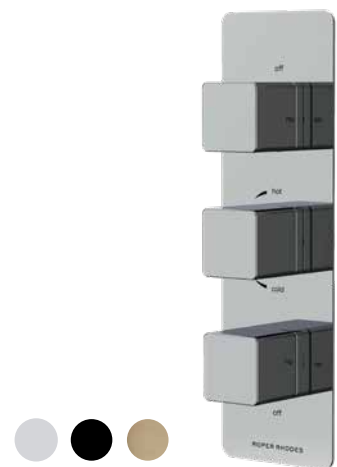

Recite triple function valve

SV4009	Chrome	£495.00
SV400903	Black	£615.00
SV400904	Brushed Brass	£820.00

90(w) x 295mm(h)
Minimum pressure 1.0bar