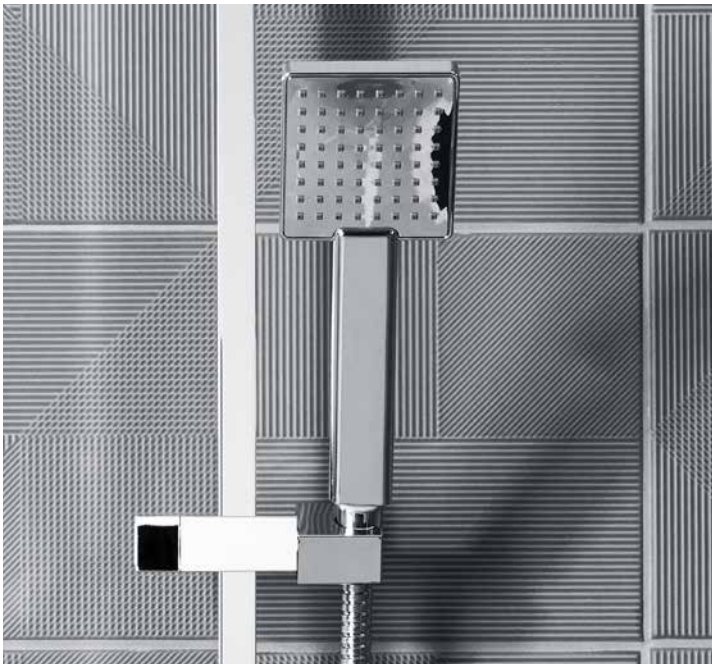

Making things simple

BAR SHOWER SYSTEMS

Our bar shower systems allow for quick and easy installation with minimal disruption to the bathroom as they do not need to be recessed into a wall. Our selection of modern bar shower systems offer form and function, all in one easy to fit and control unit. Available in smooth, round or sleek square designs.