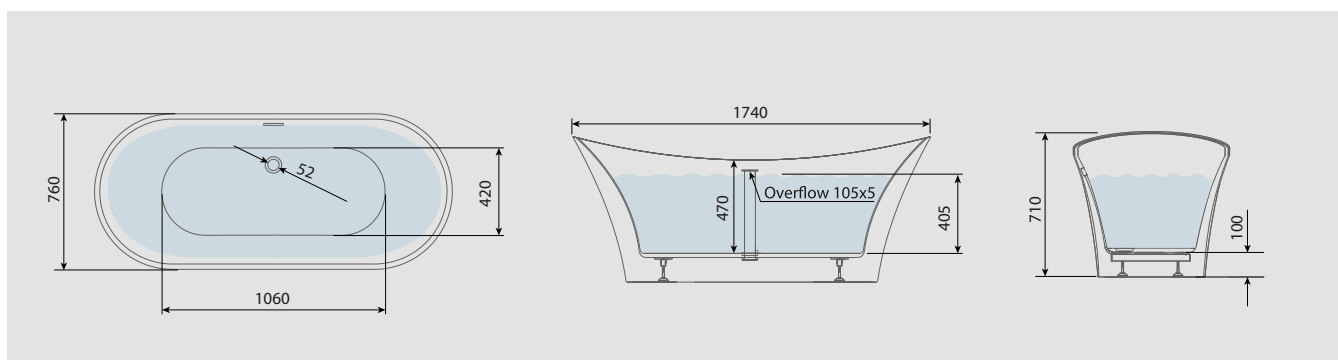

Don't forget to complete your bathtub by choosing your click waste, see page 140