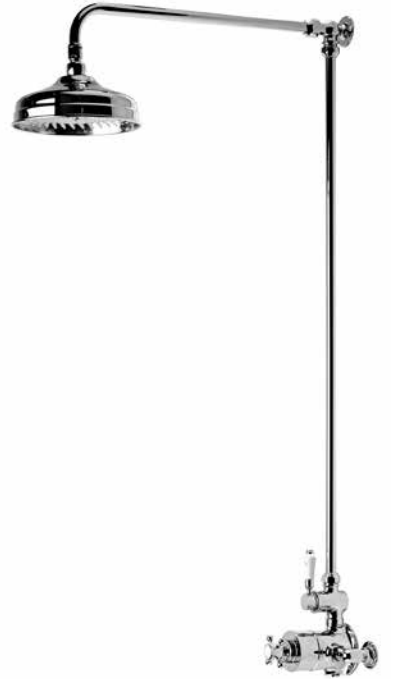

PAIR WITH
HENLEY
TAPS
P202