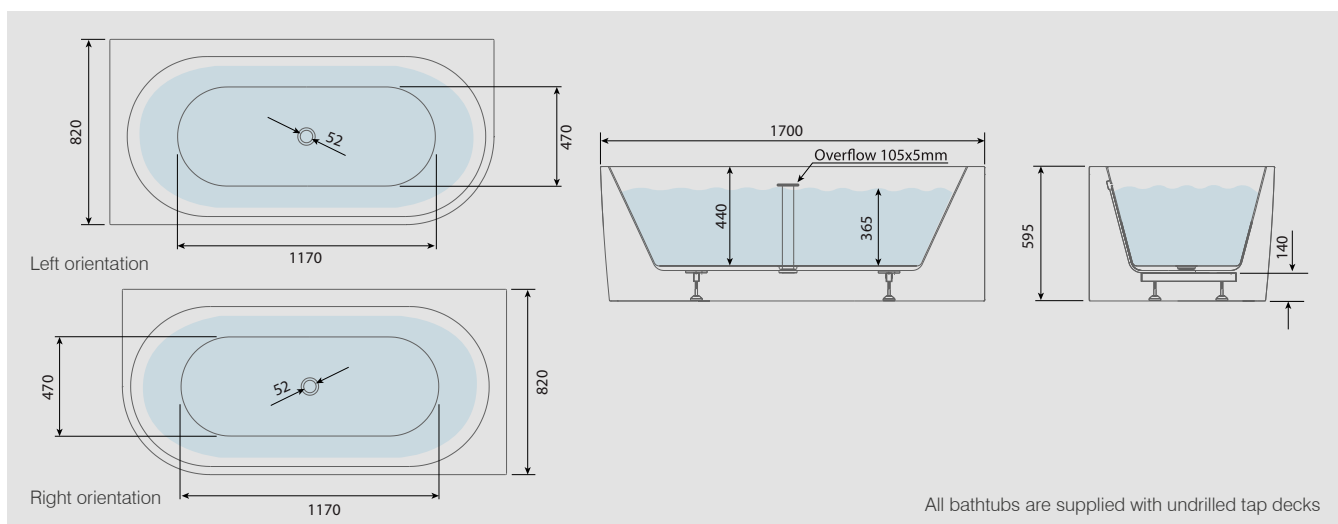

Features:

- Integrated Overflow Channel
- Adjustable Height Levelling Feet
- Space Saving
- Double Ended
- Tap Deck
- Corner Fitting - Compatible With Showers

Compatible Tap Types:

- Freestanding Bath Shower Mixer
- Deck Mounted Bath Filler
- Wall Mounted Bath Filler