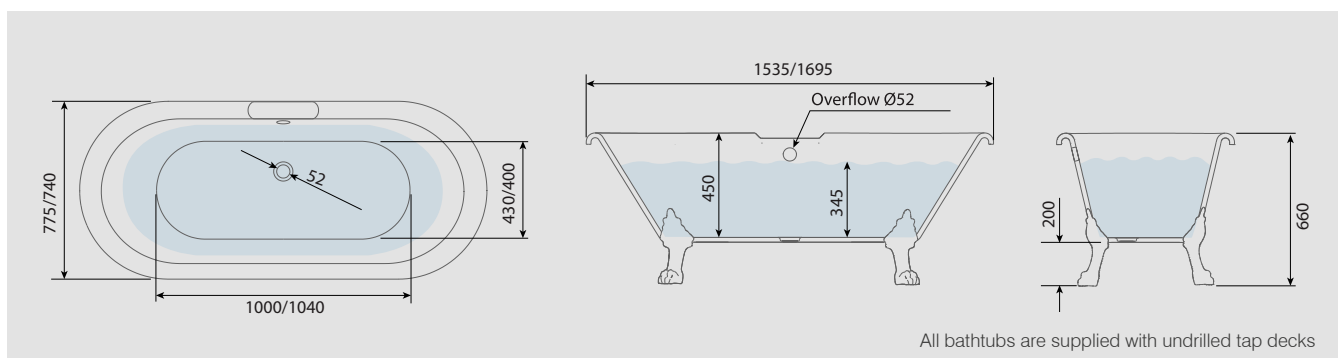

Don't forget to complete your bathtub by choosing your traditional bathtub accessories, see page 146