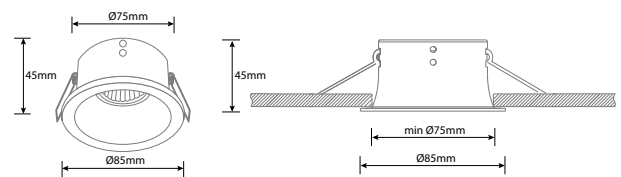

DOWN LIGHTS

Connected by
WiZ

FEATURES

- Connected by WiZ to link to your smart home (bathroom)
- IP65 - suitable for use in showering spaces
- Matt white finish
- Semi recessed design for glare control
- Connected by WiZ version includes WiZ GU10 Smart Bulb
- Conventional version bulb not included
  recommended Bulb - GU10 Max 5W

Down light Connected by WiZ	Code	W x H x Dmm (inc bracket)	RRP
Single	DL01-W-WIZ	85 x 135 x 85	£42.50
2 Pack	DL01-W-WIZ-2	85 x 135 x 85	£82.50
3 Pack	DL01-W-WIZ-3	85 x 135 x 85	£122.50
4 Pack	DL01-W-WIZ-4	85 x 135 x 85	£161.50

Conventional Down light	Code	W x H x Dmm (inc bracket)	RRP
Single	DL01-W	85 x 135 x 85	£20.00
2 Pack	DL01-W-2	85 x 135 x 85	£37.50
3 Pack	DL01-W-3	85 x 135 x 85	£55.00
4 Pack	DL01-W-4	85 x 135 x 85	£71.50

STRIP LIGHTS

Connected by
WiZ

FEATURES

- Connected by WiZ to link to your smart home
- IP65 rated
- Driver box included
- Suitable for use under wall hung furniture, in nooks and behind baths to create ambient lighting

Strip Light Connected by WiZ	Code	Dimensions	RRP
LED STRIP IP65	WIZLEDKIT-450	450mm	£145.00
LED STRIP IP65	WIZLEDKIT-750	750mm	£150.00

WiZ Smart Switch Button
929003501322 **£37.99**