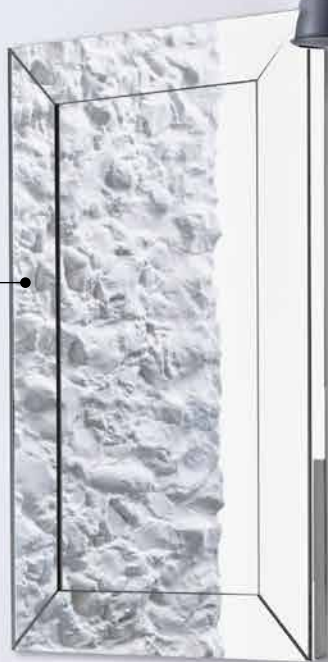

TRADITIONAL MIRROR
For more traditional mirrors
and lighting see page 306