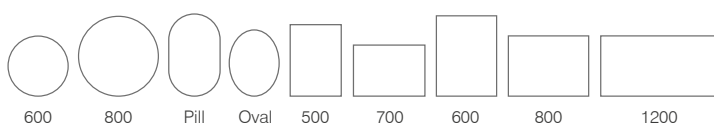

ADJUSTABLE LIGHTING
Cool to warm

Frame Mirrors	W x H x Dmm	Brushed Brass	RRP	Black	White	RRP
ø600	ø600 x 38	FR60RB	£418.00	FR60RG	FR60RW	£396.00
ø800	ø800 x 38	FR80RB	£555.00	FR80RG	FR80RW	£535.00
Pill	500 x 800 x 38	-	-	FR50PG	-	£446.00
Oval	500 x 700 x 38	FR50VB	£449.00	FR50VG	-	£416.00
500/700	500 x 700 x 38	-	-	FR50SG	-	£446.00
600/800	600 x 800 x 38	-	-	FR60SG	FR60SW	£535.00
1200	1200 x 600 x 38	-	-	FR120SG	FR120SW	£710.00