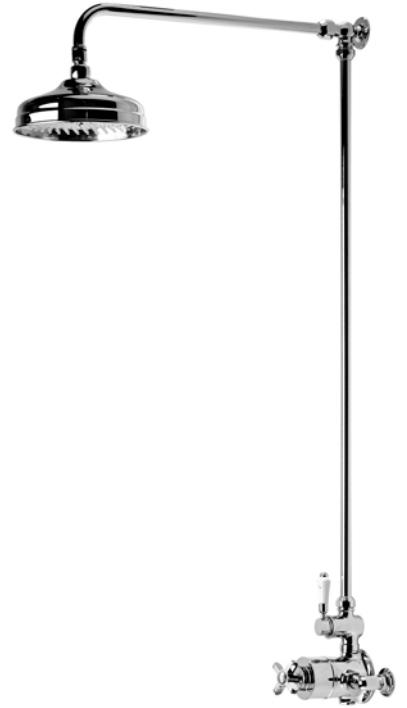

PAIR WITH
WESSEX
TAPS
P198