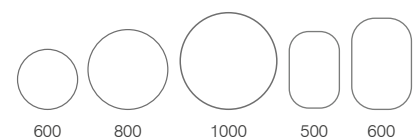

Ritual Mirrors	Code	W x H x Dmm	RRP
Circular 600	RLM60C	600dia x 40	£425.00
Circular 800	RLM80C	800dia x 40	£500.00
Circular 1000	RLM100C	1000dia x 40	£575.00
500/800	RLM050	500 x 800 x 40	£450.00
600/900	RLM060	600 x 900 x 40	£480.00