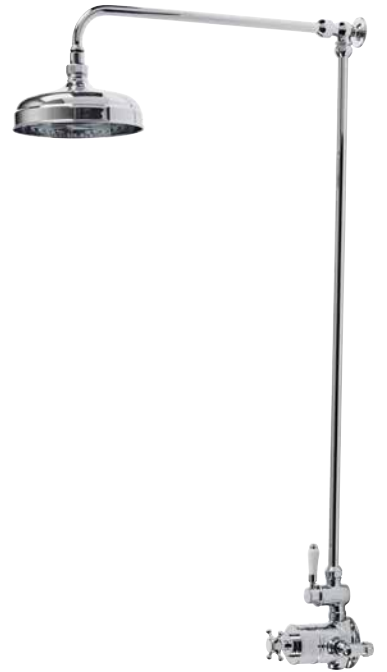

PAIR WITH
CRANBORNE
TAPS
P200

**Cranborne single function
shower system with
overhead shower**

SVSET125 Chrome £875.00

Separate flow and temperature controls
200mm overhead shower
Anti-Scald thermostatic control for
safe showering
Riser rail and shower arm can be cut
to length to suit installation
Includes 15mm compression fixing kit
Min pressure 0.2bar

SURFACE MOUNTED
Shower systems