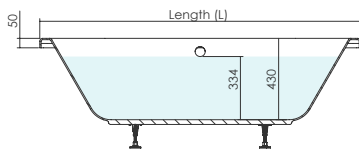

Technical Info

All bathtubs are supplied with undrilled tap decks