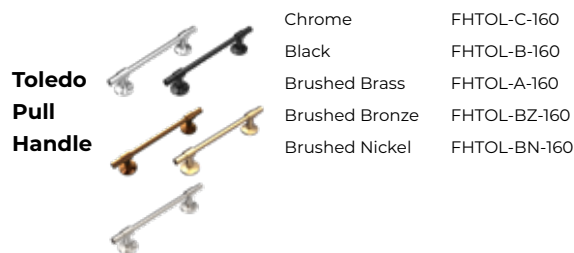

**£695.00**

**Isocast Basin - Right**

1 tap hole	CNR180IS
------------	----------

**£309.00**

**Total £1,004.00**

For further  
Contour technical  
information visit  
our website

**Handles** Contour basin units are supplied with curved chrome handles as standard. Alternative handles are purchased separately. Please refer to the table below.

<b>Montana Bar Handle</b>		Chrome Black	FHMON.C FHMON.B	<b>£13.00 each</b>
<b>Stockton Bar Handle</b>		Chrome Black Brushed Brass Brushed Nickel	SCHH04C.128 SCHH04B.128 SCHH04A.128 SCHH04BN.128	<b>£25.00 each</b>
<b>Stamford Handle</b>		Chrome	FHSTA.C	<b>£28.70 each</b>
<b>Carolina Square Knob</b>		Chrome	FHCAR.C	<b>£11.00 each</b>
<b>Richmond Round Knob</b>		Chrome	FHRIC.C	<b>£13.10 each</b>
<b>Washington Knob</b>		Chrome Black Brushed Brass Brushed Nickel	FHWAS.C FHWAS.B FHWAS.A FHWAS.BN	<b>£13.30 each</b>
<b>Indiana Round Knob</b>		Chrome	FHIND.C	<b>£11.00 each</b>
<b>Toledo T-Bar</b>		Chrome Black Untreated Brass Brushed Nickel Brushed Brionze	FHTOLHAN.C FHTOLHAN.B FHTOLHAN.A FHTOLHAN.BN FHTOLHAN.BZ	<b>£31.20 each</b>
<b>Tahoe Knob</b>		Oak	FHTAHHAN	<b>£13.30 each</b>
<b>Albany Handle</b>		Chrome Black Brushed Brass Gunmetal	FHALB.160.C FHALB.160.B FHALB.160.A FHALB.160.GM	<b>£42.20 each</b>
<b>Albany Knob</b>		Chrome Black Brushed Brass Gunmetal	FHALB.C FHALB.B FHALB.A FHALB.GM	<b>£20.20 each</b>
<b>Pull Handle</b>		Black Black Black	CONHANSB CONHANMB CONHANLB	<b>£11.60 each</b> <b>£13.70 each</b> <b>£27.10 each</b>