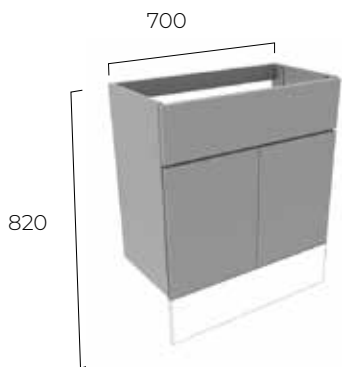

Semi-Countertop Units

Back To Wall WC Units

700 Semi-Countertop Basin Unit with Fascia Door Pack & Carcass

- Soft close hinges
- One adjustable shelf
- Removable back panel for easy pipe access
- 50mm pipe void
- See our sanitaryware range for compatible basins pages 132-173

Don't forget to order your Muse & Stow handles see pages 104-105

Standard depth 353mm
Slim depth 218mm