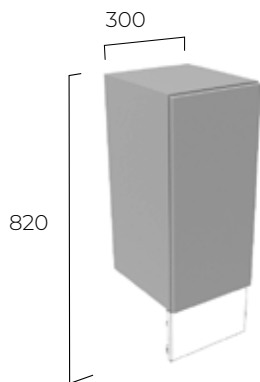

## 300 - 1 Door Floor Cupboard with Fascia Door Pack & Carcass

Standard depth 353mm  
Slim depth 218mm

- Soft close hinges
- One adjustable shelf
- Reversible door except Hide
- 50mm pipe void

**Don't forget  
to order  
your Muse &  
Stow handles  
see pages  
104-105**