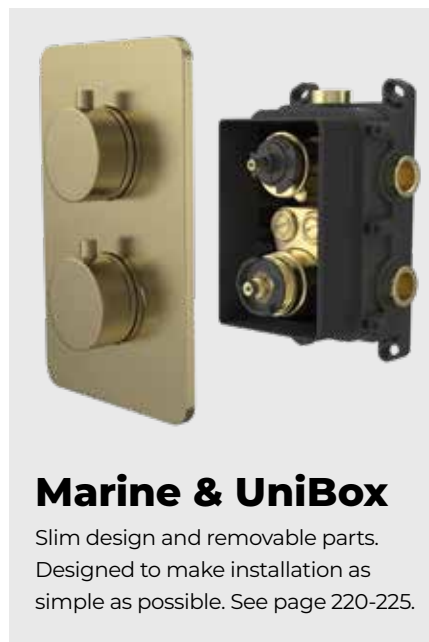

## Marine & UniBox

Slim design and removable parts. Designed to make installation as simple as possible. See page 220-225.

**5**

Year  
Guarantee

Accessories

**10**

Year  
Guarantee

Inc Cartridge