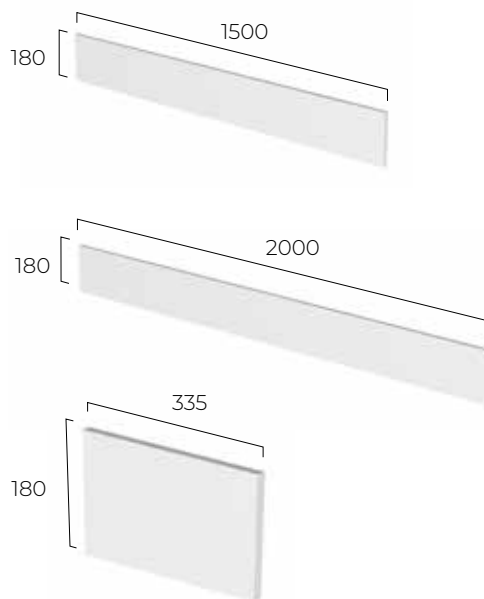

Plinths

5
Year
Guarantee

335 Return Plinth, 1500mm & 2000mm Plinths

- 1500mm & 2000 plinths
- 15mm thick
- To be cut to size depending on individual installation
- 335mm return plinth
- 15mm thick
- For return ends
- Cut down for slim depth furniture

Plinth Finish	335mm Return Plinth	1500mm Plinth	2000mm Plinth
Gloss White	AF3360.W	AF15060.W	AF20060.W
Matt Stone Grey	AF3360.ST	AF15060.ST	AF20060.ST
Matt Natural White	AF3360.NW	AF15060.NW	AF20060.NW
Matt Midnight Grey	AF3360.MT	AF15060.MT	AF20060.MT
Matt Fossil	AF3360.FL	AF15060.FL	AF20060.FL
Matt Powder Blue	AF3360.PB	AF15060.PB	AF20060.PB
Matt Aloe Green	AF3360.AL	AF15060.AL	AF20060.AL
Savannah Oak	AF3360.VO	AF15060.VO	AF20060.VO
Calabrian Walnut	AF3360.CW	AF15060.CW	AF20060.CW
RRP inc VAT	£47.80 each	£73.10 each	£94.20 each