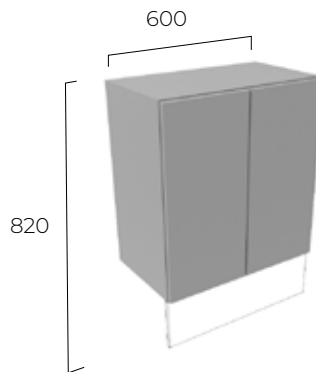

600 - 2 Door Floor Cupboard with Fascia Door Pack & Carcass

Standard depth 353mm

- Soft close hinges
- One adjustable shelf
- 50mm pipe void

**Don't forget
to order
your Muse &
Stow handles
see pages
104-105**

Unit Finish	Standard Depth	Slim Depth
Muse		
Gloss White	F3033MU.W	F3032MU.W
Matt Stone Grey	F3033MU.ST	F3032MU.ST
Matt Midnight Grey	F3033MU.MT	F3032MU.MT
Matt Fossil	F3033MU.FL	F3032MU.FL
Matt Powder Blue	F3033MU.PB	F3032MU.PB
Matt Aloe Green	F3033MU.AL	F3032MU.AL
Savannah Oak	F3033MU.VO	F3032MU.VO
Calabrian Walnut	F3033MU.CW	F3032MU.CW

Stow		
Matt Stone Grey	F3033SW.ST	F3032SW.ST
Matt Natural White	F3033SW.NW	F3032SW.NW
Matt Midnight Grey	F3033SW.MT	F3032SW.MT
Matt Fossil	F3033SW.FL	F3032SW.FL
Matt Powder Blue	F3033SW.PB	F3032SW.PB
Matt Aloe Green	F3033SW.AL	F3032SW.AL

Hide	LH Door	RH Door	LH Door	RH Door
Gloss White	F3033HDL.W	F3033HDR.W	F3032HDL.W	F3032HDR.W
Matt Midnight Grey	F3033HDL.MT	F3033HDR.MT	F3032HDL.MT	F3032HDR.MT
Matt Fossil	F3033HDL.FL	F3033HDR.FL	F3032HDL.FL	F3032HDR.FL
Matt Powder Blue	F3033HDL.PB	F3033HDR.PB	F3032HDL.PB	F3032HDR.PB
Matt Aloe Green	F3033HDL.AL	F3033HDR.AL	F3032HDL.AL	F3032HDR.AL

RRP inc VAT

£304.20 each

£291.20 each

Unit Finish	Standard Depth
Muse	
Gloss White	F6033MU.W
Matt Stone Grey	F6033MU.ST
Matt Midnight Grey	F6033MU.MT
Matt Fossil	F6033MU.FL
Matt Powder Blue	F6033MU.PB
Matt Aloe Green	F6033MU.AL
Savannah Oak	F6033MU.VO
Calabrian Walnut	F6033MU.CW

Stow	
Matt Stone Grey	F6033SW.ST
Matt Natural White	F6033SW.NW
Matt Midnight Grey	F6033SW.MT
Matt Fossil	F6033SW.FL
Matt Powder Blue	F6033SW.PB
Matt Aloe Green	F6033SW.AL

Hide	
Gloss White	F6033HD.W
Matt Midnight Grey	F6033HD.MT
Matt Fossil	F6033HD.FL
Matt Powder Blue	F6033HD.PB
Matt Aloe Green	F6033HD.AL

RRP inc VAT

£447.50 each