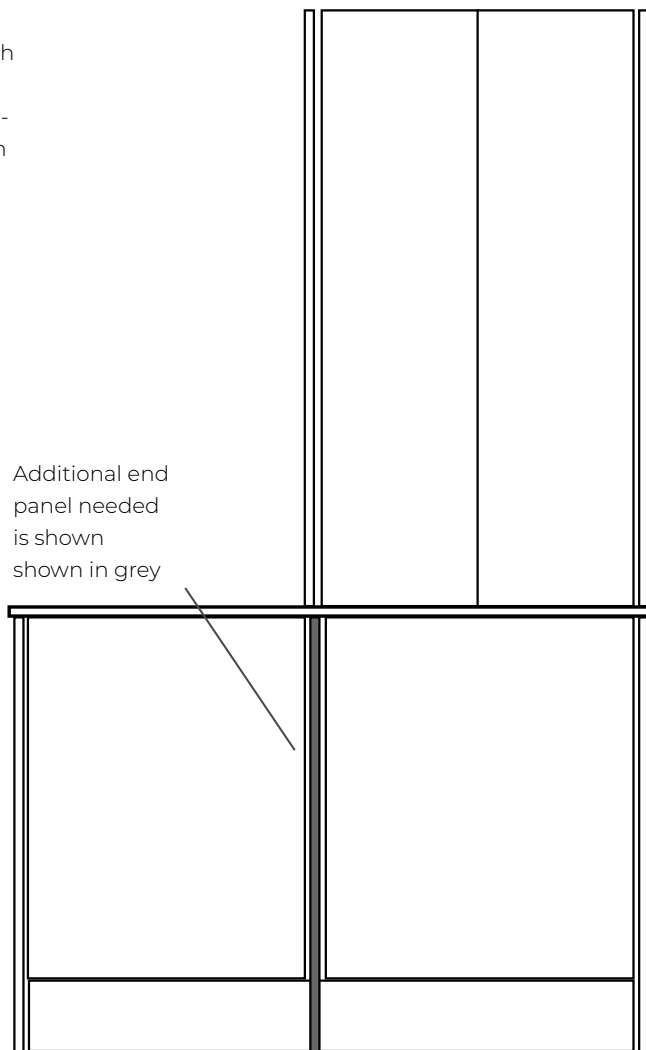

Additional end panel needed is shown shown in grey

Panel Finish	Slim Depth
Gloss White	AF2210.W
Matt Stone Grey	AF2210.ST
Matt Natural White	AF2210.NW
Matt Midnight Grey	AF2210.MT
Matt Fossil	AF2210.FL
Matt Powder Blue	AF2210.PB
Matt Aloe Green	AF2210.AL
Savannah Oak	AF2210.VO
Calabrian Walnut	AF2210.CW
RRP inc VAT	£90.00 each