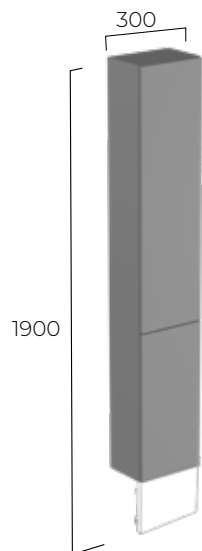

Full Height Cupboards

300 - 2 Door Full Height Cupboard with Fascia Door Pack & Carcass

- Soft close hinges
- Two adjustable shelves in top section
- One wooden adjustable shelf in base.
- A plinth is required for this unit - see page 115

Standard depth 353mm
Slim depth 218mm

5
Year
Guarantee

Don't forget to order your Muse & Stow handles see pages 104-105

Unit Finish	Standard Depth	Slim Depth
Muse / Hide		
Gloss White	F6023MU.W	F6022MU.W
Matt Stone Grey	F6023MU.ST	F6022MU.ST
Matt Midnight Grey	F6023MU.MT	F6022MU.MT
Matt Fossil	F6023MU.FL	F6022MU.FL
Matt Powder Blue	F6023MU.PB	F6022MU.PB
Matt Aloe Green	F6023MU.AL	F6022MU.AL
Savannah Oak	F6023MU.VO	F6022MU.VO
Calabrian Walnut	F6023MU.CW	F6022MU.CW

Stow		
Matt Stone Grey	F6023SW.ST	F6022SW.ST
Matt Natural White	F6023SW.NW	F6022SW.NW
Matt Midnight Grey	F6023SW.MT	F6022SW.MT
Matt Fossil	F6023SW.FL	F6022SW.FL
Matt Powder Blue	F6023SW.PB	F6022SW.PB
Matt Aloe Green	F6023SW.AL	F6022SW.AL
RRP inc VAT	£402.00 each	£392.00 each

Unit Finish	Standard Depth	Slim Depth
Muse		
Gloss White	F3043MU.W	F3042MU.W
Matt Stone Grey	F3043MU.ST	F3042MU.ST
Matt Midnight Grey	F3043MU.MT	F3042MU.MT
Matt Fossil	F3043MU.FL	F3042MU.FL
Matt Powder Blue	F3043MU.PB	F3042MU.PB
Matt Aloe Green	F3043MU.AL	F3042MU.AL
Savannah Oak	F3043MU.VO	F3042MU.VO
Calabrian Walnut	F3043MU.CW	F3042MU.CW

Stow		
Matt Stone Grey	F3043SW.ST	F3042SW.ST
Matt Natural White	F3043SW.NW	F3042SW.NW
Matt Midnight Grey	F3043SW.MT	F3042SW.MT
Matt Fossil	F3043SW.FL	F3042SW.FL
Matt Powder Blue	F3043SW.PB	F3042SW.PB
Matt Aloe Green	F3043SW.AL	F3042SW.AL

Hide	LH Door	RH Door	LH Door	RH Door
Gloss White	F3043HDL.W	F3043HDR.W	F3042HDL.W	F3042HDR.W
Matt Midnight Grey	F3043HDL.MT	F3043HDR.MT	F3042HDL.MT	F3042HDR.MT
Matt Fossil	F3043HDL.FL	F3043HDR.FL	F3042HDL.FL	F3042HDR.FL
Matt Powder Blue	F3043HDL.PB	F3043HDR.PB	F3042HDL.PB	F3042HDR.PB
Matt Aloe Green	F3043HDL.AL	F3043HDR.AL	F3042HDL.AL	F3042HDR.AL
RRP inc VAT	£669.50 each		£616.50 each