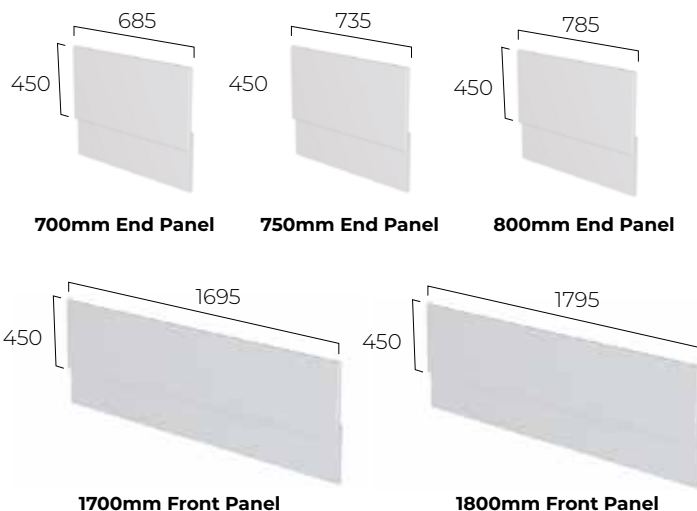

Panel Finish	700 Panel	750 Panel	800 Panel
Isocore Bath End Panels			
White	DC5002	DC5017	DC5015
RRP inc VAT	£79.90 each	£79.90 each	£85.90 each
Panel Finish	1700 Panel	1800 Panel	
Isocore Bath Front Panels			
White	DC5001	DC5016	
RRP inc VAT	£149.99 each	£162.00 each