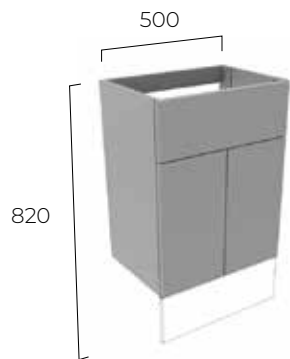

Semi-Countertop Units

5
Year
Guarantee

500 Semi-Countertop Basin Unit with Fascia Door Pack & Carcass

- Soft close hinges
- One adjustable shelf
- Removable back panel for easy pipe access
- 50mm pipe void
- See our sanitaryware range for compatible basins pages 132-173

Don't forget to order your Muse & Stow handles see pages 104-105

Standard depth 353mm
Slim depth 218mm