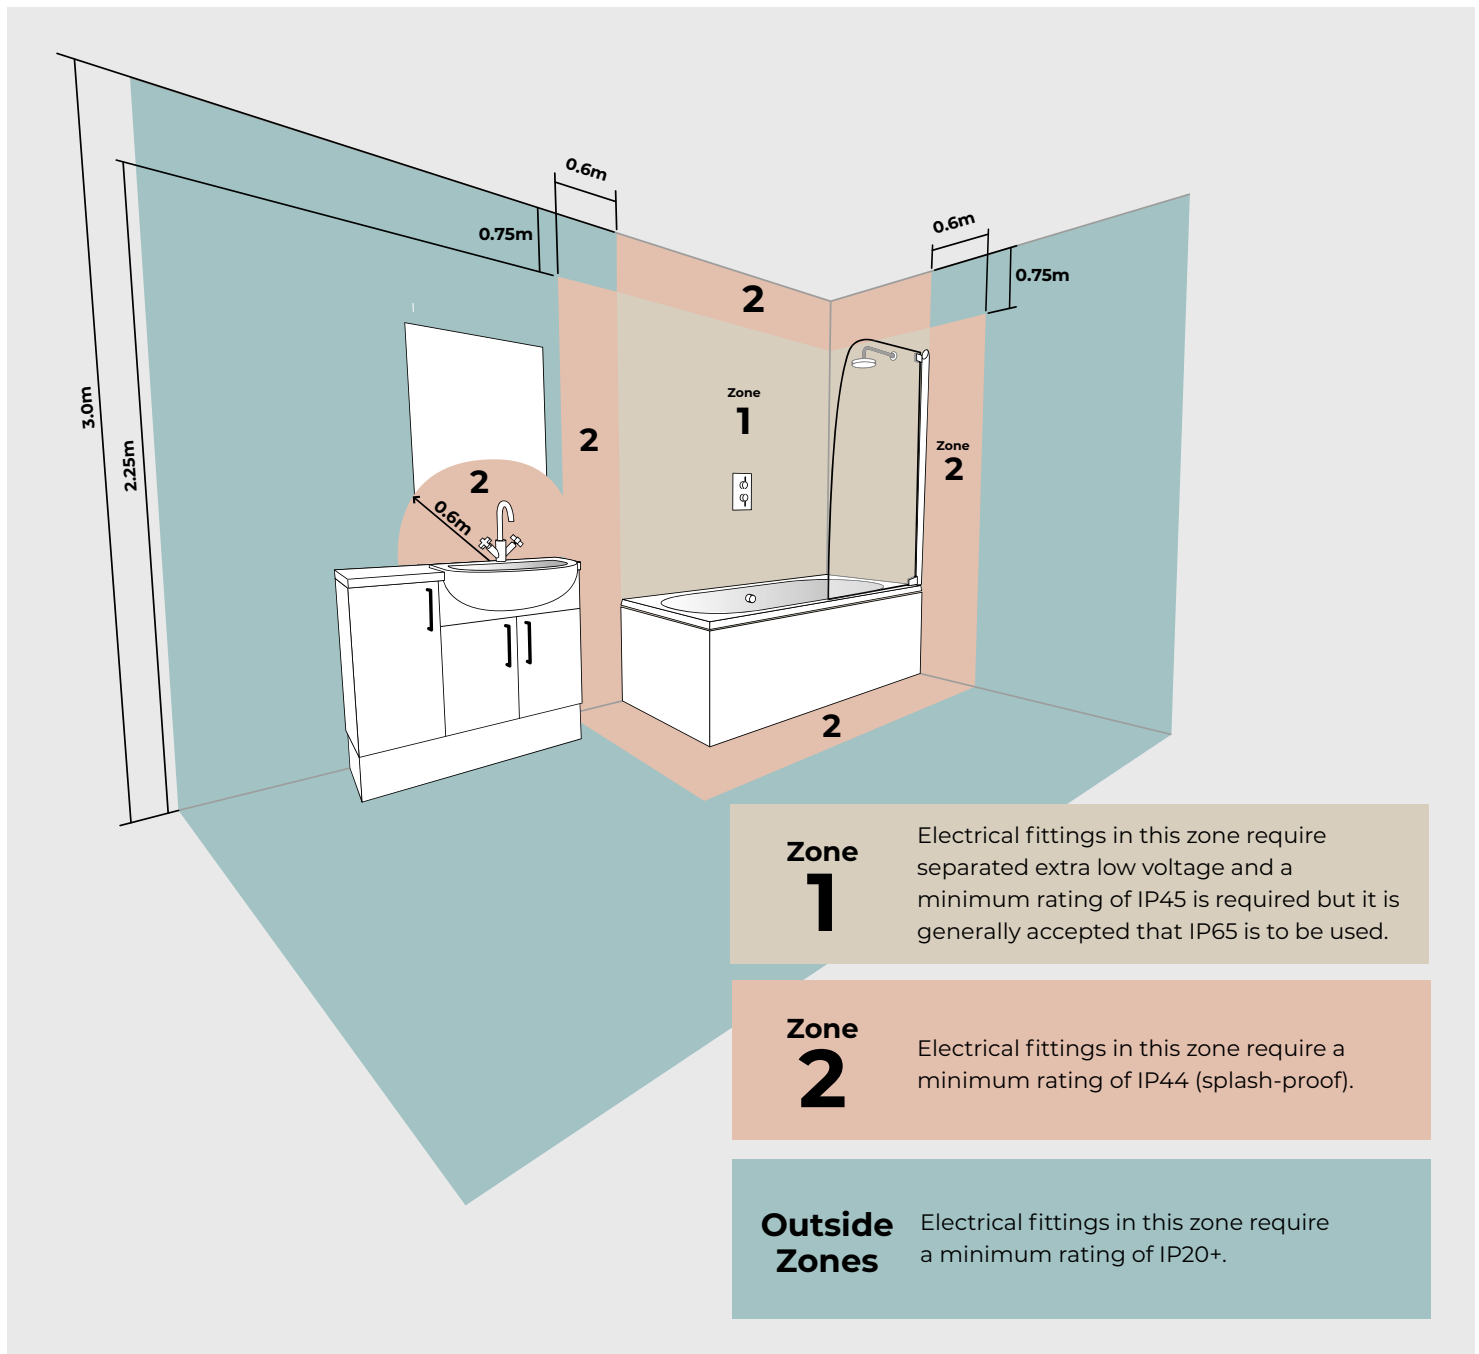

When planning your bathroom remember to make allowance for any electrical work which may have to be carried out before any of your furniture is fitted. Always use a qualified electrician.