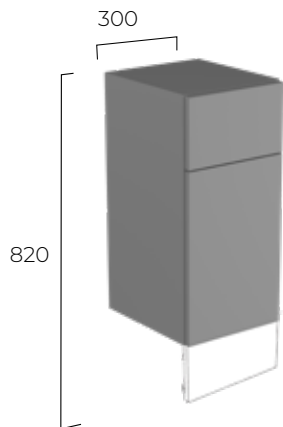

Drawer & Floor Cupboards

300 - 1 Drawer 1 Door Floor Cupboard with Fascia Pack & Carcass

Standard depth 353mm

- Soft close hinges/drawer
- A plinth is required for this unit - see page 115

Don't forget to order your Muse & Stow handles see pages 104-105

Unit Finish	Standard Depth	
Muse		
Gloss White	F3053MU.W	
Matt Stone Grey	F3053MU.ST	
Matt Midnight Grey	F3053MU.MT	
Matt Fossil	F3053MU.FL	
Matt Powder Blue	F3053MU.PB	
Matt Aloe Green	F3053MU.AL	
Savannah Oak	F3053MU.VO	
Calabrian Walnut	F3053MU.CW	
Stow		
Matt Stone Grey	F3053SW.ST	
Matt Natural White	F3053SW.NW	
Matt Midnight Grey	F3053SW.MT	
Matt Fossil	F3053SW.FL	
Matt Powder Blue	F3053SW.PB	
Matt Aloe Green	F3053SW.AL	
Hide	LH Door	RH Door
Gloss White	F3053HDL.W	F3053HDR.W
Matt Midnight Grey	F3053HDL.MT	F3053HDR.MT
Matt Fossil	F3053HDL.FL	F3053HDR.FL
Matt Powder Blue	F3053HDL.PB	F3053HDL.PB
Matt Aloe Green	F3053HDL.AL	F3053HDL.AL
RRP inc VAT	£444.70 each	

Charging Station

5
Year
Guarantee

Why not add our internal charging station to your fitted furniture runs, perfect for toothbrushes or your shavers.