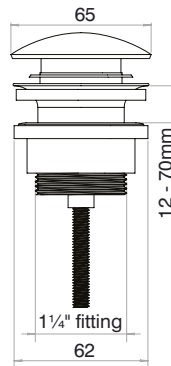

Universal click basin wastes are suitable for a variety of basin types. The waste body is comprised of two parts making it adjustable in depth.