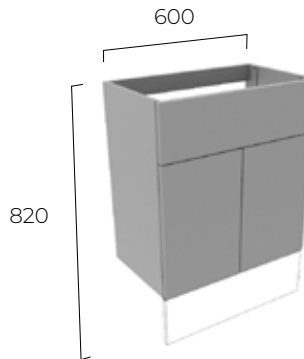

600 Semi-Countertop Basin Unit with Fascia Door Pack & Carcass

- Soft close hinges
- One adjustable shelf
- Removable back panel for easy pipe access
- 50mm pipe void
- See our sanitaryware range for compatible basins pages 132-173

Don't forget to order your Muse & Stow handles see pages 104-105

Standard depth 353mm
Slim depth 218mm

Unit Finish	Standard Depth	Slim Depth
Muse		
Gloss White	F5013MU.W	F5012MU.W
Matt Stone Grey	F5013MU.ST	F5012MU.ST
Matt Midnight Grey	F5013MU.MT	F5012MU.MT
Matt Fossil	F5013MU.FL	F5012MU.FL
Matt Powder Blue	F5013MU.PB	F5012MU.PB
Matt Aloe Green	F5013MU.AL	F5012MU.AL
Savannah Oak	F5013MU.VO	F5012MU.VO
Calabrian Walnut	F5013MU.CW	F5012MU.CW

Stow		
Matt Stone Grey	F5013SW.ST	F5012SW.ST
Matt Natural White	F5013SW.NW	F5012SW.NW
Matt Midnight Grey	F5013SW.MT	F5012SW.MT
Matt Fossil	F5013SW.FL	F5012SW.FL
Matt Powder Blue	F5013SW.PB	F5012SW.PB
Matt Aloe Green	F5013SW.AL	F5012SW.AL

Hide		
Gloss White	F5013HD.W	F5012HD.W
Matt Midnight Grey	F5013HD.MT	F5012HD.MT
Matt Fossil	F5013HD.FL	F5012HD.FL
Matt Powder Blue	F5013HD.PB	F5012HD.PB
Matt Aloe Green	F5013HD.AL	F5012HD.AL

RRP inc VAT   **£438.50 each**   **£427.50 each**

Unit Finish	Standard Depth	Slim Depth
Muse		
Gloss White	F6013MU.W	F6012MU.W
Matt Stone Grey	F6013MU.ST	F6012MU.ST
Matt Midnight Grey	F6013MU.MT	F6012MU.MT
Matt Fossil	F6013MU.FL	F6012MU.FL
Matt Powder Blue	F6013MU.PB	F6012MU.PB
Matt Aloe Green	F6013MU.AL	F6012MU.AL
Savannah Oak	F6013MU.VO	F6012MU.VO
Calabrian Walnut	F6013MU.CW	F6012MU.CW

Stow		
Matt Stone Grey	F6013SW.ST	F6012SW.ST
Matt Natural White	F6013SW.NW	F6012SW.NW
Matt Midnight Grey	F6013SW.MT	F6012SW.MT
Matt Fossil	F6013SW.FL	F6012SW.FL
Matt Powder Blue	F6013SW.PB	F6012SW.PB
Matt Aloe Green	F6013SW.AL	F6012SW.AL

Hide		
Gloss White	F6013HD.W	F6012HD.W
Matt Midnight Grey	F6013HD.MT	F6012HD.MT
Matt Fossil	F6013HD.FL	F6012HD.FL
Matt Powder Blue	F6013HD.PB	F6012HD.PB
Matt Aloe Green	F6013HD.AL	F6012HD.AL

RRP inc VAT   **£447.50 each**   **£438.50 each**