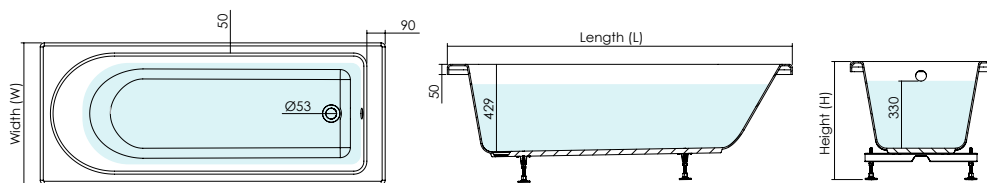

Technical Info

All bathtubs are supplied with undrilled tap decks