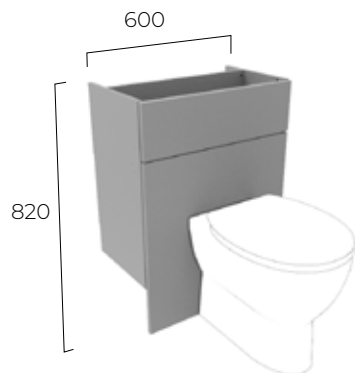

Back To Wall WC Units

600 Back To Wall Unit with Fascia Door Pack & Carcass

- Full height main panel
- Front access fascia
- See our sanitaryware range for compatible back to wall pan and cistern options pages 167-170

Standard depth 353mm
Slim depth 218mm