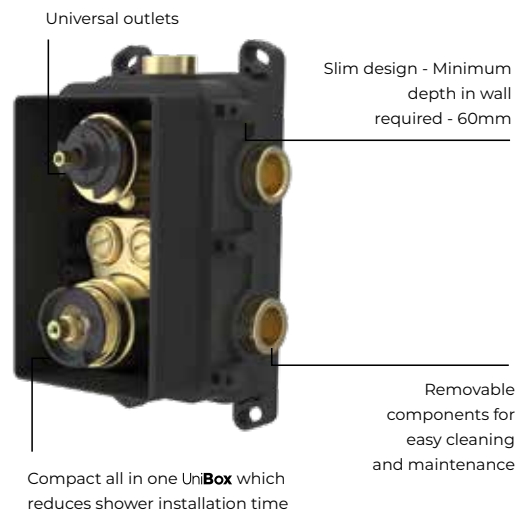

Universal outlets

Slim design - Minimum depth in wall required - 60mm

Removable components for easy cleaning and maintenance

Compact all in one UniBox which reduces shower installation time