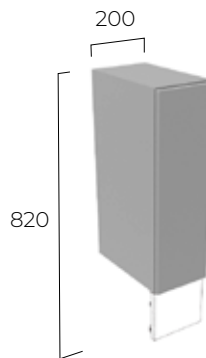

200 - 1 Door Floor Cupboard with Fascia Door Pack & Carcass

Standard depth 353mm
Slim depth 218mm

- Soft close hinges
- One adjustable shelf
- Reversible door except Hide
- 50mm pipe void

* These products have plain fronted fascia packs

Don't forget to order your Muse & Stow handles see pages 104-105

Unit Finish	Standard Depth	Slim Depth
Muse		
Gloss White	F1533MU.W	F1532MU.W
Matt Stone Grey	F1533MU.ST	F1532MU.ST
Matt Midnight Grey	F1533MU.MT	F1532MU.MT
Matt Fossil	F1533MU.FL	F1532MU.FL
Matt Powder Blue	F1533MU.PB	F1532MU.PB
Matt Aloe Green	F1533MU.AL	F1532MU.AL
Savannah Oak	F1533MU.VO	F1532MU.VO
Calabrian Walnut	F1533MU.CW	F1532MU.CW

Stow		
Matt Stone Grey*	F1533SW.ST	F1532SW.ST
Matt Natural White*	F1533SW.NW	F1532SW.NW
Matt Midnight Grey*	F1533SW.MT	F1532SW.MT
Matt Fossil*	F1533SW.FL	F1532SW.FL
Matt Powder Blue*	F1533SW.PB	F1532SW.PB
Matt Aloe Green*	F1533SW.AL	F1532SW.AL

Hide	LH Door	RH Door	LH Door	RH Door
Gloss White	F1533HDL.W	F1533HDR.W	F1532HDL.W	F1532HDR.W
Matt Midnight Grey	F1533HDL.MT	F1533HDR.MT	F1532HDL.MT	F1532HDR.MT
Matt Fossil	F1533HDL.FL	F1533HDR.FL	F1532HDL.FL	F1532HDR.FL
Matt Powder Blue	F1533HDL.PB	F1533HDR.PB	F1532HDL.PB	F1532HDR.PB
Matt Aloe Green	F1533HDL.AL	F1533HDR.AL	F1532HDL.AL	F1532HDR.AL

RRP inc VAT   **£262.00 each**   **£250.50 each**

Unit Finish	Standard Depth	Slim Depth
Muse		
Gloss White	F2033MU.W	F2032MU.W
Matt Stone Grey	F2033MU.ST	F2032MU.ST
Matt Midnight Grey	F2033MU.MT	F2032MU.MT
Matt Fossil	F2033MU.FL	F2032MU.FL
Matt Powder Blue	F2033MU.PB	F2032MU.PB
Matt Aloe Green	F2033MU.AL	F2032MU.AL
Savannah Oak	F2033MU.VO	F2032MU.VO
Calabrian Walnut	F2033MU.CW	F2032MU.CW

Stow		
Matt Stone Grey*	F2033SW.ST	F2032SW.ST
Matt Natural White*	F2033SW.NW	F2032SW.NW
Matt Midnight Grey*	F2033SW.MT	F2032SW.MT
Matt Fossil*	F2033SW.FL	F2032SW.FL
Matt Powder Blue*	F2033SW.PB	F2032SW.PB
Matt Aloe Green*	F2033SW.AL	F2032SW.AL

Hide	LH Door	RH Door	LH Door	RH Door
Gloss White	F2033HDL.W	F2033HDR.W	F2032HDL.W	F2032HDR.W
Matt Midnight Grey	F2033HDL.MT	F2033HDR.MT	F2032HDL.MT	F2032HDR.MT
Matt Fossil	F2033HDL.FL	F2033HDR.FL	F2032HDL.FL	F2032HDR.FL
Matt Powder Blue	F2033HDL.PB	F2033HDR.PB	F2032HDL.PB	F2032HDR.PB
Matt Aloe Green	F2033HDL.AL	F2033HDR.AL	F2032HDL.AL	F2032HDR.AL

RRP inc VAT   **£279.70 each**   **£268.70 each**

*To create open storage look shown in images the carcass without fascia pack should be ordered - contact customer service for carcass only code. Note that the hinge holes will be visible in this setup