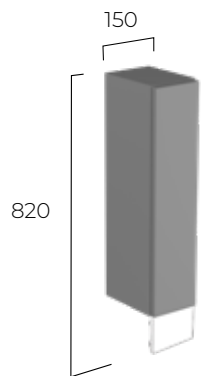

Floor Cupboards

5
Year
Guarantee

150 - 1 Door Floor Cupboard with Fascia Door Pack & Carcass

Standard depth 353mm
Slim depth 218mm

- Soft close hinges
- One adjustable shelf
- Reversible door except Hide
- 50mm pipe void

* These products have plain fronted fascia packs

Don't forget to order your Muse & Stow handles see pages 104-105