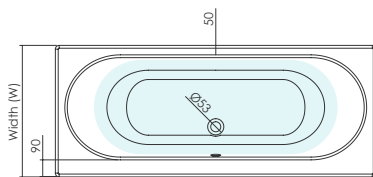

Technical Info

All bathtubs are supplied with undrilled tap decks