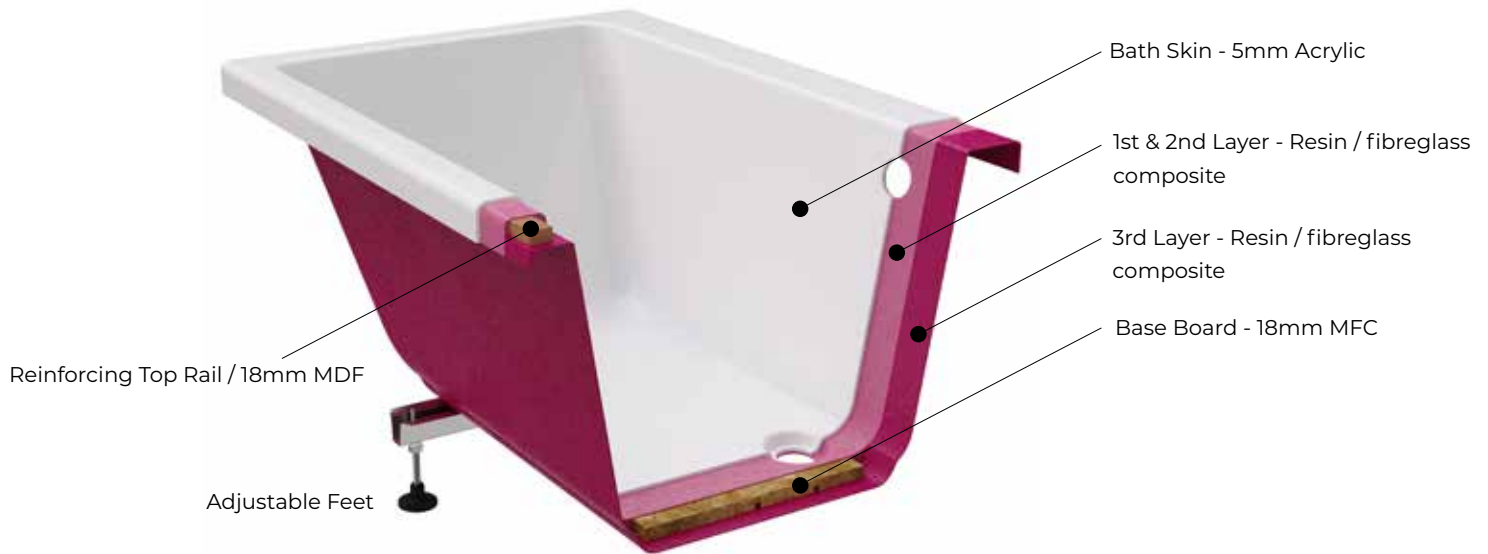

Introducing UltraCore

UltraStrong

Strong and robust, our baths are built to withstand the demands of everyday life in busy households. The **UltraCore** construction delivers multi-layer reinforced strength for enhanced durability, stability, and long-lasting quality.