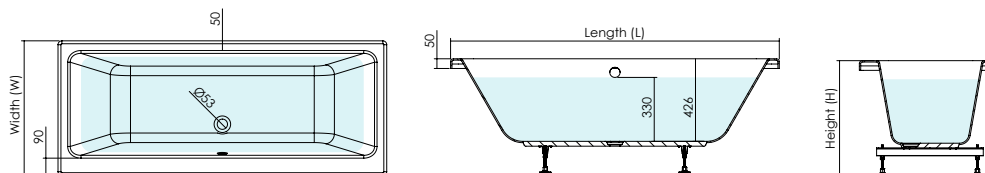

Technical Info

All bathtubs are supplied with undrilled tap decks