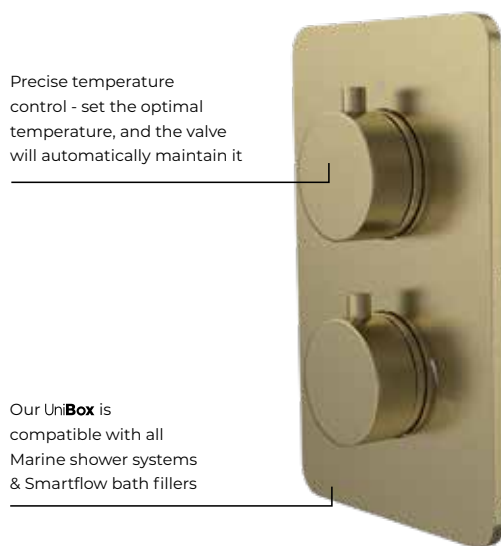

Introducing The Concealed Universal UniBox Shower Valve

Hardwearing & scratch resistant coating brushed brass & gunmetal only

Shower Accessories

Including Thermostatic Cartridge

If you are seeking to create the hotel-like concealed aesthetic then look no further than our versatile UniBox shower valve, included with every Marine shower system. Easily tailored to your choice of trim kit finish, with the flexibility to control multiple shower functions from one streamlined solution, its designed to not only look great but also provide quick and hassle free installation and maintenance.

Precise temperature control - set the optimal temperature, and the valve will automatically maintain it

Our UniBox is compatible with all Marine shower systems & Smartflow bath fillers