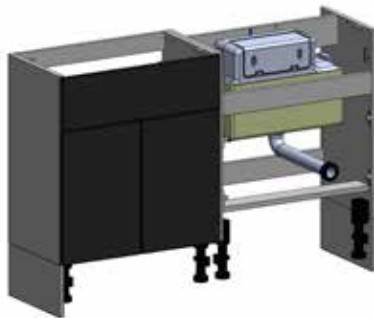

## Cistern & Flush Button

Remember to select a cistern. The cistern is important as it provides flushing water to the pan. The cistern is housed inside the BTW carcass.

Step  
**04**