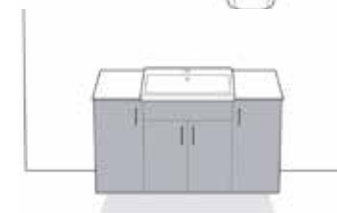

Consider Your Configurations

Club inline is designed to be flexible and work with you. Shown on this page are some typically popular layout examples, to give you an idea of how inline could be used in your space. Club In-Line basins can't be used with filler or end panels.