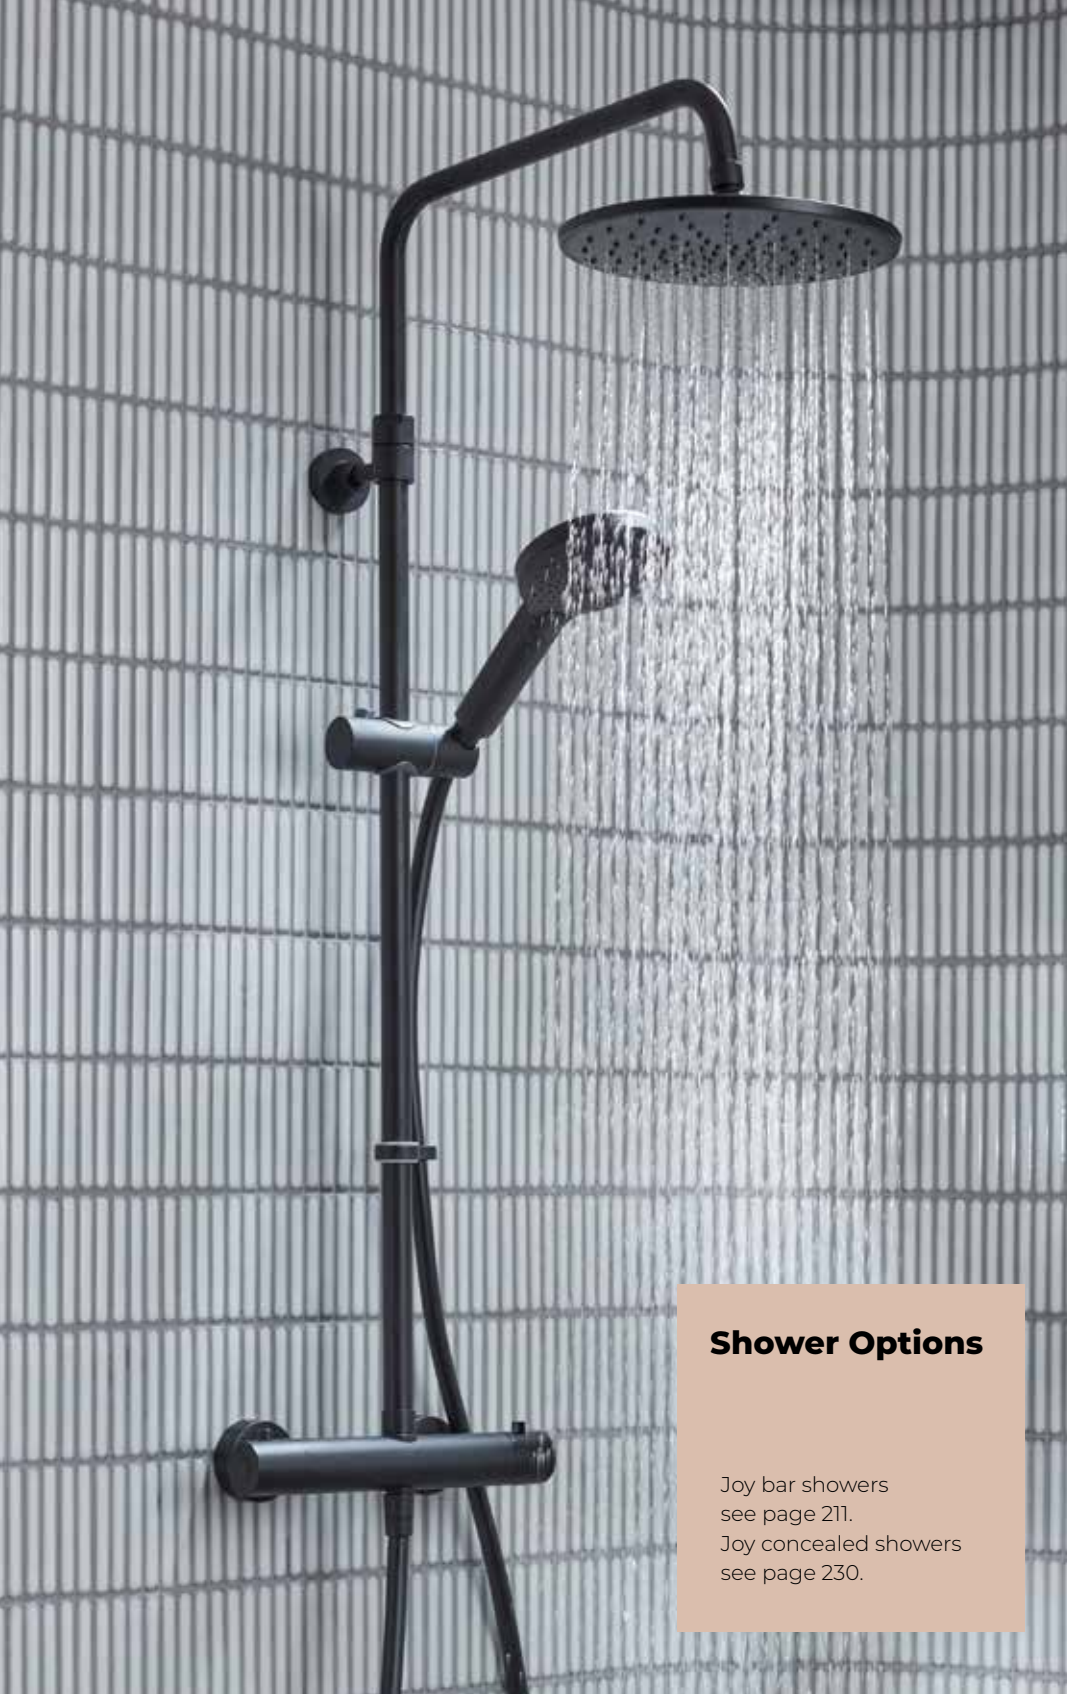

Shower Options

Joy bar showers
see page 211.

Joy concealed showers
see page 230.

Easy Control

Simply set and forget your desired temperature and flow, and the next time you hop in the shower relaxation is just a push away. This also makes showering easier for those with limited dexterity.